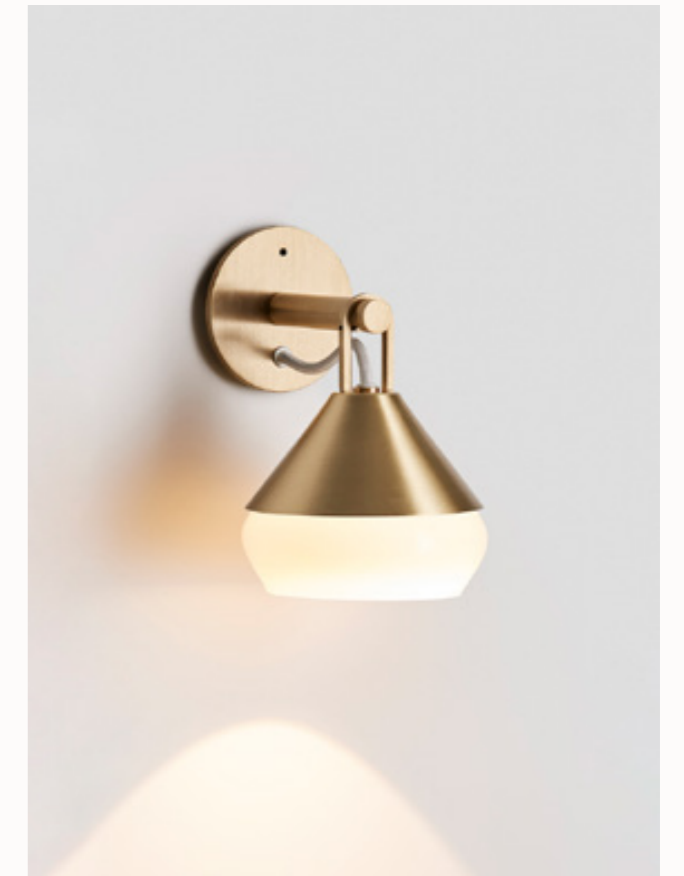

WALL SCONCE

AVAILABLE FINISHES

FITTING

Brass (pictured)
Mid Bronze
Satin Nickel
Black Electroplate

SHADE COLOURS

Aubergine
Clear
Storm
Tea
White (pictured)

FLEX CORD

Black
White (pictured)
Natural Linen
Mid Grey Linen
Black and White

*Please visit articolostudios.com
for finish references by collection.*