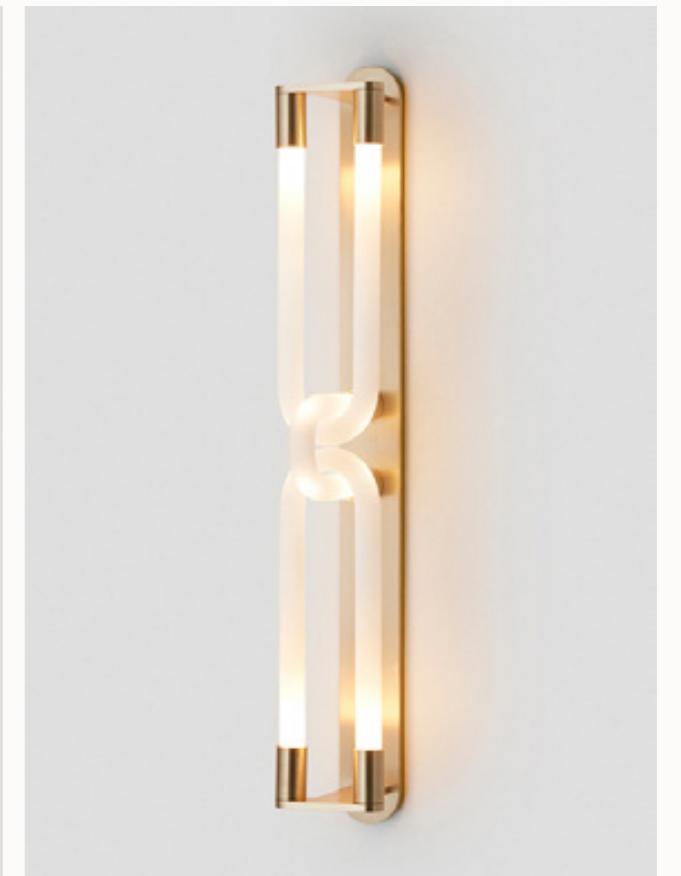

LUMI

Cocooned in perfect symmetry, Lumi reimagines a traditional coachman's light to reflect a timeless and refined simplicity of form.

EXTRA LARGE PENDANT

AVAILABLE FINISHES

FITTING

- Brass (pictured)
- Mid Bronze
- Satin Nickel
- Black Electroplate
- White Powder Coat