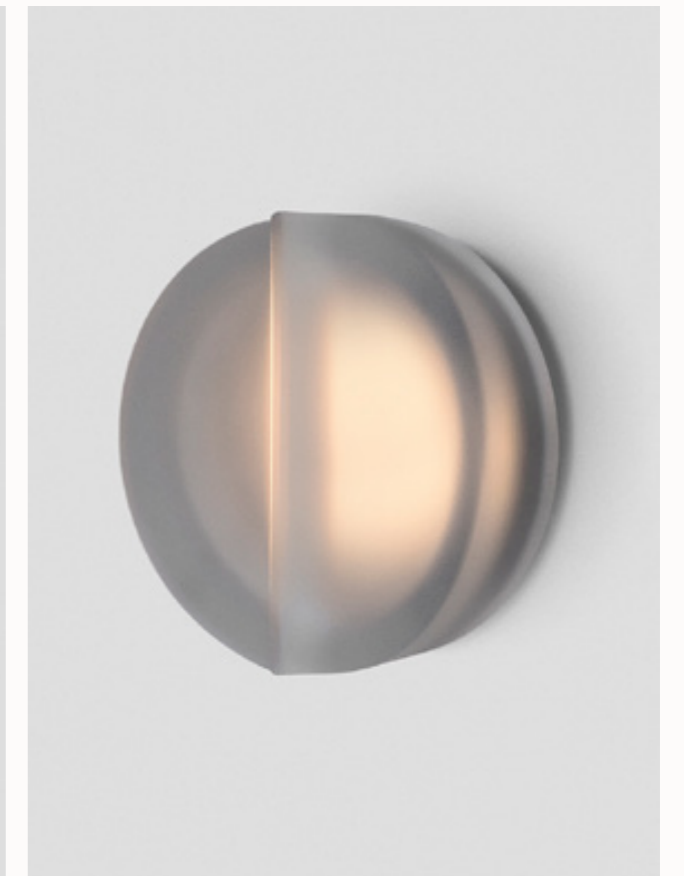

AVAILABLE FINISHES

FITTING

Brass
Mid Bronze (pictured)
Satin Nickel
Anodised Black

SHADE COLOUR

Satin Frost

*Please visit articolostudios.com
for finish references by collection.*

OCCHI WALL SCONCE

OCCHI MAXI WALL SCONCE