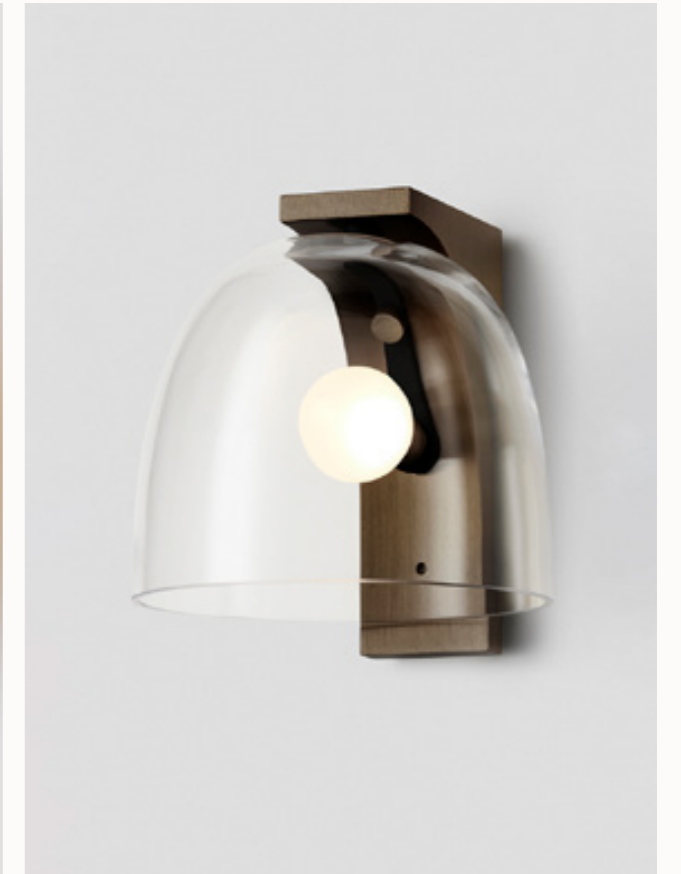

PENDANT

AVAILABLE FINISHES

FITTING

- Brass (pictured)
- Mid Bronze
- Satin Nickel
- Black Electroplate

SHADE COLOUR

- Snow (pictured)
- Clear
- Grey
- Smoke

WALL SCONCE

AVAILABLE FINISHES