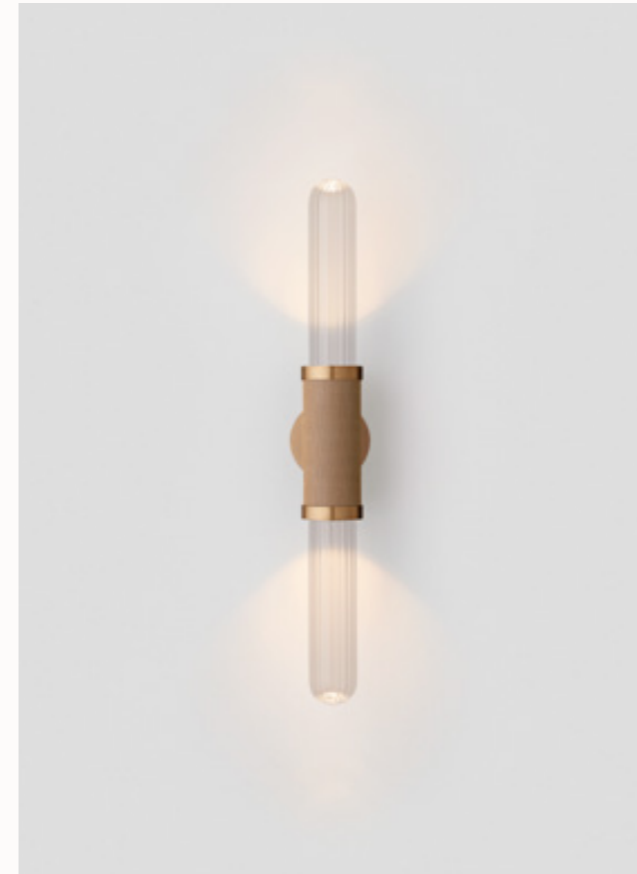

SHORT WALL SCONCE

AVAILABLE FINISHES

FITTING

- Brass (pictured)
- Mid Bronze
- Satin Nickel
- Black Electroplate

SHADE COLOUR

- Snow
- Clear Fluted (pictured)

INLAY

- Brass Mesh (pictured)
- Silver Mesh
- Rose Gold Mesh
- Latte Leather
- Navy Leather
- Black Leather