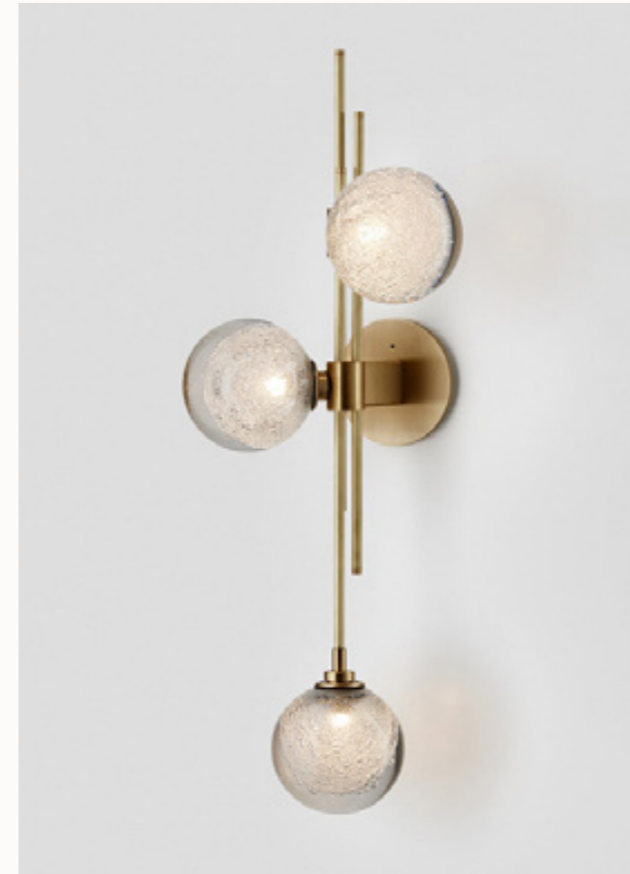

HORIZONTAL WALL SCONCE

AVAILABLE FINISHES

FITTING

- Brass (pictured)
- Mid Bronze
- Satin Nickel
- Black Electroplate

SHADE COLOUR

- Fizi
- Snow (pictured)
- Tea
- Frosted Tea
- Sea Blue
- Frosted Sea Blue
- Sea Green
- Frosted Sea Green
- Spoti Black
- Spoti White
- Scandi Smoke

FITTING OPTIONS

- 6 ball
- 9 ball
- 12 ball (pictured)

WALL SCONCE

AVAILABLE FINISHES

FITTING

- Brass (pictured)
- Mid Bronze
- Satin Nickel
- Black Electroplate

SHADE COLOUR

- Fizi (pictured)
- Snow
- Tea
- Frosted Tea
- Spoti Black
- Spoti White
- Scandi Smoke