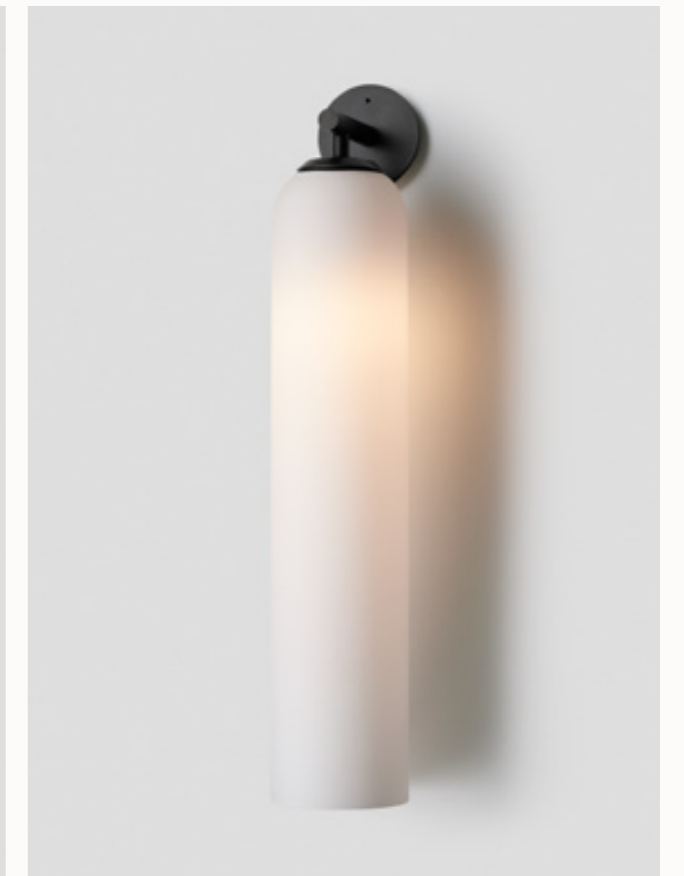

Clear

LENS

Flat

Globe

*Please visit articolostudios.com
for finish references by collection.*

SHORT HOVER WALL SCONCE

TALL HOVER WALL SCONCE

LUMI