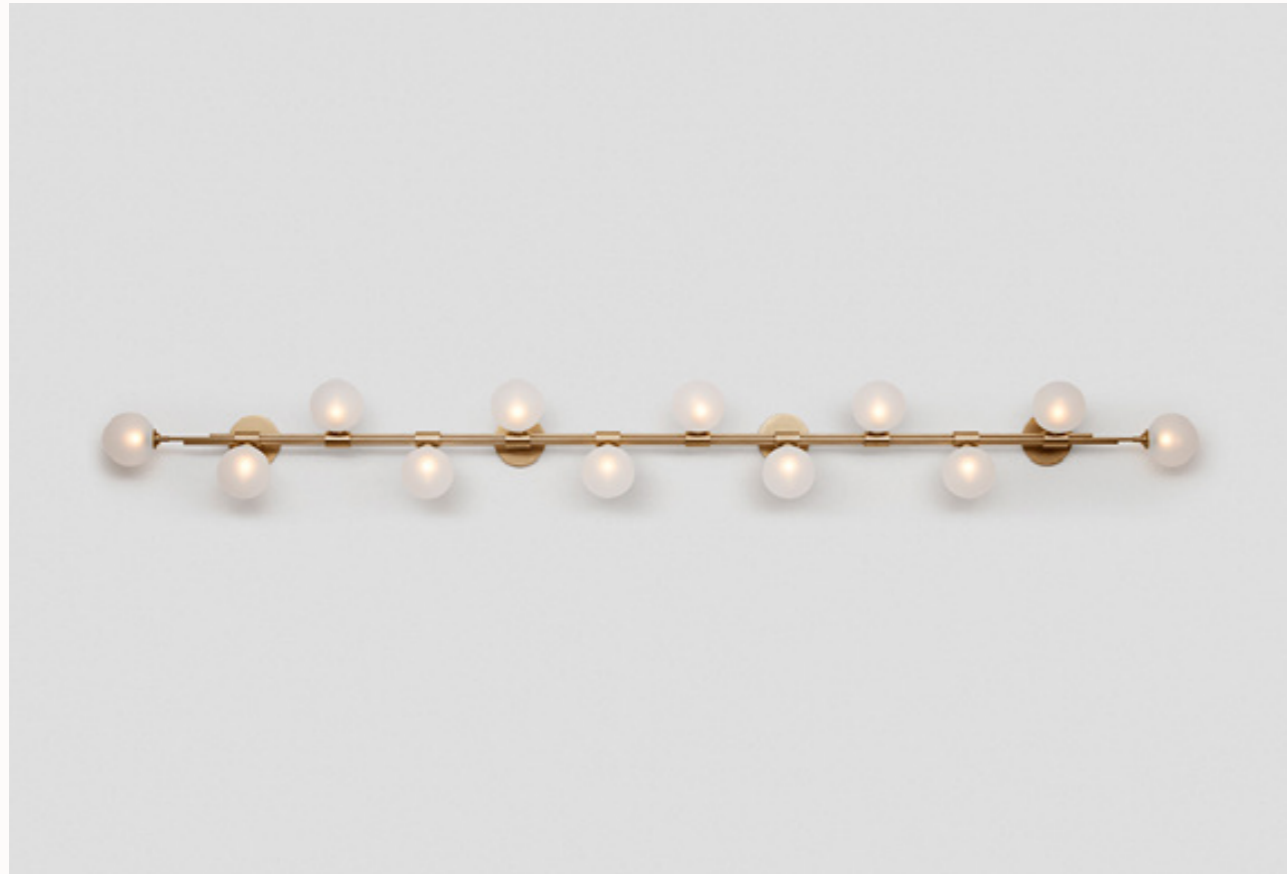

HORIZONTAL WALL SCONCE

AVAILABLE FINISHES

FITTING

- Brass (pictured)
- Mid Bronze
- Satin Nickel
- Black Electroplate

SHADE COLOUR

- Fizi
- Snow (pictured)
- Tea
- Frosted Tea
- Sea Blue
- Frosted Sea Blue
- Sea Green
- Frosted Sea Green
- Spoti Black
- Spoti White
- Scandi Smoke

FITTING OPTIONS

- 6 ball
- 9 ball
- 12 ball (pictured)