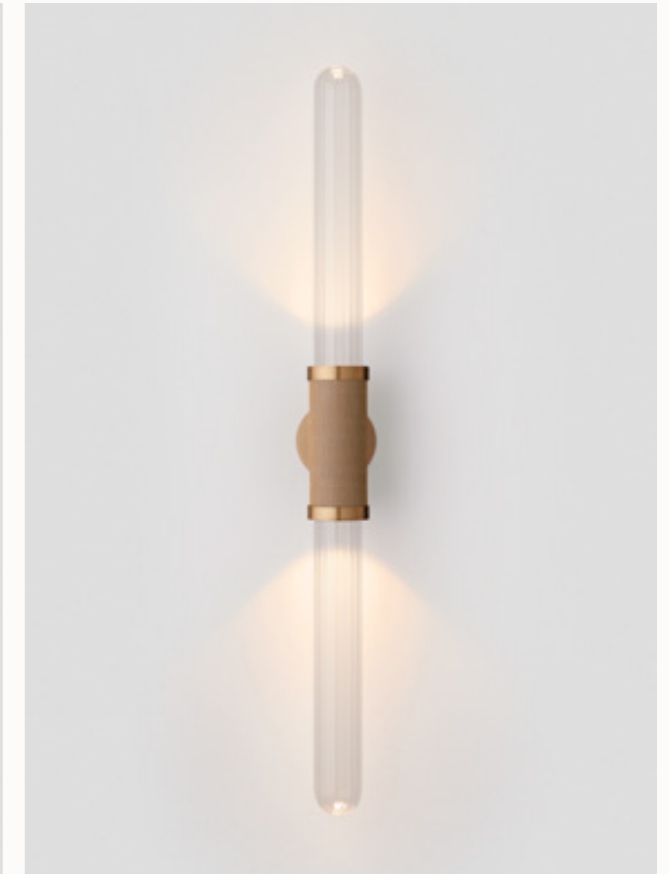

TALL WALL SCONCE

AVAILABLE FINISHES

FITTING

- Brass (pictured)
- Mid Bronze
- Satin Nickel
- Black Electroplate

SHADE COLOUR

- Snow
- Clear Fluted (pictured)

INLAY

- Brass Mesh (pictured)
- Silver Mesh
- Rose Gold Mesh
- Latte Leather
- Navy Leather
- Black Leather