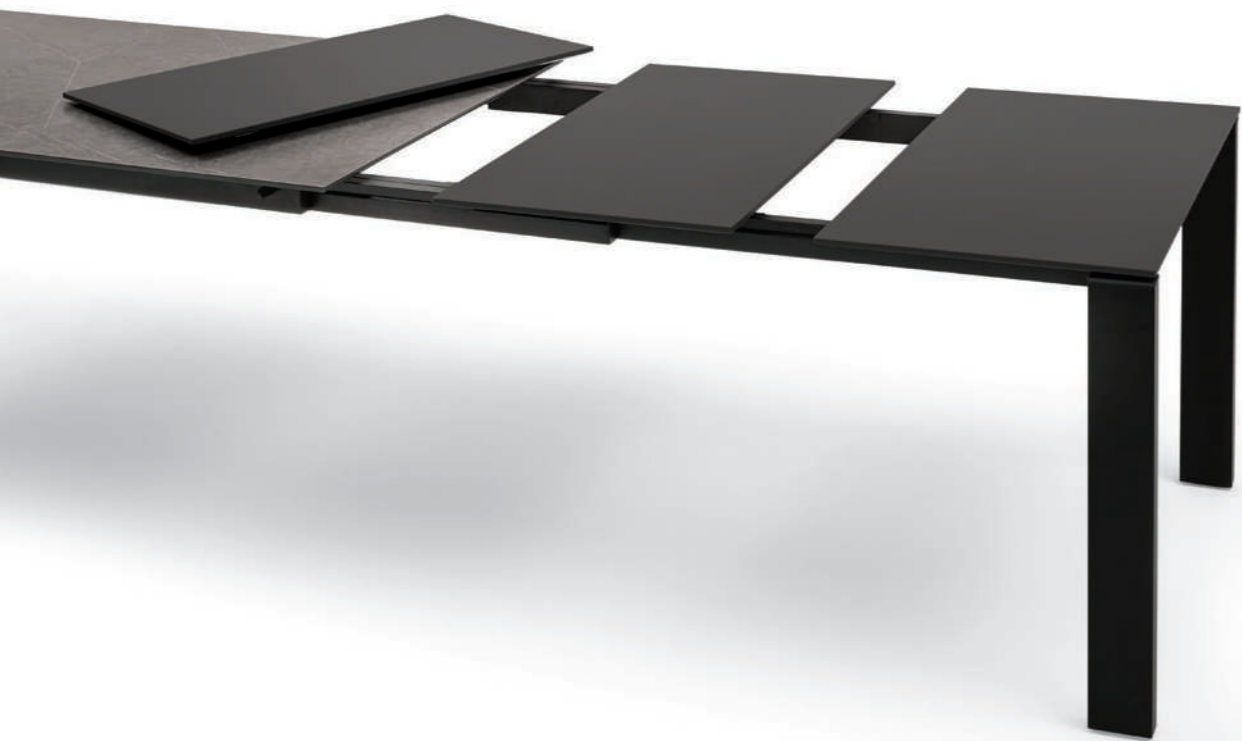

> M327 GLOSSY BLACK

FREAK CUSCINO / CUSHION

COD. 34.02CUS

> TN001 WATERPROOF NABUK BIANCO

> TN001 WHITE WATERPROOF NABUK

TOM TAVOLO / TABLE
COD. 52.59
STRUTTURA
> M055 NERO OPACO
PIANO
> CM002 SUPERMARMO
GRIGIO SERENA OPACO
FRAME
> M055 BLACK
TOP
> CM002 MATT GREY SUPERMARBLE