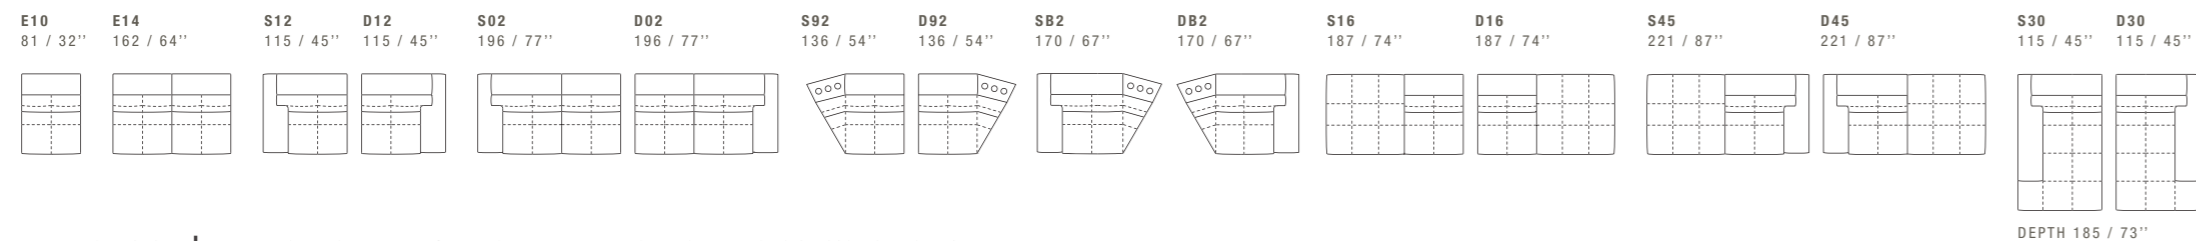

Y ALL ITEMS IN GROUP Y HAVE THE SAME SEAT WIDTH / TUTTI GLI ELEMENTI DEL GRUPPO Y HANNO LO STESSO MODULO DI SEDUTA