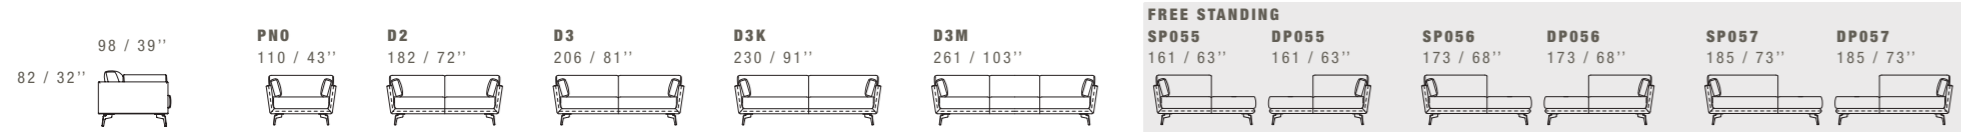

RALPH

DIMENSIONS: THE FIRST FIGURE SHOWS SIZES IN CENTIMETERS, THE SECOND IN INCHES.
EACH PIECE IS MADE BY HAND AND HAS ITS OWN UNIQUENESS. MEASURES MAY VARY WITH A TOLERANCE UP TO 3%.
MIXING ABOVE GROUPS (X - J - K) WILL CREATE SECTIONALS WITH DIFFERENT SEAT WIDTHS.
CORNER PIECE E01 IS AN ODD PIECE AND CAN BE USED WITH ALL ABOVE GROUPS X - J - K.
SEAT DEPTH 61 CM - 24". SEAT HEIGHT 44 CM - 17".