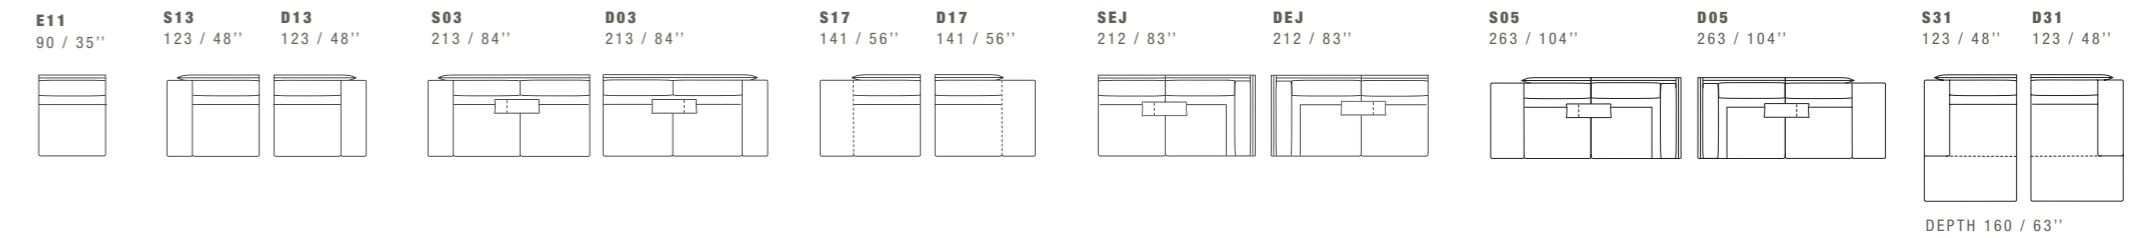

J ALL ITEMS IN GROUP J HAVE THE SAME SEAT WIDTH / TUTTI GLI ELEMENTI DEL GRUPPO J HANNO LO STESSO MODULO DI SEDUTA