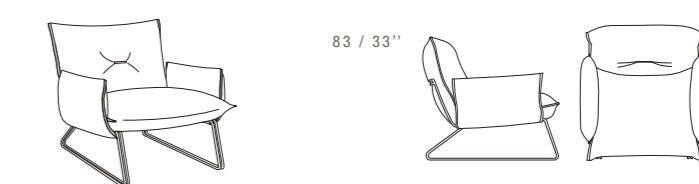

MARGOT

SEAT DEPTH 54 CM - 21"
SEAT HEIGHT 44 CM - 17"

PNA
86X87 / 34"X34"