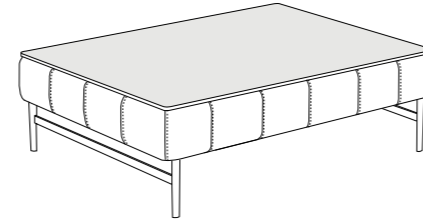

T133B
144X104XH.34 / 57X41XH.13"

COFFEE TABLES

STANDARD FEATURES

- HARD WOOD FRAME COVERED IN LEATHER.
- GLASS TOP AVAILABLE IN: SMOKED OR WHITE (RAL 9003).
- BASE AVAILABLE IN: CHROME, DARK CHROME-TITANIO, BURNISHED ALUMINIUM, BURNISHED COPPER OR PAINTED METAL.

NOTES

- CERAMIC TOP AVAILABLE IN: TERRA, ANTRACITE, NOIR DESIR OR OSSIDO BRUNO COLOR.