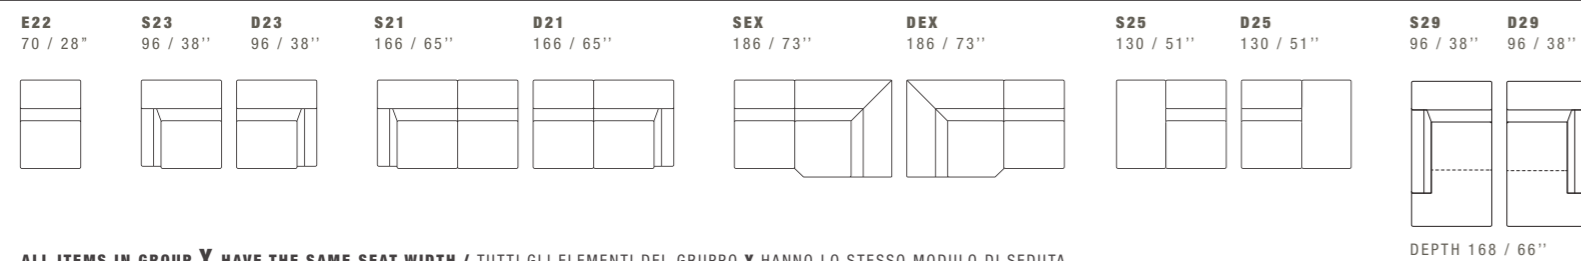

X ALL ITEMS IN GROUP X HAVE THE SAME SEAT WIDTH / TUTTI GLI ELEMENTI DEL GRUPPO X HANNO LO STESSO MODULO DI SEDUTA