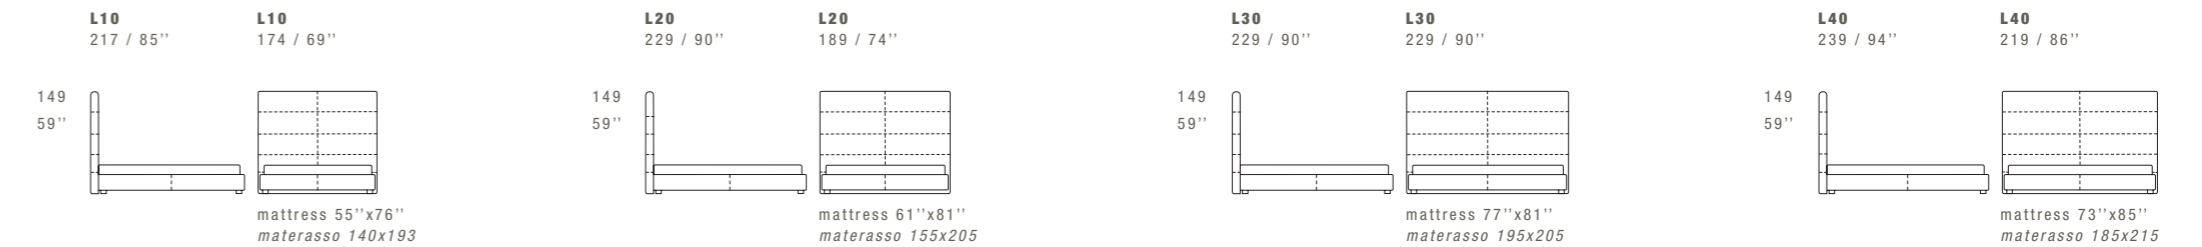

AMERICAN SIZES / MISURE AMERICANE

LOW HEADBOARD VERSION VERSIONE CON TESTIERA BASSA

P009 SAYONARA NIGHT BENCH

150 x 50 / 59" x 20"