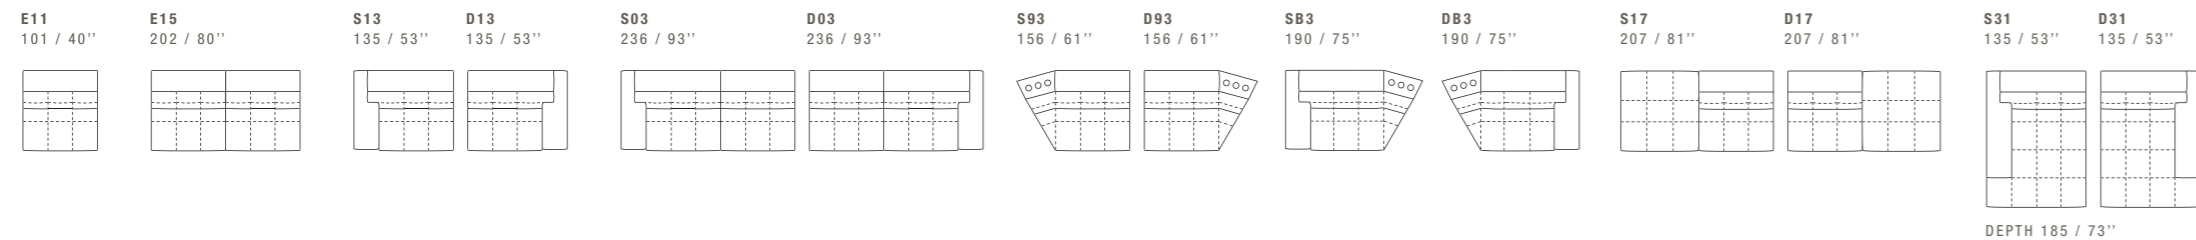

J ALL ITEMS IN GROUP J HAVE THE SAME SEAT WIDTH / TUTTI GLI ELEMENTI DEL GRUPPO J HANNO LO STESSO MODULO DI SEDUTA