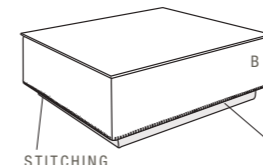

T100A
80X80XH.29 / 31X31XH.11"