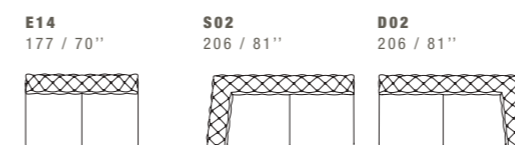

ALFRED

DIMENSIONS: THE FIRST FIGURE SHOWS SIZES IN CENTIMETERS, THE SECOND IN INCHES.
EACH PIECE IS MADE BY HAND AND HAS ITS OWN UNIQUENESS. MEASURES MAY VARY WITH A TOLERANCE UP TO 3%.
MIXING ABOVE GROUPS (X - Y - J) WILL CREATE SECTIONALS WITH DIFFERENT SEAT WIDTHS.
CORNER PIECE E01 IS AN ODD PIECE AND CAN BE USED WITH ALL ABOVE GROUPS X - Y - J.
SEAT DEPTH 56 CM - 22". SEAT HEIGHT 43 CM - 17".

X ALL ITEMS IN GROUP X HAVE THE SAME SEAT WIDTH / TUTTI GLI ELEMENTI DEL GRUPPO X HANNO LO STESSO MODULO DI SEDUTA

Y ALL ITEMS IN GROUP Y HAVE THE SAME SEAT WIDTH / TUTTI GLI ELEMENTI DEL GRUPPO Y HANNO LO STESSO MODULO DI SEDUTA

J ALL ITEMS IN GROUP J HAVE THE SAME SEAT WIDTH / TUTTI GLI ELEMENTI DEL GRUPPO J HANNO LO STESSO MODULO DI SEDUTA

E01 110X110 / 43X43"
EV4 100X100XH.43 / 39X39XH.17"

C33 SUGGESTED PILLOW
47X47 / 19X19"

STITCHINGS
CUC 509C

PG2 SUGGESTED HEADREST

65 / 26" 12 / 5"

28 / 11"

STITCHINGS
CUC 509C

ASTON

DIMENSIONS: THE FIRST FIGURE SHOWS SIZES IN CENTIMETERS, THE SECOND IN INCHES.
EACH PIECE IS MADE BY HAND AND HAS ITS OWN UNIQUENESS. MEASURES MAY VARY WITH A TOLERANCE UP TO 3%.
HANDMADE CAPITONNÉ. MIXING ABOVE GROUPS (X - Y - J) WILL CREATE SECTIONALS WITH DIFFERENT SEAT WIDTHS.
CORNER PIECES E01, E20 AND S20/D20 ARE ODD PIECES AND CAN BE USED WITH ALL ABOVE GROUPS X - Y - J.
SEAT DEPTH 68 CM - 27". SEAT HEIGHT 42 CM - 17".

X ALL ITEMS IN GROUP X HAVE THE SAME SEAT WIDTH / TUTTI GLI ELEMENTI DEL GRUPPO X HANNO LO STESSO MODULO DI SEDUTA

Y ALL ITEMS IN GROUP Y HAVE THE SAME SEAT WIDTH / TUTTI GLI ELEMENTI DEL GRUPPO Y HANNO LO STESSO MODULO DI SEDUTA

J ALL ITEMS IN GROUP J HAVE THE SAME SEAT WIDTH / TUTTI GLI ELEMENTI DEL GRUPPO J HANNO LO STESSO MODULO DI SEDUTA

E01 98 / 39"

SCH 193 / 76"

DCH 193 / 76"

E20 163X163 / 64X64"

S20 163X219 / 64X86"

D20 163X219 / 64X86"

EV4 100X100XH.39 / 39X39XH.15"

EV2 138X60XH.39 / 54X24XH.15"