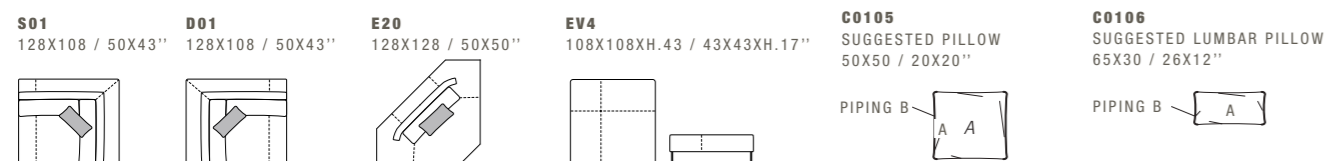

J ALL ITEMS IN GROUP J HAVE THE SAME SEAT WIDTH / TUTTI GLI ELEMENTI DEL GRUPPO J HANNO LO STESSO MODULO DI SEDUTA