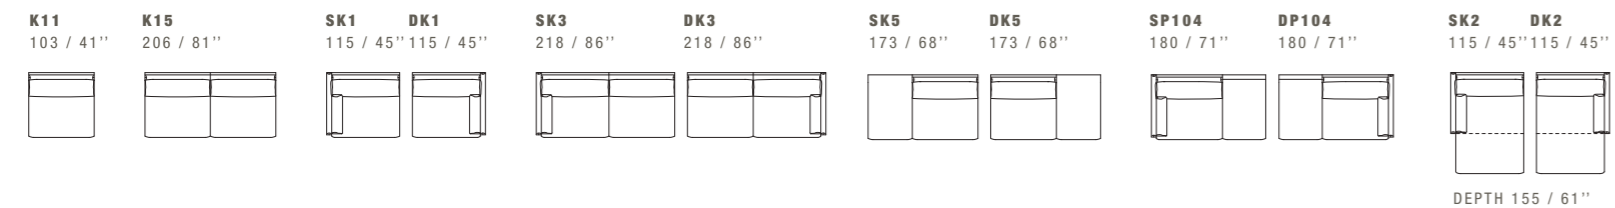

K ALL ITEMS IN GROUP K HAVE THE SAME SEAT WIDTH / TUTTI GLI ELEMENTI DEL GRUPPO K HANNO LO STESSO MODULO DI SEDUTA