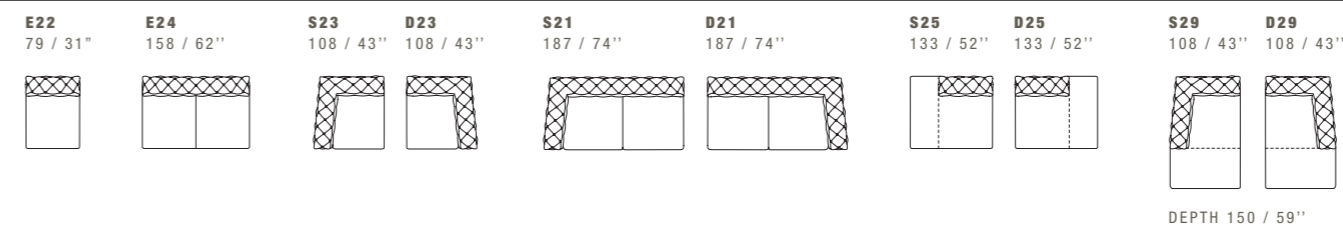

X ALL ITEMS IN GROUP X HAVE THE SAME SEAT WIDTH / TUTTI GLI ELEMENTI DEL GRUPPO X HANNO LO STESSO MODULO DI SEDUTA

Y ALL ITEMS IN GROUP Y HAVE THE SAME SEAT WIDTH / TUTTI GLI ELEMENTI DEL GRUPPO Y HANNO LO STESSO MODULO DI SEDUTA

J ALL ITEMS IN GROUP J HAVE THE SAME SEAT WIDTH / TUTTI GLI ELEMENTI DEL GRUPPO J HANNO LO STESSO MODULO DI SEDUTA