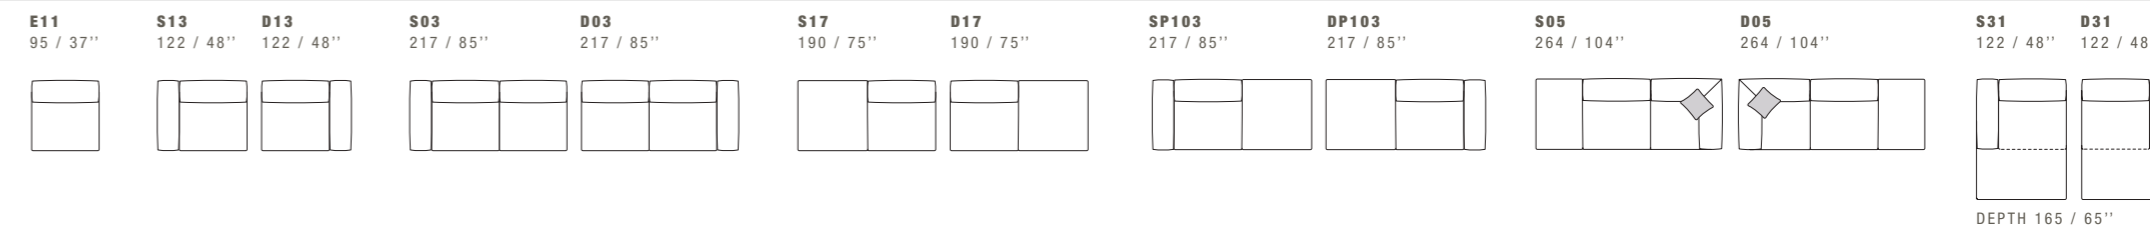

J ALL ITEMS IN GROUP J HAVE THE SAME SEAT WIDTH / TUTTI GLI ELEMENTI DEL GRUPPO J HANNO LO STESSO MODULO DI SEDUTA