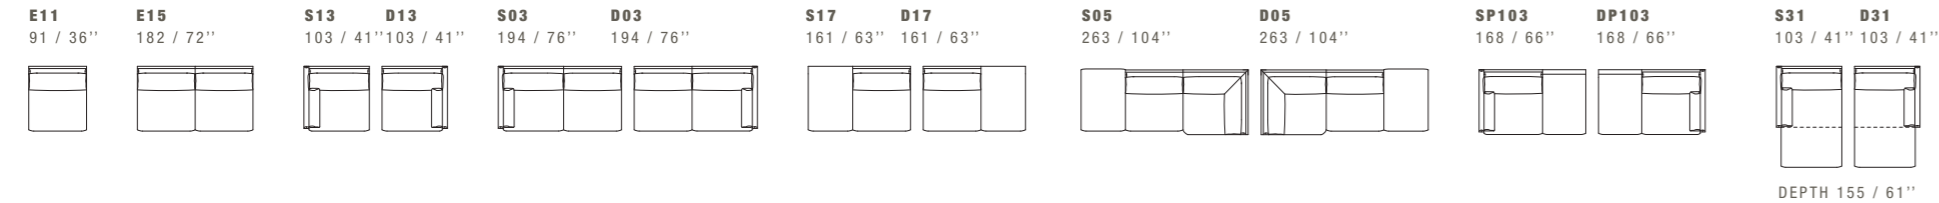

J ALL ITEMS IN GROUP J HAVE THE SAME SEAT WIDTH / TUTTI GLI ELEMENTI DEL GRUPPO J HANNO LO STESSO MODULO DI SEDUTA