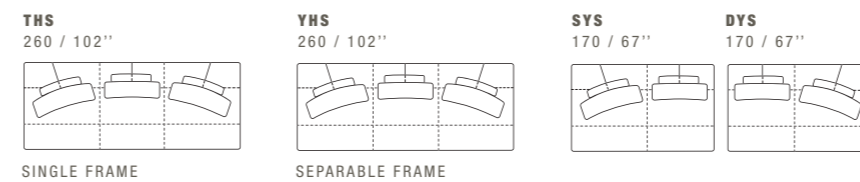

SOLEADO

DIMENSIONS: THE FIRST FIGURE SHOWS SIZES IN CENTIMETERS, THE SECOND IN INCHES.
EACH PIECE IS MADE BY HAND AND HAS ITS OWN UNIQUENESS. MEASURES MAY VARY WITH A TOLERANCE UP TO 3%.
MIXING ABOVE GROUPS (X - Y - J) WILL CREATE SECTIONALS WITH DIFFERENT SEAT WIDTHS.
CORNER PIECES E01, CON AND E20 ARE ODD PIECES AND CAN BE USED WITH ALL ABOVE GROUPS X - Y - J.
SEAT DEPTH 57 CM - 22". SEAT HEIGHT 42 CM - 17".

X ALL ITEMS IN GROUP X HAVE THE SAME SEAT WIDTH / TUTTI GLI ELEMENTI DEL GRUPPO X HANNO LO STESSO MODULO DI SEDUTA

Y ALL ITEMS IN GROUP Y HAVE THE SAME SEAT WIDTH / TUTTI GLI ELEMENTI DEL GRUPPO Y HANNO LO STESSO MODULO DI SEDUTA

J ALL ITEMS IN GROUP J HAVE THE SAME SEAT WIDTH / TUTTI GLI ELEMENTI DEL GRUPPO J HANNO LO STESSO MODULO DI SEDUTA

ALL ITEMS IN GROUP J HAVE THE SAME SEAT WIDTH / TUTTI GLI ELEMENTI DEL GRUPPO J HANNO LO STESSO MODULO DI SEDUTA

SUNSET

DIMENSIONS: THE FIRST FIGURE SHOWS SIZES IN CENTIMETERS, THE SECOND IN INCHES.
EACH PIECE IS MADE BY HAND AND HAS ITS OWN UNIQUENESS. MEASURES MAY VARY WITH A TOLERANCE UP TO 3%.
MIXING ABOVE GROUPS (Y - J) WILL CREATE SECTIONALS WITH DIFFERENT SEAT WIDTHS.
CORNER PIECE E01 IS AN ODD PIECE AND CAN BE USED WITH ALL ABOVE GROUPS Y - J.
SEAT DEPTH 66/106 CM - 26/42". SEAT HEIGHT 43 CM - 17".

Y ALL ITEMS IN GROUP Y HAVE THE SAME SEAT WIDTH / TUTTI GLI ELEMENTI DEL GRUPPO Y HANNO LO STESSO MODULO DI SEDUTA

ALL ITEMS IN GROUP Y HAVE THE SAME SEAT WIDTH / TUTTI GLI ELEMENTI DEL GRUPPO Y HANNO LO STESSO MODULO DI SEDUTA

SINGLE FRAME SEPARABLE FRAME

J ALL ITEMS IN GROUP J HAVE THE SAME SEAT WIDTH / TUTTI GLI ELEMENTI DEL GRUPPO J HANNO LO STESSO MODULO DI SEDUTA

ALL ITEMS IN GROUP J HAVE THE SAME SEAT WIDTH / TUTTI GLI ELEMENTI DEL GRUPPO J HANNO LO STESSO MODULO DI SEDUTA

SEPARABLE FRAME