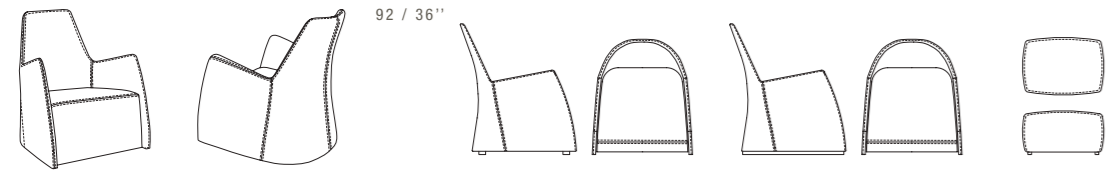

OCCASIONAL CHAIRS

DIMENSIONS: THE FIRST FIGURE SHOWS SIZES IN CENTIMETERS, THE SECOND IN INCHES.
EACH PIECE IS MADE BY HAND AND HAS ITS OWN UNIQUENESS.
MEASURES MAY VARY WITH A TOLERANCE UP TO 3%.

CARRIE

SEAT DEPTH 54 CM - 21"
SEAT HEIGHT 41 CM - 16"

PNA
74X85 / 29X33"

POL (SWIVEL)
74X85 / 29X33"

EV1
67X50XH.38
26X20XH.15"

CLUB

SEAT DEPTH 54 CM - 21"
SEAT HEIGHT 41 CM - 16"

PNA
77X88 / 30X35"

POL (SWIVEL)
77X88 / 30X35"