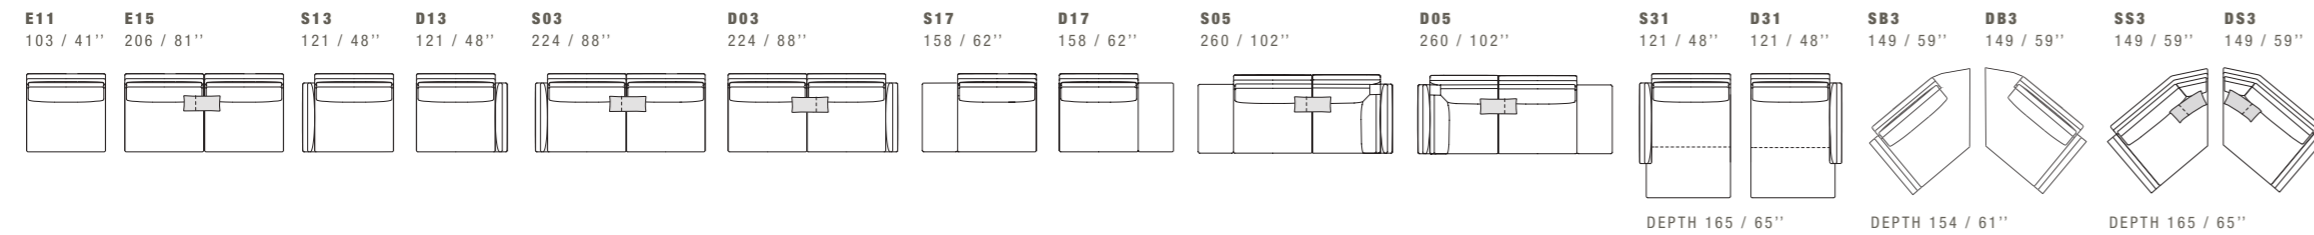

J ALL ITEMS IN GROUP J HAVE THE SAME SEAT WIDTH / TUTTI GLI ELEMENTI DEL GRUPPO J HANNO LO STESSO MODULO DI SEDUTA