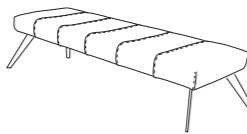

P009-D METAL LEGS

150X50XH.39 / 59X20XH.15"

ALL GAMMA CUSTOMIZING FINISHES

DIMENSIONS: THE FIRST FIGURE SHOWS SIZES IN CENTIMETERS, THE SECOND IN INCHES. PLEASE CHECK CUSTOMIZING PRICE LIST FOR FINISHES.

ACCESSORIES

BENCHES

ASTON BENCH

STANDARD FEATURES

- HARD WOOD FRAME.
- PADDING IN POLYURETHANE.
- SEAT HEIGHT 39 CM - 15".
- HANDMADE CAPITONNÉ.