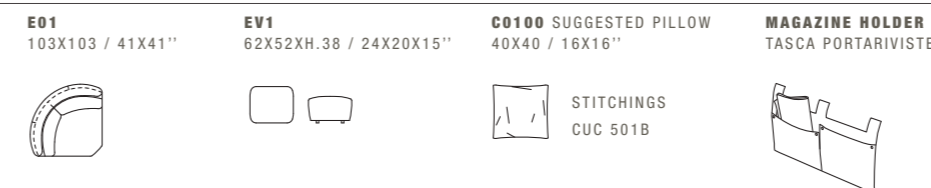

J ALL ITEMS IN GROUP J HAVE THE SAME SEAT WIDTH / TUTTI GLI ELEMENTI DEL GRUPPO J HANNO LO STESSO MODULO DI SEDUTA