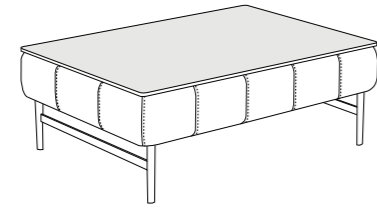

T131B
124X84XH.34 / 49X33XH.13"