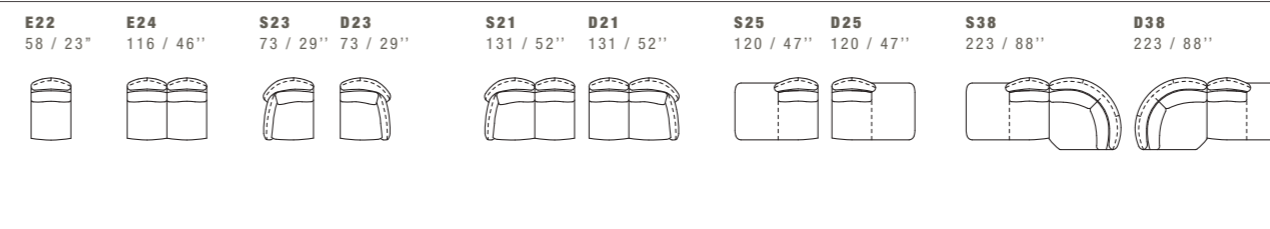

X ALL ITEMS IN GROUP X HAVE THE SAME SEAT WIDTH / TUTTI GLI ELEMENTI DEL GRUPPO X HANNO LO STESSO MODULO DI SEDUTA