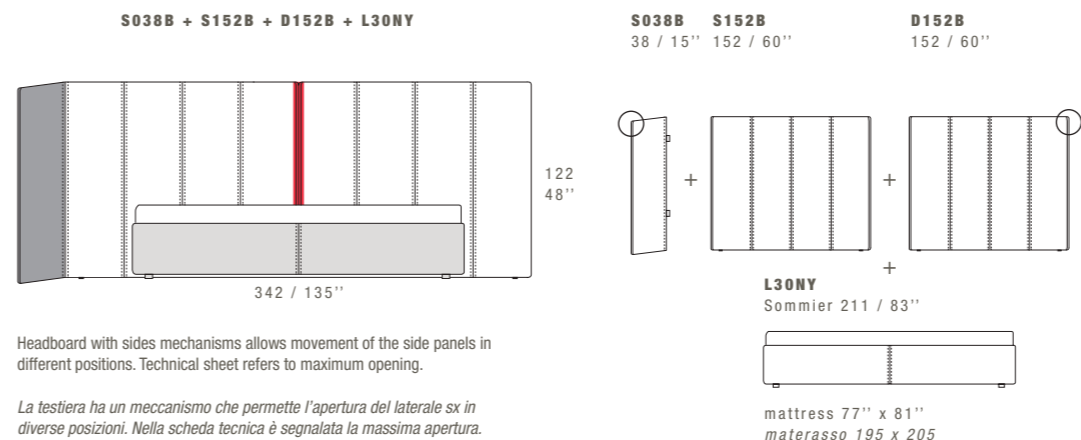

NEW YORK NIGHT

DIMENSIONS: THE FIRST FIGURE SHOWS SIZES IN CENTIMETERS, THE SECOND IN INCHES.
EACH PIECE IS MADE BY HAND AND HAS ITS OWN UNIQUENESS. MEASURES MAY VARY WITH A TOLERANCE UP TO 3%.
BASE HEIGHT 32 CM - 13". LEGS HEIGHT 4 CM - 1 1/2".

SOMMIER EUROPEAN SIZES / MISURE EUROPEE

All the bedframe sizes can be combined with all the headboards available below.
I sommier sono tutti abbinabili alle testate riportate sotto.

SOMMIER AMERICAN SIZES / MISURE AMERICANE

All the bedframe sizes can be combined with all the headboards available below.
I sommier sono tutti abbinabili alle testate riportate sotto.

HEADBOARD / TESTIERE

Headboard deph 10 cm - 4".
It is possible to combine the headboards in different sizes in order to design symmetrical or asymmetrical configurations.
The headboards E114B and E114A are available only in combination with L05NY bedframe.

Profondità testiera 10 cm - 4".
E' possibile combinare testiere di diverse altezze e misure, in modo da comporre configurazioni simmetriche o asimmetriche.
Le testiere E114B ed E114A vanno in composizione solo con il sommier L05NY.

MOVABLE SIDES PANELS / TERMINALI ORIENTABILI

Example 1 / Esempio 1

Example 2 / Esempio 2

Headboard with sides mechanisms allows movement of the side panels in different positions. Technical sheet refers to maximum opening.

Example 3 / Esempio 3

Example 4 / Esempio 4

Headboard with sides mechanisms allows movement of the side panels in different positions. Technical sheet refers to maximum opening.

P016-D NEW YORK NIGHT BENCH

ROLL CUSHION INCLUDED

All sides panels have zipper.

The headboard is composed of two parts that connect at the center of the bedframe.
Composition with more than five panels for side are secured to the wall through a metal bracket.