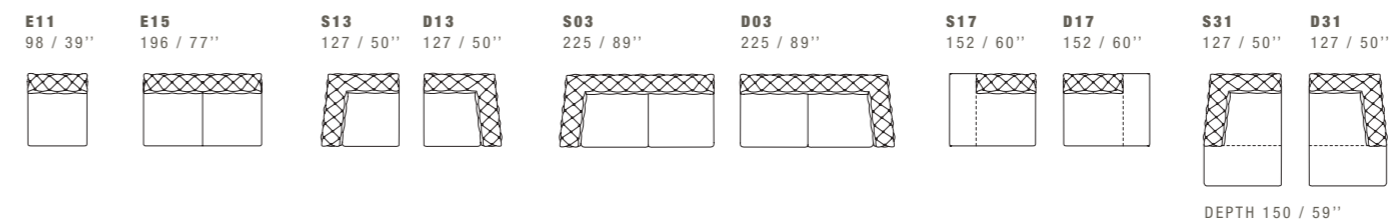

E01 98 / 39"

SCH 193 / 76"

DCH 193 / 76"

E20 163X163 / 64X64"

S20 163X219 / 64X86"

D20 163X219 / 64X86"

EV4 100X100XH.39 / 39X39XH.15"

EV2 138X60XH.39 / 54X24XH.15"

EVX 42X42XH.39 / 17X17XH.15"

C11 SUGGESTED PILLOW
50X50 / 20X20"

STITCHINGS
CUC 501B

C12 SUGGESTED PILLOW
60X60 / 24X24"

STITCHINGS
CUC 501B