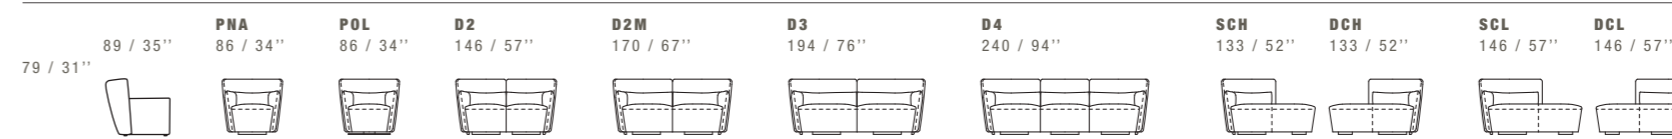

TULIP

DIMENSIONS: THE FIRST FIGURE SHOWS SIZES IN CENTIMETERS, THE SECOND IN INCHES.
EACH PIECE IS MADE BY HAND AND HAS ITS OWN UNIQUENESS. MEASURES MAY VARY WITH A TOLERANCE UP TO 3%.
MIXING ABOVE GROUPS (X - Y - J) WILL CREATE SECTIONALS WITH DIFFERENT SEAT WIDTHS.
CORNER PIECE E01 IS AN ODD PIECE AND CAN BE USED WITH ALL ABOVE GROUPS X - Y - J.
SEAT DEPTH 53 CM - 21". SEAT HEIGHT 44 CM - 17".