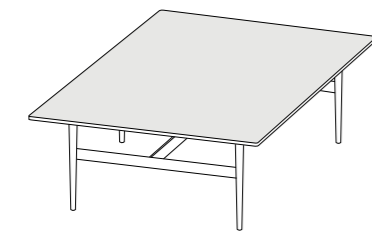

NOTES

- CERAMIC TOP AVAILABLE IN: TERRA, ANTRACITE, NOIR DESIR OR OSSIDO BRUNO COLOR.

T145B
100X100XH.38 / 39X39XH.15"