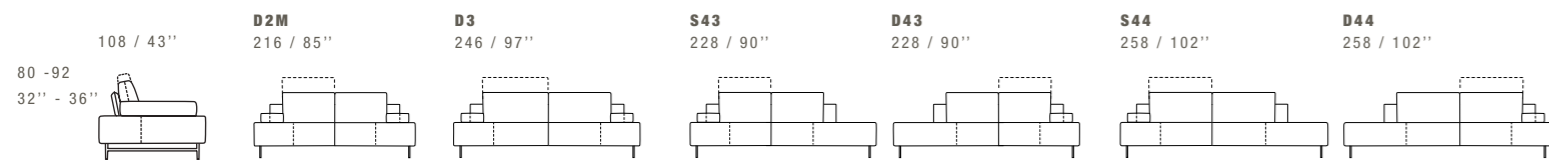

SAKS

DIMENSIONS: THE FIRST FIGURE SHOWS SIZES IN CENTIMETERS, THE SECOND IN INCHES.
EACH PIECE IS MADE BY HAND AND HAS ITS OWN UNIQUENESS. MEASURES MAY VARY WITH A TOLERANCE UP TO 3%.
MIXING ABOVE GROUPS (Y - J) WILL CREATE SECTIONALS WITH DIFFERENT SEAT WIDTHS.
CORNER PIECES S01/D01 ARE ODD PIECES AND CAN BE USED WITH ALL ABOVE GROUPS Y - J.
SEAT DEPTH 63 CM - 25". SEAT HEIGHT 43 CM - 17".