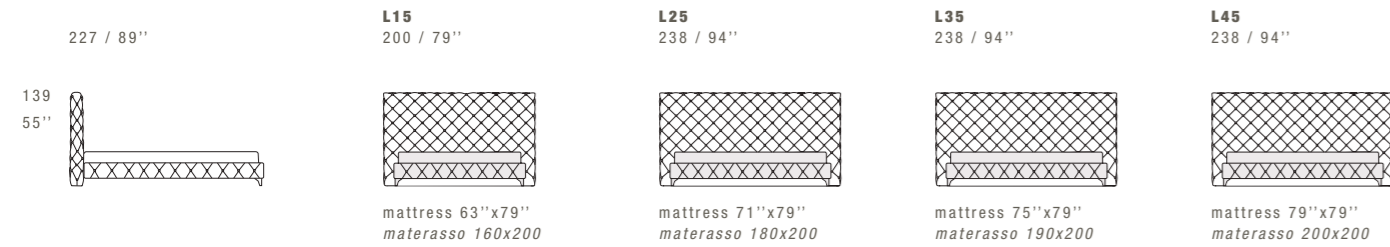

ASTON ALTO NIGHT

DIMENSIONS: THE FIRST FIGURE SHOWS SIZES IN CENTIMETERS, THE SECOND IN INCHES.
EACH PIECE IS MADE BY HAND AND HAS ITS OWN UNIQUENESS. MEASURES MAY VARY WITH A TOLERANCE UP TO 3%.
HANDMADE CAPITONNÉ. BASE HEIGHT 36 CM - 14". LEGS HEIGHT 11 CM - 4"1/4.

EUROPEAN SIZES / MISURE EUROPEE