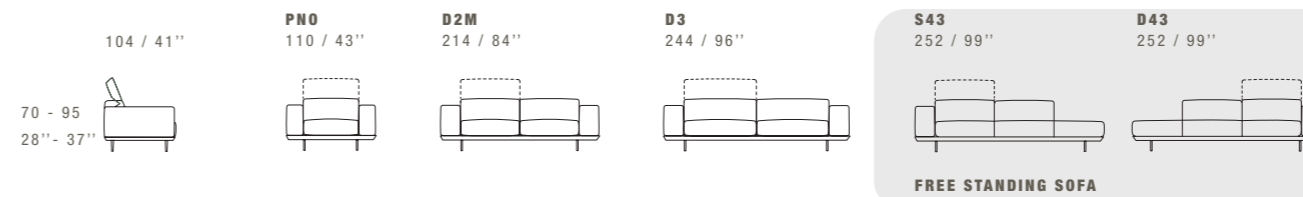

J ALL ITEMS IN GROUP J HAVE THE SAME SEAT WIDTH / TUTTI GLI ELEMENTI DEL GRUPPO J HANNO LO STESSO MODULO DI SEDUTA

DENNY

DIMENSIONS: THE FIRST FIGURE SHOWS SIZES IN CENTIMETERS, THE SECOND IN INCHES.
EACH PIECE IS MADE BY HAND AND HAS ITS OWN UNIQUENESS. MEASURES MAY VARY WITH A TOLERANCE UP TO 3%.
MIXING ABOVE GROUPS (Y - J) WILL CREATE SECTIONALS WITH DIFFERENT SEAT WIDTHS.
CORNER PIECE E01 IS AN ODD PIECE AND CAN BE USED WITH ALL ABOVE GROUPS Y - J.
SEAT DEPTH 62 CM - 24". SEAT HEIGHT 44 CM - 17".