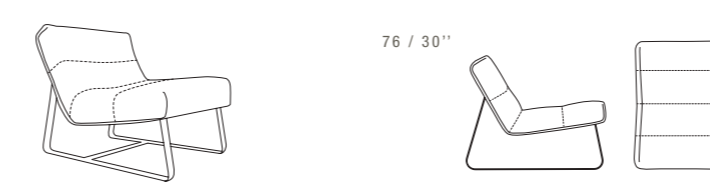

LOFT

SEAT DEPTH 56 CM - 22"
SEAT HEIGHT 46 CM - 18"

PNA
75X90 / 30X35"