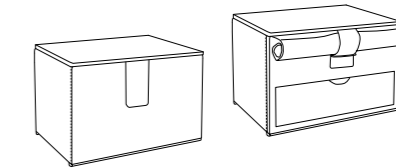

K011-D NIGHT STAND
62X57XH.43 / 24X22XH.17"

K012-D NIGHT STAND
Ø50XH.43 / Ø20XH.17"

STANDARD FEATURES

- HARD WOOD FRAME COVERED IN LEATHER.

K013-A NIGHT STAND
62X52XH.43 / 24X20XH.17"

DRESSERS

STANDARD FEATURES