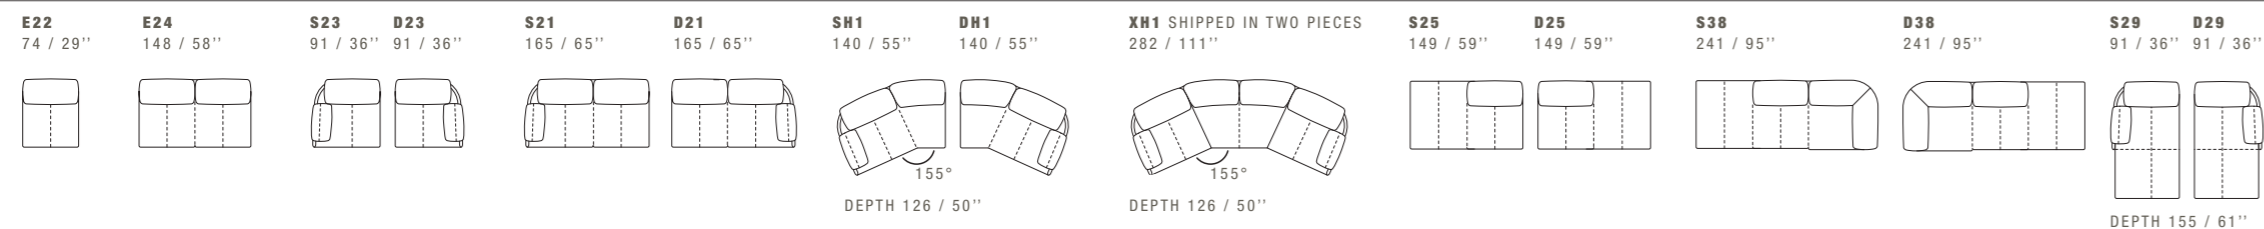

X ALL ITEMS IN GROUP X HAVE THE SAME SEAT WIDTH / TUTTI GLI ELEMENTI DEL GRUPPO X HANNO LO STESSO MODULO DI SEDUTA