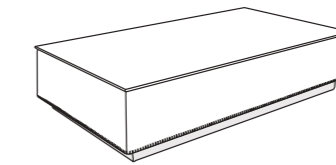

T101A
120X80XH.29 / 47X31XH.11"