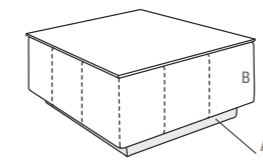

T105A
80X80XH.29 / 31X31XH.11"