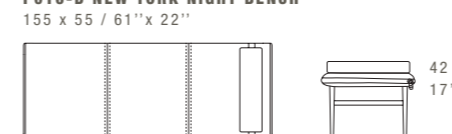

P016-D NEW YORK NIGHT BENCH

ROLL CUSHION INCLUDED

All sides panels have zipper.

The headboard is composed of two parts that connect at the center of the bedframe.
Composition with more than five panels for side are secured to the wall through a metal bracket.