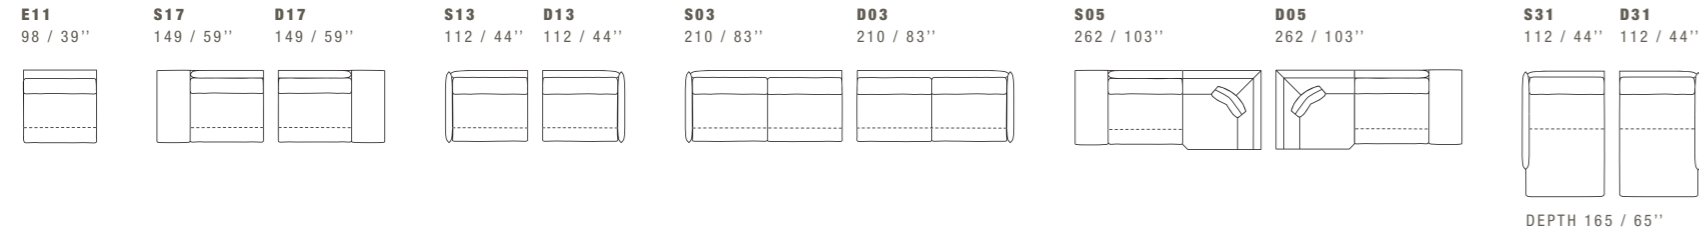

MOOD

DIMENSIONS: THE FIRST FIGURE SHOWS SIZES IN CENTIMETERS, THE SECOND IN INCHES.
EACH PIECE IS MADE BY HAND AND HAS ITS OWN UNIQUENESS. MEASURES MAY VARY WITH A TOLERANCE UP TO 3%.
MIXING ABOVE GROUPS (X - Y - J) WILL CREATE SECTIONALS WITH DIFFERENT SEAT WIDTHS.
CORNER PIECE E01 IS AN ODD PIECE AND CAN BE USED WITH ALL ABOVE GROUPS X - Y - J.
SEAT DEPTH 57 CM - 22". SEAT HEIGHT 43 CM - 17".

X ALL ITEMS IN GROUP X HAVE THE SAME SEAT WIDTH / TUTTI GLI ELEMENTI DEL GRUPPO X HANNO LO STESSO MODULO DI SEDUTA

Y ALL ITEMS IN GROUP Y HAVE THE SAME SEAT WIDTH / TUTTI GLI ELEMENTI DEL GRUPPO Y HANNO LO STESSO MODULO DI SEDUTA

J ALL ITEMS IN GROUP J HAVE THE SAME SEAT WIDTH / TUTTI GLI ELEMENTI DEL GRUPPO J HANNO LO STESSO MODULO DI SEDUTA

NAUTILUS

DIMENSIONS: THE FIRST FIGURE SHOWS SIZES IN CENTIMETERS, THE SECOND IN INCHES.
EACH PIECE IS MADE BY HAND AND HAS ITS OWN UNIQUENESS. MEASURES MAY VARY WITH A TOLERANCE UP TO 3%.
MIXING ABOVE GROUPS (Y - J) WILL CREATE SECTIONALS WITH DIFFERENT SEAT WIDTHS.
CORNER PIECE E01 IS AN ODD PIECE AND CAN BE USED WITH ALL ABOVE GROUPS Y - J.
SEAT DEPTH 63 CM - 25". SEAT HEIGHT 42 CM - 17".

Y ALL ITEMS IN GROUP Y HAVE THE SAME SEAT WIDTH / TUTTI GLI ELEMENTI DEL GRUPPO Y HANNO LO STESSO MODULO DI SEDUTA

J ALL ITEMS IN GROUP J HAVE THE SAME SEAT WIDTH / TUTTI GLI ELEMENTI DEL GRUPPO J HANNO LO STESSO MODULO DI SEDUTA

NOTES
PIECES S07/D07 CAN BE USED BOTH AS SECTIONAL UNIT, OR FREE STANDING.
PIECES S07/D07 INCLUDE ONE C0109 PILLOW FREE OF CHARGE.