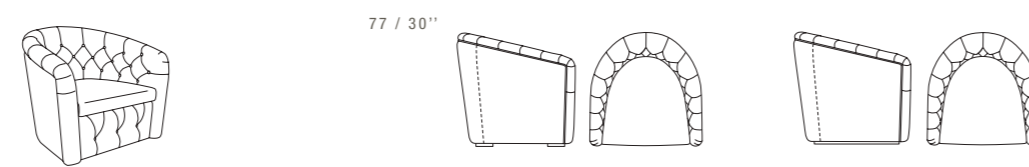

EVELYN

SEAT DEPTH 56 CM - 22"
SEAT HEIGHT 43 CM - 17"

PNA
75X78 / 30X31"

GINGER

SEAT DEPTH 60 CM - 24"
SEAT HEIGHT 40 CM - 16"

PNA
85X86 / 33X34"

POL (SWIVEL)
85X86 / 33X34"

GISELLE