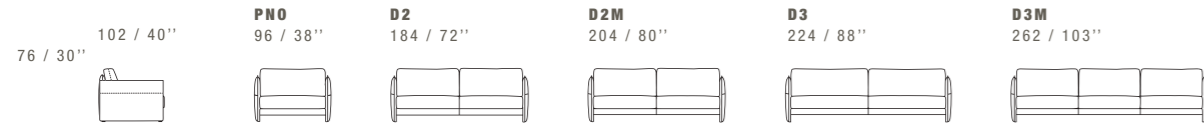

MOOD

DIMENSIONS: THE FIRST FIGURE SHOWS SIZES IN CENTIMETERS, THE SECOND IN INCHES.
EACH PIECE IS MADE BY HAND AND HAS ITS OWN UNIQUENESS. MEASURES MAY VARY WITH A TOLERANCE UP TO 3%.
MIXING ABOVE GROUPS (X - Y - J) WILL CREATE SECTIONALS WITH DIFFERENT SEAT WIDTHS.
CORNER PIECE E01 IS AN ODD PIECE AND CAN BE USED WITH ALL ABOVE GROUPS X - Y - J.
SEAT DEPTH 57 CM - 22". SEAT HEIGHT 43 CM - 17".