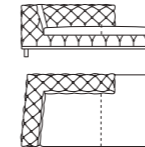

SCH 193 / 76"