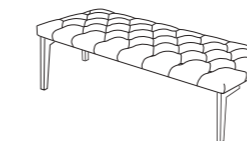

P013-A WOOD LEGS

150X53XH.39 / 59X21XH.15"

NOCE CANALETTO FRASSINO