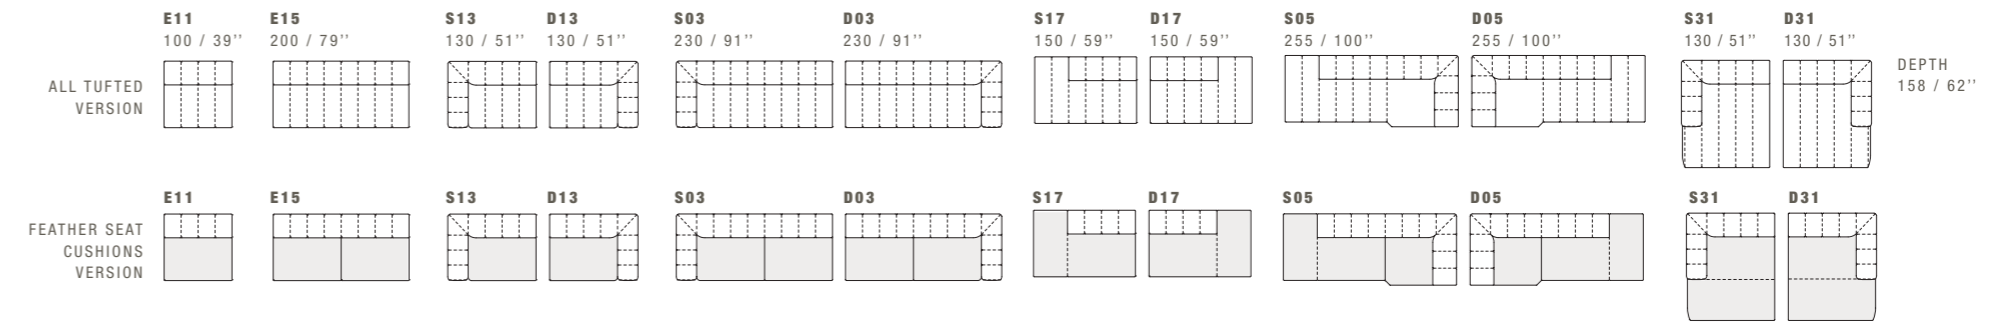

MOOD

DIMENSIONS: THE FIRST FIGURE SHOWS SIZES IN CENTIMETERS, THE SECOND IN INCHES.
EACH PIECE IS MADE BY HAND AND HAS ITS OWN UNIQUENESS. MEASURES MAY VARY WITH A TOLERANCE UP TO 3%.
MIXING ABOVE GROUPS (X - Y - J) WILL CREATE SECTIONALS WITH DIFFERENT SEAT WIDTHS.
CORNER PIECE E01 IS AN ODD PIECE AND CAN BE USED WITH ALL ABOVE GROUPS X - Y - J.
SEAT DEPTH 57 CM - 22". SEAT HEIGHT 43 CM - 17".

X ALL ITEMS IN GROUP X HAVE THE SAME SEAT WIDTH / TUTTI GLI ELEMENTI DEL GRUPPO X HANNO LO STESSO MODULO DI SEDUTA

Y ALL ITEMS IN GROUP Y HAVE THE SAME SEAT WIDTH / TUTTI GLI ELEMENTI DEL GRUPPO Y HANNO LO STESSO MODULO DI SEDUTA

J ALL ITEMS IN GROUP J HAVE THE SAME SEAT WIDTH / TUTTI GLI ELEMENTI DEL GRUPPO J HANNO LO STESSO MODULO DI SEDUTA

NAUTILUS

DIMENSIONS: THE FIRST FIGURE SHOWS SIZES IN CENTIMETERS, THE SECOND IN INCHES.
EACH PIECE IS MADE BY HAND AND HAS ITS OWN UNIQUENESS. MEASURES MAY VARY WITH A TOLERANCE UP TO 3%.
MIXING ABOVE GROUPS (Y - J) WILL CREATE SECTIONALS WITH DIFFERENT SEAT WIDTHS.
CORNER PIECE E01 IS AN ODD PIECE AND CAN BE USED WITH ALL ABOVE GROUPS Y - J.
SEAT DEPTH 63 CM - 25". SEAT HEIGHT 42 CM - 17".

Y ALL ITEMS IN GROUP Y HAVE THE SAME SEAT WIDTH / TUTTI GLI ELEMENTI DEL GRUPPO Y HANNO LO STESSO MODULO DI SEDUTA

J ALL ITEMS IN GROUP J HAVE THE SAME SEAT WIDTH / TUTTI GLI ELEMENTI DEL GRUPPO J HANNO LO STESSO MODULO DI SEDUTA

NOTES
PIECES S07/D07 CAN BE USED BOTH AS SECTIONAL UNIT, OR FREE STANDING.
PIECES S07/D07 INCLUDE ONE C0109 PILLOW FREE OF CHARGE.