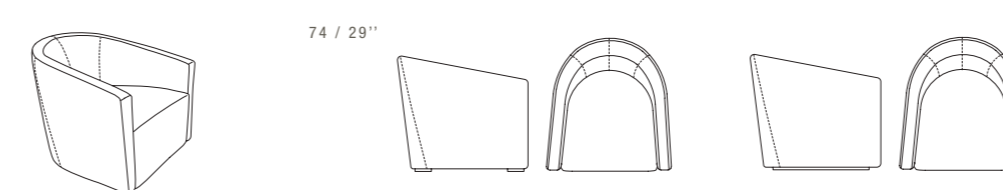

PNA
75X90 / 30X35"

MARGOT

SEAT DEPTH 54 CM - 21"
SEAT HEIGHT 44 CM - 17"

PNA
86X87 / 34"X34"

OYSTER

PNA H.68 / 27"
SEAT DEPTH 60 CM - 24"
SEAT HEIGHT 42 CM - 17"

POL (SWIVEL) H.70 / 28"
SEAT DEPTH 60 CM - 24"
SEAT HEIGHT 43 CM - 17"

PNA
82X82 / 32X32"

PRETTY

SEAT DEPTH 62 CM - 24"
SEAT HEIGHT 41 CM - 16"

PNA
70X82 / 28X32"

POL (SWIVEL)
70X82 / 28X32"

SHARON

SEAT DEPTH 62 CM - 24"
SEAT HEIGHT 42 CM - 17"

PNA
84X88 / 33X35"

POL (SWIVEL)
84X88 / 33X35"

TULIP

SEAT DEPTH 54 CM - 21"
SEAT HEIGHT 42 CM - 17"

PNA
86X85 / 34"X33"

POL (SWIVEL)
86X85 / 34X33"

EV1
62X52XH.38
24X20XH.15"

ALFRED NIGHT

DIMENSIONS: THE FIRST FIGURE SHOWS SIZES IN CENTIMETERS, THE SECOND IN INCHES.
EACH PIECE IS MADE BY HAND AND HAS ITS OWN UNIQUENESS.
MEASURES MAY VARY WITH A TOLERANCE UP TO 3%.
BASE HEIGHT 29 CM - 11". LEGS HEIGHT 16 CM - 6".