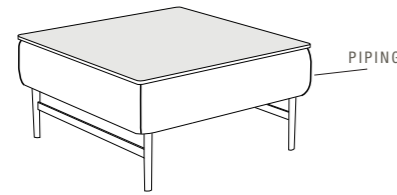

NOTES

- CERAMIC TOP AVAILABLE IN: TERRA, ANTRACITE, NOIR DESIR OR OSSIDO BRUNO COLOR.

T135B
80X80XH.34 / 31X31XH.13"