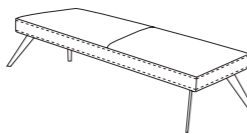

ALL GAMMA CUSTOMIZING FINISHES

BENCHES

P008 TULIP NIGHT BENCHES

STANDARD FEATURES

- HARD WOOD FRAME.
- SEAT CUSHION IN POLYURETHANE COVERED WITH WADDING.
- SEAT HEIGHT 39 CM - 15".
- LEGS HEIGHT 26 CM - 10".