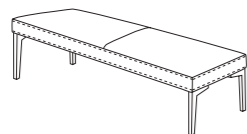

ACCESSORIES

BENCHES

P007 PEPPER NIGHT BENCHES

STANDARD FEATURES

- HARD WOOD FRAME.
- SEAT CUSHION IN POLYURETHANE COVERED WITH WADDING.
- SEAT HEIGHT 39 CM - 15".
- LEGS HEIGHT 26 CM - 10".

P007-A WOOD LEGS

150X50XH.39 / 59X20XH.15"

NOCE CANALETTO FRASSINO