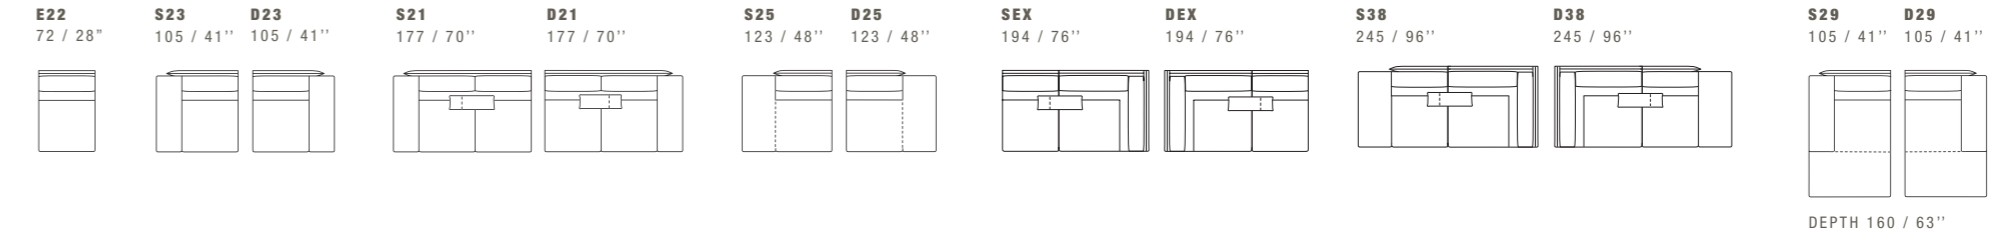

X ALL ITEMS IN GROUP X HAVE THE SAME SEAT WIDTH / TUTTI GLI ELEMENTI DEL GRUPPO X HANNO LO STESSO MODULO DI SEDUTA