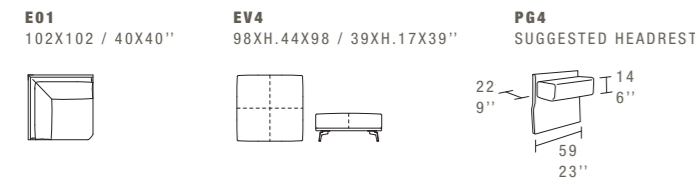

K ALL ITEMS IN GROUP K HAVE THE SAME SEAT WIDTH / TUTTI GLI ELEMENTI DEL GRUPPO K HANNO LO STESSO MODULO DI SEDUTA