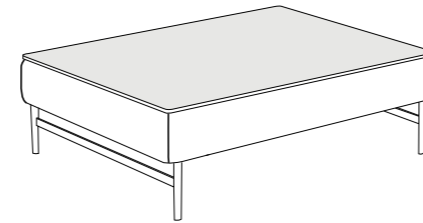

T138B
140X100XH.34 / 55X39XH.13"

COFFEE TABLES

STANDARD FEATURES

- GLASS TOP AVAILABLE IN: SMOKED OR WHITE (RAL 9003).
- BASE AVAILABLE IN: CHROME, DARK CHROME-TITANIO, BURNISHED ALUMINIUM, BURNISHED COPPER OR PAINTED METAL.

NOTES

- CERAMIC TOP AVAILABLE IN: TERRA, ANTRACITE, NOIR DESIR OR OSSIDO BRUNO COLOR.