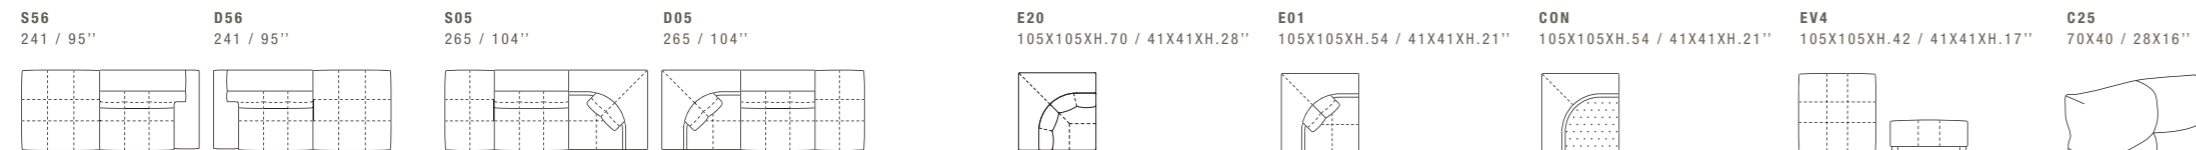

ALL ITEMS IN GROUP J HAVE THE SAME SEAT WIDTH / TUTTI GLI ELEMENTI DEL GRUPPO J HANNO LO STESSO MODULO DI SEDUTA