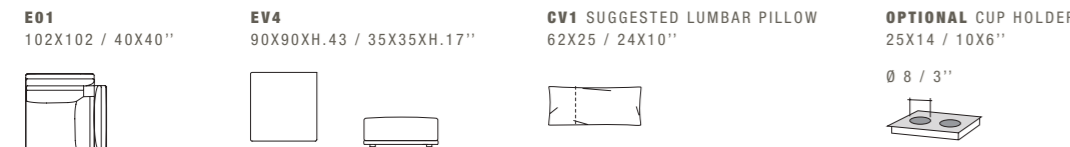

J ALL ITEMS IN GROUP J HAVE THE SAME SEAT WIDTH / TUTTI GLI ELEMENTI DEL GRUPPO J HANNO LO STESSO MODULO DI SEDUTA