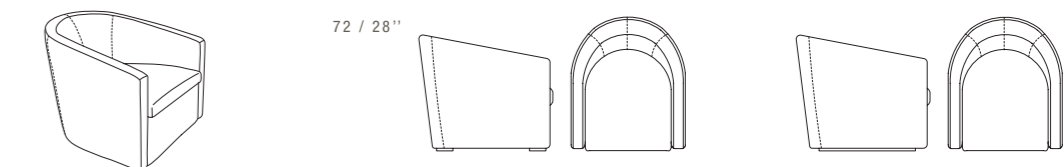

PNA
75X90 / 30X35"

MARGOT

SEAT DEPTH 54 CM - 21"
SEAT HEIGHT 44 CM - 17"

PNA
86X87 / 34"X34"

OYSTER

PNA H.68 / 27"
SEAT DEPTH 60 CM - 24"
SEAT HEIGHT 42 CM - 17"

POL (SWIVEL) H.70 / 28"
SEAT DEPTH 60 CM - 24"
SEAT HEIGHT 43 CM - 17"

PNA
82X82 / 32X32"

PRETTY

SEAT DEPTH 62 CM - 24"
SEAT HEIGHT 41 CM - 16"

PNA
70X82 / 28X32"

POL (SWIVEL)
70X82 / 28X32"

SHARON

SEAT DEPTH 62 CM - 24"
SEAT HEIGHT 42 CM - 17"

PNA
84X88 / 33X35"

POL (SWIVEL)
84X88 / 33X35"

TULIP

SEAT DEPTH 54 CM - 21"
SEAT HEIGHT 42 CM - 17"

PNA
86X85 / 34"X33"

POL (SWIVEL)
86X85 / 34X33"

EV1
62X52XH.38
24X20XH.15"

ALFRED NIGHT

DIMENSIONS: THE FIRST FIGURE SHOWS SIZES IN CENTIMETERS, THE SECOND IN INCHES.
EACH PIECE IS MADE BY HAND AND HAS ITS OWN UNIQUENESS.
MEASURES MAY VARY WITH A TOLERANCE UP TO 3%.
BASE HEIGHT 29 CM - 11". LEGS HEIGHT 16 CM - 6".