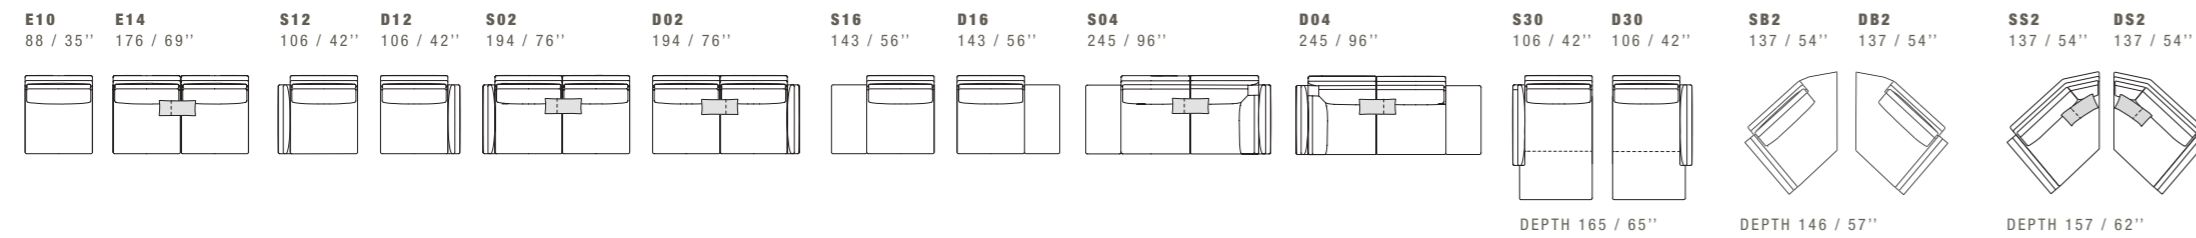

Y ALL ITEMS IN GROUP Y HAVE THE SAME SEAT WIDTH / TUTTI GLI ELEMENTI DEL GRUPPO Y HANNO LO STESSO MODULO DI SEDUTA