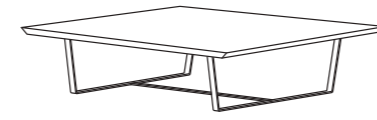

T49 MOON
Ø50XH.35 / Ø20XH.14"

T50 MOON
Ø40XH.45 / Ø16XH.18"

T51 MOON
Ø100XH.32 / Ø39XH.13"

T59 MOON
50X50XH.45 / 20X20XH.18"

T60 MOON
100X100XH.32 / 39X39XH.13"

T61 MOON
140X80XH.32 / 55X31XH.13"

COFFEE TABLES