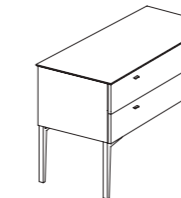

NOTES

- CERAMIC TOP AVAILABLE IN: TERRA, ANTRACITE, NOIR DESIR OR OSSIDO BRUNO COLOR.

K008-A WOOD LEGS
120X54XH.74 / 47X21XH.29"

NOCE CANALETTO FRASSINO