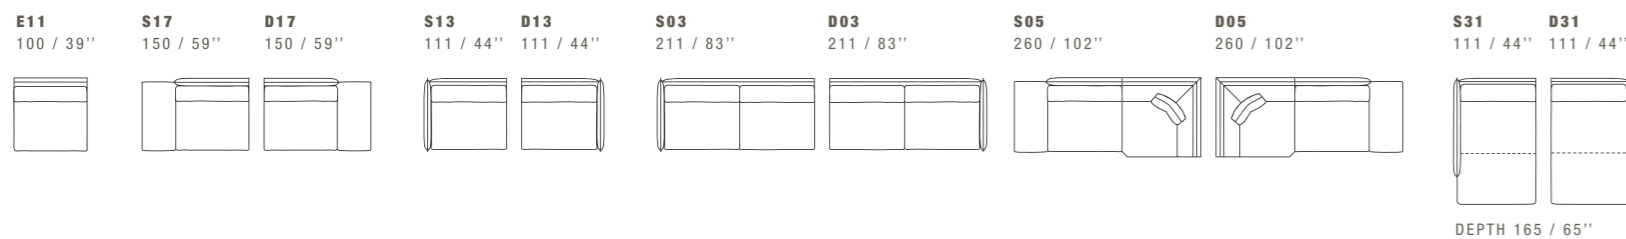

E01 110X110 / 43X43"
EV4 100X100XH.43 / 39X39XH.17"

C33 SUGGESTED PILLOW
47X47 / 19X19"

STITCHINGS
CUC 509C

PG2 SUGGESTED HEADREST

65 / 26" 12 / 5"

28 / 11"

STITCHINGS
CUC 509C

ASTON

DIMENSIONS: THE FIRST FIGURE SHOWS SIZES IN CENTIMETERS, THE SECOND IN INCHES.
EACH PIECE IS MADE BY HAND AND HAS ITS OWN UNIQUENESS. MEASURES MAY VARY WITH A TOLERANCE UP TO 3%.
HANDMADE CAPITONNÉ. MIXING ABOVE GROUPS (X - Y - J) WILL CREATE SECTIONALS WITH DIFFERENT SEAT WIDTHS.
CORNER PIECES E01, E20 AND S20/D20 ARE ODD PIECES AND CAN BE USED WITH ALL ABOVE GROUPS X - Y - J.
SEAT DEPTH 68 CM - 27". SEAT HEIGHT 42 CM - 17".