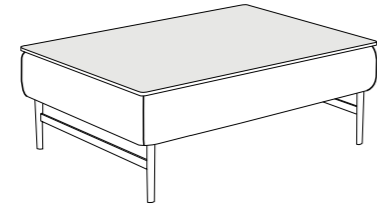

T136B
120X80XH.34 / 47X31XH.13"