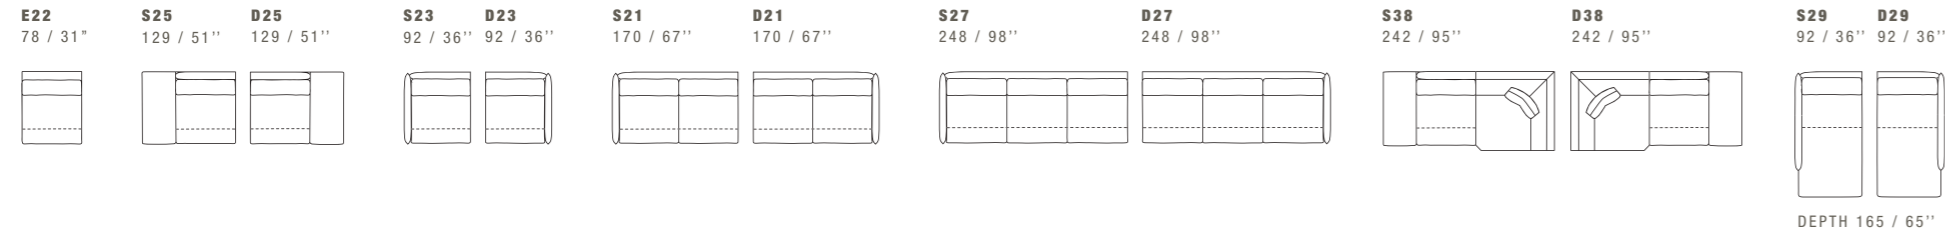

X ALL ITEMS IN GROUP X HAVE THE SAME SEAT WIDTH / TUTTI GLI ELEMENTI DEL GRUPPO X HANNO LO STESSO MODULO DI SEDUTA

Y ALL ITEMS IN GROUP Y HAVE THE SAME SEAT WIDTH / TUTTI GLI ELEMENTI DEL GRUPPO Y HANNO LO STESSO MODULO DI SEDUTA