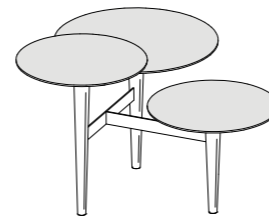

NOTES

- CERAMIC TOP AVAILABLE IN: TERRA, ANTRACITE, NOIR DESIR OR OSSIDO BRUNO COLOR.

T150C
91X91XH.51 / 36X36XH.20"