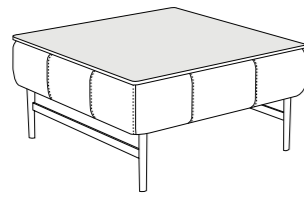

ACCESSORIES

COFFEE TABLES

STANDARD FEATURES

- HARD WOOD FRAME COVERED IN LEATHER.
- GLASS TOP AVAILABLE IN: SMOKED OR WHITE (RAL 9003).
- BASE AVAILABLE IN: CHROME, DARK CHROME-TITANIO, BURNISHED ALUMINIUM, BURNISHED COPPER OR PAINTED METAL.

NOTES

- CERAMIC TOP AVAILABLE IN: TERRA, ANTRACITE, NOIR DESIR OR OSSIDO BRUNO COLOR.

T130B
84X84XH.34 / 33X33XH.13"