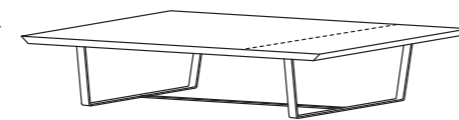

T49 MOON
Ø50XH.35 / Ø20XH.14"

T50 MOON
Ø40XH.45 / Ø16XH.18"

T51 MOON
Ø100XH.32 / Ø39XH.13"

T59 MOON
50X50XH.45 / 20X20XH.18"

T60 MOON
100X100XH.32 / 39X39XH.13"

T61 MOON
140X80XH.32 / 55X31XH.13"

COFFEE TABLES