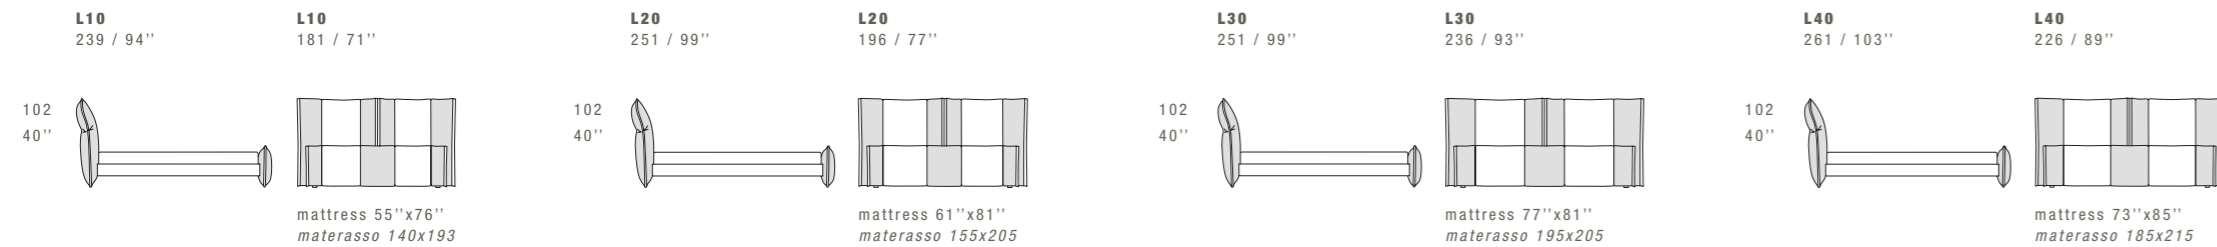

AMERICAN SIZES / MISURE AMERICANE

P007 PEPPER NIGHT BENCH

150 x 50 / 59" x 20"

SAYONARA NIGHT

DIMENSIONS: THE FIRST FIGURE SHOWS SIZES IN CENTIMETERS, THE SECOND IN INCHES.
EACH PIECE IS MADE BY HAND AND HAS ITS OWN UNIQUENESS. MEASURES MAY VARY WITH A TOLERANCE UP TO 3%.
BASE HEIGHT 32 CM - 13". LEGS HEIGHT 4 CM - 1 1/2".