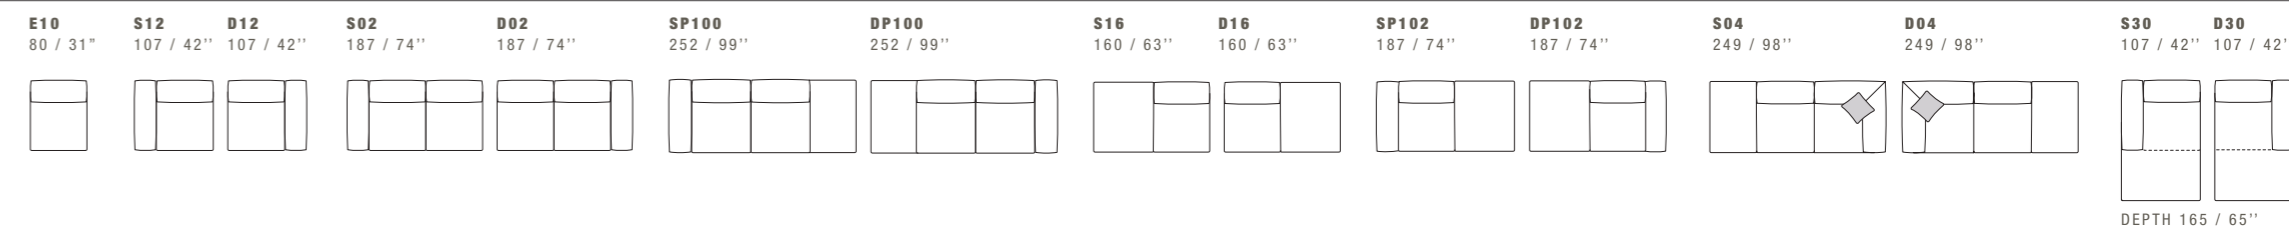

Y ALL ITEMS IN GROUP Y HAVE THE SAME SEAT WIDTH / TUTTI GLI ELEMENTI DEL GRUPPO Y HANNO LO STESSO MODULO DI SEDUTA