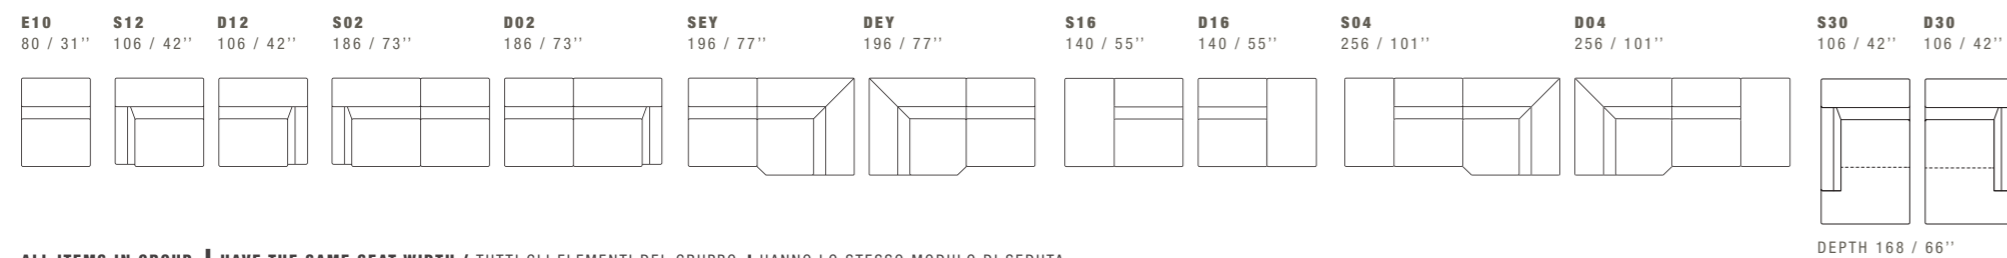

Y ALL ITEMS IN GROUP Y HAVE THE SAME SEAT WIDTH / TUTTI GLI ELEMENTI DEL GRUPPO Y HANNO LO STESSO MODULO DI SEDUTA