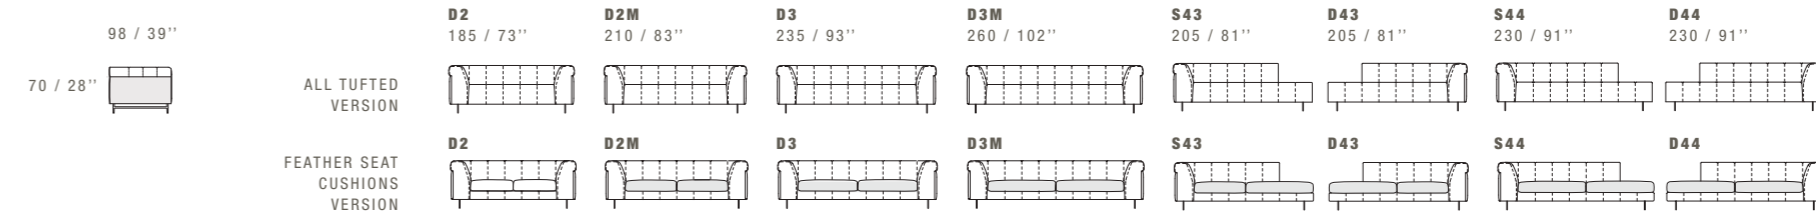

MOOD

DIMENSIONS: THE FIRST FIGURE SHOWS SIZES IN CENTIMETERS, THE SECOND IN INCHES.
EACH PIECE IS MADE BY HAND AND HAS ITS OWN UNIQUENESS. MEASURES MAY VARY WITH A TOLERANCE UP TO 3%.
MIXING ABOVE GROUPS (X - Y - J) WILL CREATE SECTIONALS WITH DIFFERENT SEAT WIDTHS.
CORNER PIECE E01 IS AN ODD PIECE AND CAN BE USED WITH ALL ABOVE GROUPS X - Y - J.
SEAT DEPTH 57 CM - 22". SEAT HEIGHT 43 CM - 17".

J ALL ITEMS IN GROUP J HAVE THE SAME SEAT WIDTH / TUTTI GLI ELEMENTI DEL GRUPPO J HANNO LO STESSO MODULO DI SEDUTA

NAUTILUS

DIMENSIONS: THE FIRST FIGURE SHOWS SIZES IN CENTIMETERS, THE SECOND IN INCHES.
EACH PIECE IS MADE BY HAND AND HAS ITS OWN UNIQUENESS. MEASURES MAY VARY WITH A TOLERANCE UP TO 3%.
MIXING ABOVE GROUPS (Y - J) WILL CREATE SECTIONALS WITH DIFFERENT SEAT WIDTHS.
CORNER PIECE E01 IS AN ODD PIECE AND CAN BE USED WITH ALL ABOVE GROUPS Y - J.
SEAT DEPTH 63 CM - 25". SEAT HEIGHT 42 CM - 17".