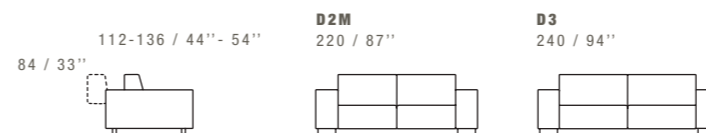

SOHO

DIMENSIONS: THE FIRST FIGURE SHOWS SIZES IN CENTIMETERS, THE SECOND IN INCHES.
EACH PIECE IS MADE BY HAND AND HAS ITS OWN UNIQUENESS. MEASURES MAY VARY WITH A TOLERANCE UP TO 3%.
MIXING ABOVE GROUPS (Y - J) WILL CREATE SECTIONALS WITH DIFFERENT SEAT WIDTHS.
CORNER PIECE E01 IS AN ODD PIECE AND CAN BE USED WITH ALL ABOVE GROUPS Y - J.
SEAT DEPTH 66/106 CM - 26/42". SEAT HEIGHT 40 CM - 16".