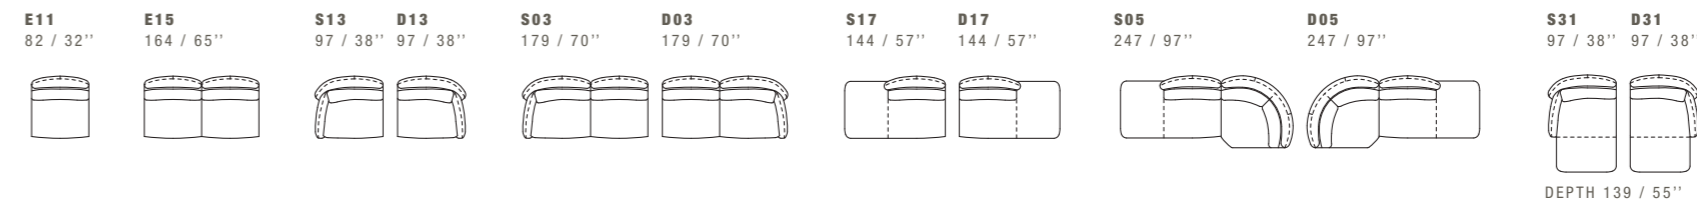

J ALL ITEMS IN GROUP J HAVE THE SAME SEAT WIDTH / TUTTI GLI ELEMENTI DEL GRUPPO J HANNO LO STESSO MODULO DI SEDUTA