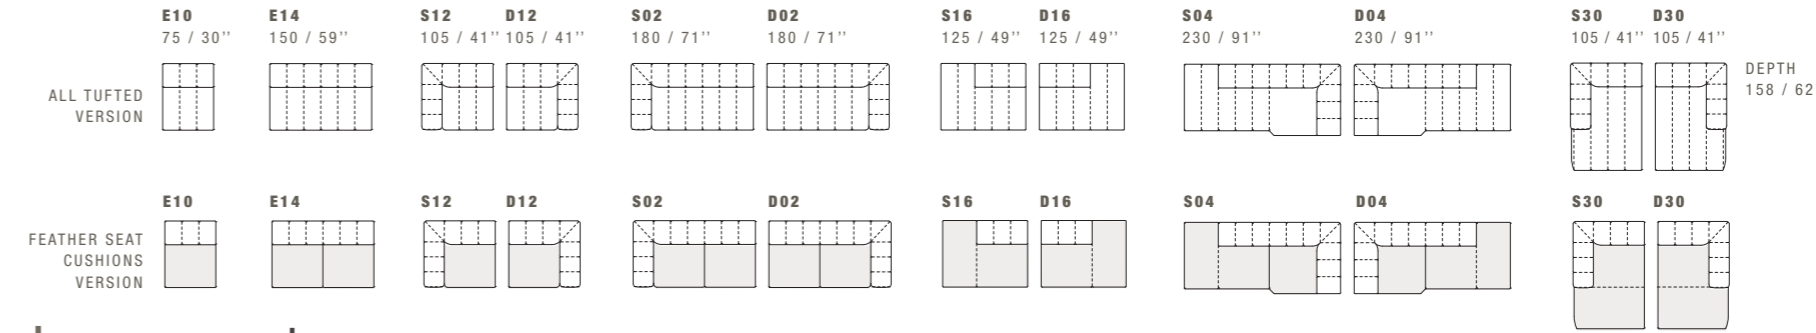

Y ALL ITEMS IN GROUP Y HAVE THE SAME SEAT WIDTH / TUTTI GLI ELEMENTI DEL GRUPPO Y HANNO LO STESSO MODULO DI SEDUTA

J ALL ITEMS IN GROUP J HAVE THE SAME SEAT WIDTH / TUTTI GLI ELEMENTI DEL GRUPPO J HANNO LO STESSO MODULO DI SEDUTA