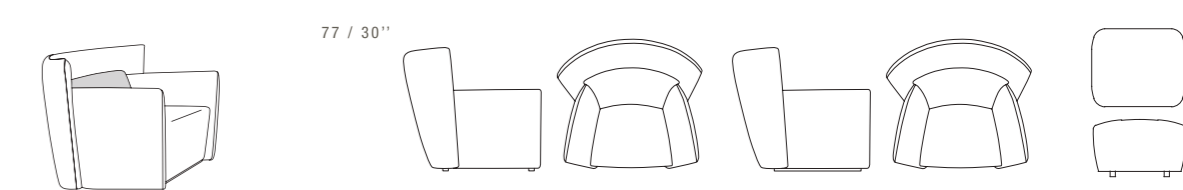

POL (SWIVEL)
84X88 / 33X35"

TULIP

SEAT DEPTH 54 CM - 21"
SEAT HEIGHT 42 CM - 17"

PNA
86X85 / 34"X33"

POL (SWIVEL)
86X85 / 34X33"

EV1
62X52XH.38
24X20XH.15"

ALFRED NIGHT

DIMENSIONS: THE FIRST FIGURE SHOWS SIZES IN CENTIMETERS, THE SECOND IN INCHES.
EACH PIECE IS MADE BY HAND AND HAS ITS OWN UNIQUENESS.
MEASURES MAY VARY WITH A TOLERANCE UP TO 3%.
BASE HEIGHT 29 CM - 11". LEGS HEIGHT 16 CM - 6".