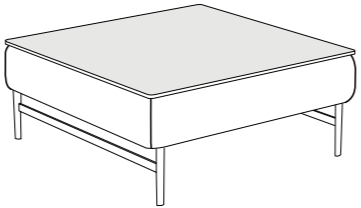

T137B
100X100XH.34 / 39X39XH.13"