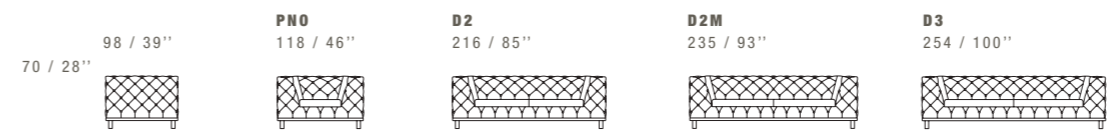

STITCHINGS
CUC 509C

PG2 SUGGESTED HEADREST

65 / 26" 12 / 5"

28 / 11"

STITCHINGS
CUC 509C

ASTON

DIMENSIONS: THE FIRST FIGURE SHOWS SIZES IN CENTIMETERS, THE SECOND IN INCHES.
EACH PIECE IS MADE BY HAND AND HAS ITS OWN UNIQUENESS. MEASURES MAY VARY WITH A TOLERANCE UP TO 3%.
HANDMADE CAPITONNÉ. MIXING ABOVE GROUPS (X - Y - J) WILL CREATE SECTIONALS WITH DIFFERENT SEAT WIDTHS.
CORNER PIECES E01, E20 AND S20/D20 ARE ODD PIECES AND CAN BE USED WITH ALL ABOVE GROUPS X - Y - J.
SEAT DEPTH 68 CM - 27". SEAT HEIGHT 42 CM - 17".