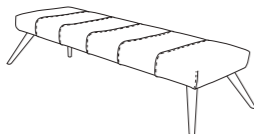

P009-C CONE LEGS

150X50XH.39 / 59X20XH.15"

ALL GAMMA CUSTOMIZING FINISHES