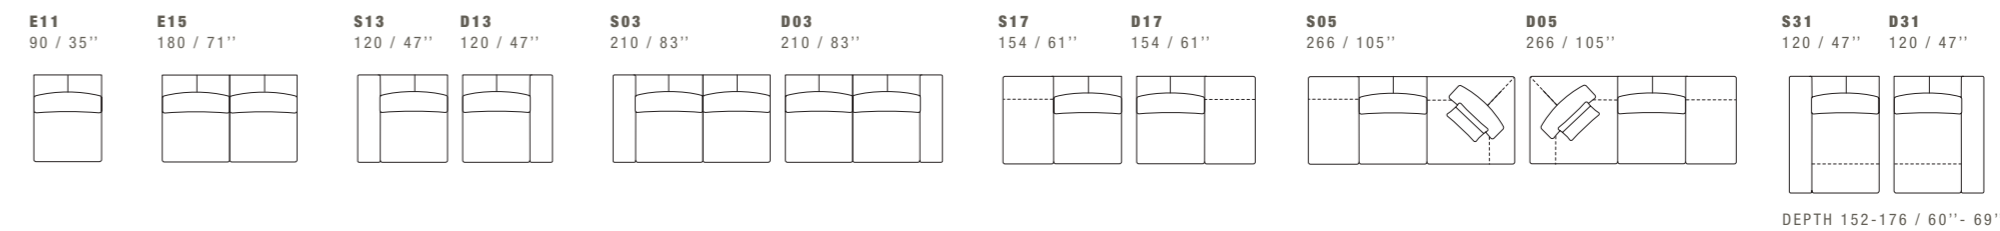

J ALL ITEMS IN GROUP J HAVE THE SAME SEAT WIDTH / TUTTI GLI ELEMENTI DEL GRUPPO J HANNO LO STESSO MODULO DI SEDUTA