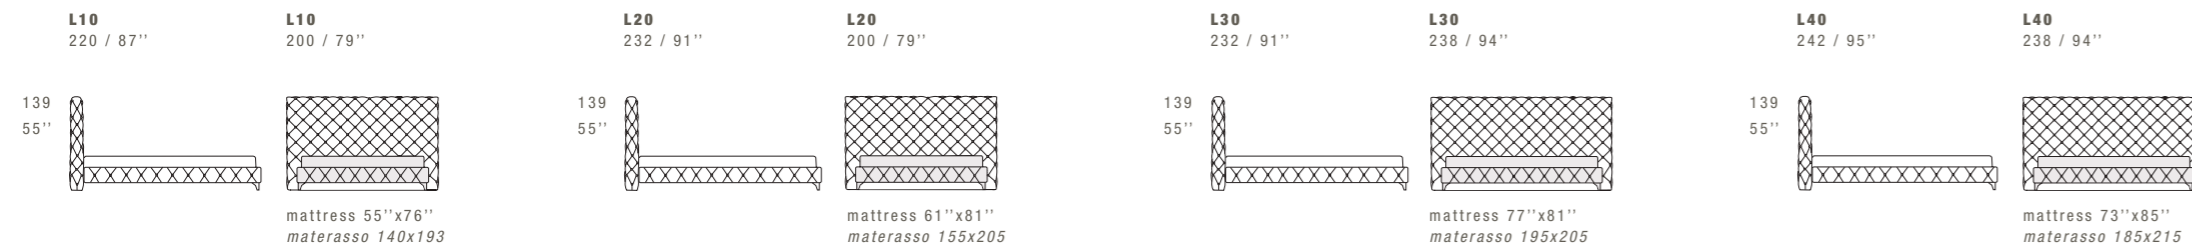

AMERICAN SIZES / MISURE AMERICANE