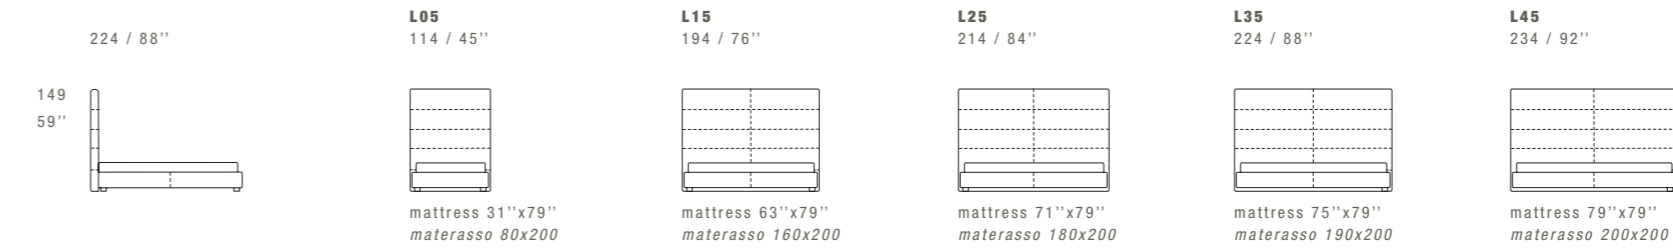

EUROPEAN SIZES / MISURE EUROPEE