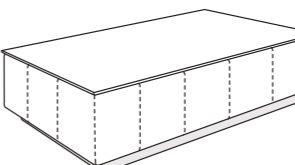

T106A
120X80XH.29 / 47X31XH.11"