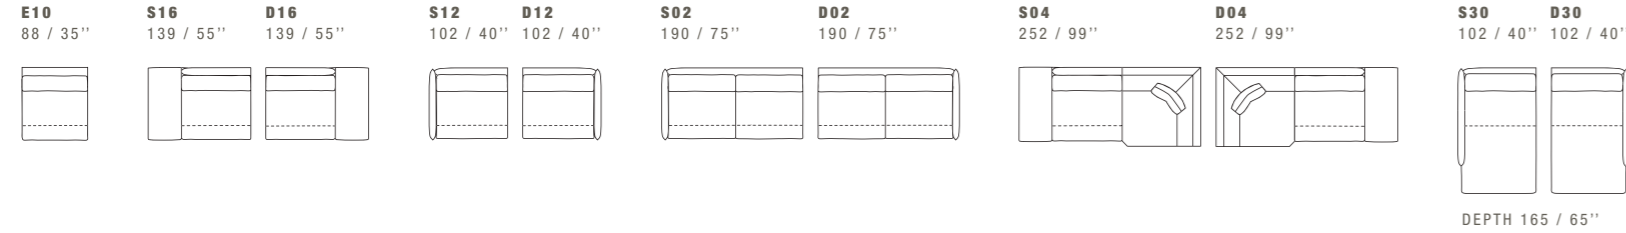

J ALL ITEMS IN GROUP J HAVE THE SAME SEAT WIDTH / TUTTI GLI ELEMENTI DEL GRUPPO J HANNO LO STESSO MODULO DI SEDUTA