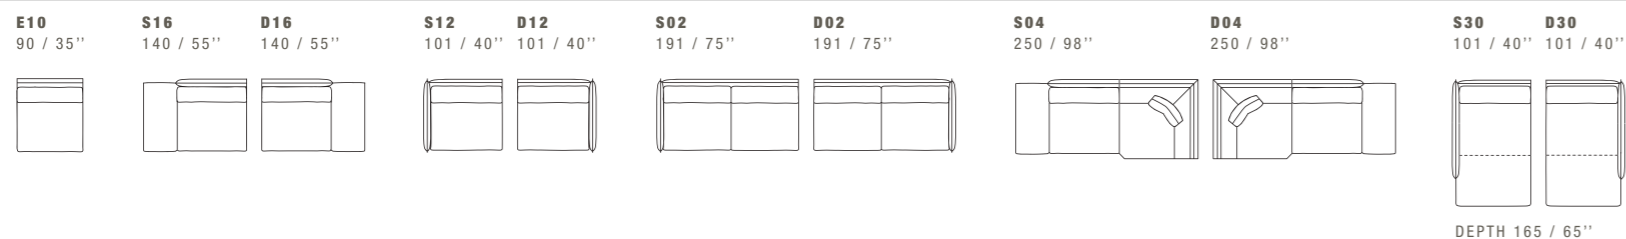

J ALL ITEMS IN GROUP J HAVE THE SAME SEAT WIDTH / TUTTI GLI ELEMENTI DEL GRUPPO J HANNO LO STESSO MODULO DI SEDUTA