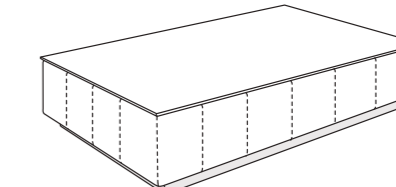

T105A
80X80XH.29 / 31X31XH.11"

T106A
120X80XH.29 / 47X31XH.11"

T107A
100X100XH.29 / 39X39XH.11"

T108A
140X100XH.29 / 55X39XH.11"

ACCESSORIES

COFFEE TABLES

STANDARD FEATURES

- HARD WOOD FRAME COVERED IN LEATHER.
- GLASS TOP AVAILABLE IN: SMOKED OR WHITE (RAL 9003).
- BASE AVAILABLE IN: CHROME, DARK CHROME-TITANIO, BURNISHED ALUMINIUM, BURNISHED COPPER OR PAINTED METAL.