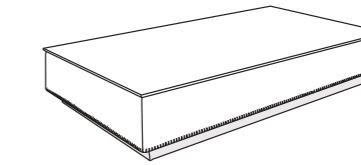

NOTES

- CERAMIC TOP AVAILABLE IN: TERRA, ANTRACITE, NOIR DESIR OR OSSIDO BRUNO COLOR.

T100A
80X80XH.29 / 31X31XH.11"

T101A
120X80XH.29 / 47X31XH.11"

T102A
100X100XH.29 / 39X39XH.11"

T103A
140X100XH.29 / 55X39XH.11"