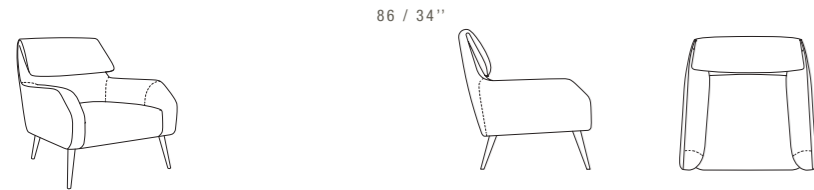

GISELLE

SEAT DEPTH 56 CM - 22"
SEAT HEIGHT 45 CM - 18"

PNA
82X89 / 32X35"