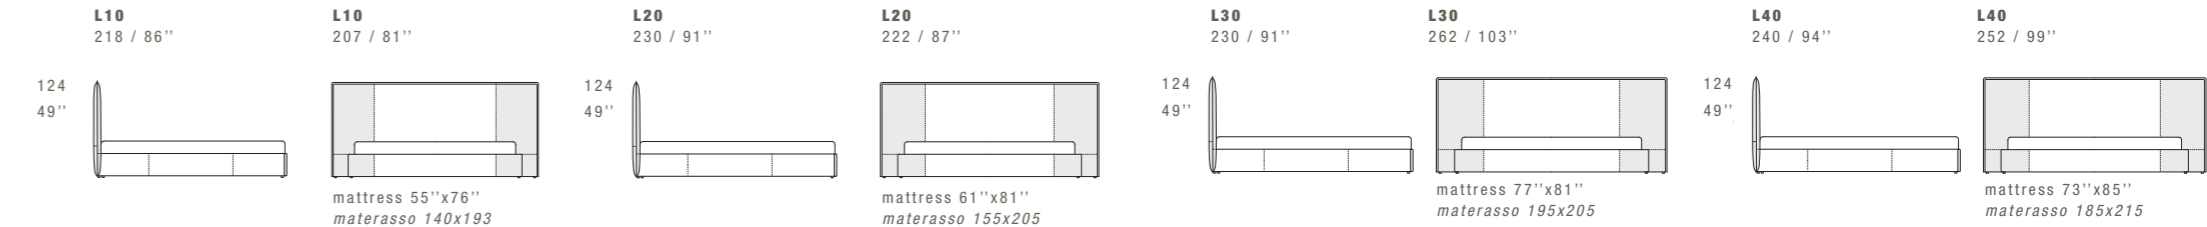

AMERICAN SIZES / MISURE AMERICANE