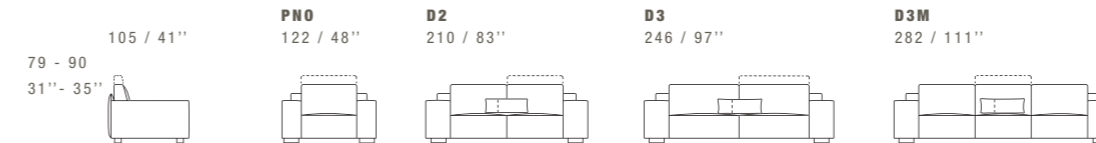

K ALL ITEMS IN GROUP K HAVE THE SAME SEAT WIDTH / TUTTI GLI ELEMENTI DEL GRUPPO K HANNO LO STESSO MODULO DI SEDUTA

SACAI

DIMENSIONS: THE FIRST FIGURE SHOWS SIZES IN CENTIMETERS, THE SECOND IN INCHES.
EACH PIECE IS MADE BY HAND AND HAS ITS OWN UNIQUENESS. MEASURES MAY VARY WITH A TOLERANCE UP TO 3%.
MIXING ABOVE GROUPS (X - J) WILL CREATE SECTIONALS WITH DIFFERENT SEAT WIDTHS.
CORNER PIECES S01/D01 ARE ODD PIECES AND CAN BE USED WITH ALL ABOVE GROUPS X - J.
SEAT DEPTH 64 CM - 25". SEAT HEIGHT 41 CM - 16".