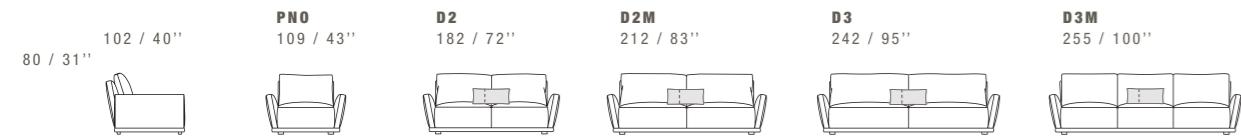

J ALL ITEMS IN GROUP J HAVE THE SAME SEAT WIDTH / TUTTI GLI ELEMENTI DEL GRUPPO J HANNO LO STESSO MODULO DI SEDUTA

VICTOR

DIMENSIONS: THE FIRST FIGURE SHOWS SIZES IN CENTIMETERS, THE SECOND IN INCHES.
EACH PIECE IS MADE BY HAND AND HAS ITS OWN UNIQUENESS. MEASURES MAY VARY WITH A TOLERANCE UP TO 3%.
MIXING ABOVE GROUPS (X - Y - J) WILL CREATE SECTIONALS WITH DIFFERENT SEAT WIDTHS.
CORNER PIECE E01 IS AN ODD PIECE AND CAN BE USED WITH ALL ABOVE GROUPS X - Y - J.
SEAT DEPTH 61 CM - 24". SEAT HEIGHT 43 CM - 17".