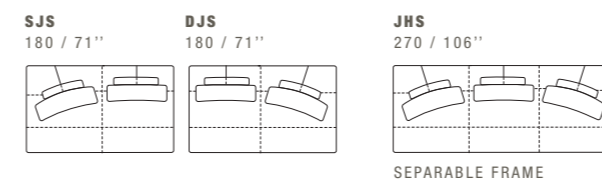

SOLEADO

DIMENSIONS: THE FIRST FIGURE SHOWS SIZES IN CENTIMETERS, THE SECOND IN INCHES.
EACH PIECE IS MADE BY HAND AND HAS ITS OWN UNIQUENESS. MEASURES MAY VARY WITH A TOLERANCE UP TO 3%.
MIXING ABOVE GROUPS (X - Y - J) WILL CREATE SECTIONALS WITH DIFFERENT SEAT WIDTHS.
CORNER PIECES E01, CON AND E20 ARE ODD PIECES AND CAN BE USED WITH ALL ABOVE GROUPS X - Y - J.
SEAT DEPTH 57 CM - 22". SEAT HEIGHT 42 CM - 17".

X ALL ITEMS IN GROUP X HAVE THE SAME SEAT WIDTH / TUTTI GLI ELEMENTI DEL GRUPPO X HANNO LO STESSO MODULO DI SEDUTA

Y ALL ITEMS IN GROUP Y HAVE THE SAME SEAT WIDTH / TUTTI GLI ELEMENTI DEL GRUPPO Y HANNO LO STESSO MODULO DI SEDUTA

J ALL ITEMS IN GROUP J HAVE THE SAME SEAT WIDTH / TUTTI GLI ELEMENTI DEL GRUPPO J HANNO LO STESSO MODULO DI SEDUTA

ALL ITEMS IN GROUP J HAVE THE SAME SEAT WIDTH / TUTTI GLI ELEMENTI DEL GRUPPO J HANNO LO STESSO MODULO DI SEDUTA

SUNSET

DIMENSIONS: THE FIRST FIGURE SHOWS SIZES IN CENTIMETERS, THE SECOND IN INCHES.
EACH PIECE IS MADE BY HAND AND HAS ITS OWN UNIQUENESS. MEASURES MAY VARY WITH A TOLERANCE UP TO 3%.
MIXING ABOVE GROUPS (Y - J) WILL CREATE SECTIONALS WITH DIFFERENT SEAT WIDTHS.
CORNER PIECE E01 IS AN ODD PIECE AND CAN BE USED WITH ALL ABOVE GROUPS Y - J.
SEAT DEPTH 66/106 CM - 26/42". SEAT HEIGHT 43 CM - 17".

Y ALL ITEMS IN GROUP Y HAVE THE SAME SEAT WIDTH / TUTTI GLI ELEMENTI DEL GRUPPO Y HANNO LO STESSO MODULO DI SEDUTA

ALL ITEMS IN GROUP Y HAVE THE SAME SEAT WIDTH / TUTTI GLI ELEMENTI DEL GRUPPO Y HANNO LO STESSO MODULO DI SEDUTA

SINGLE FRAME SEPARABLE FRAME

J ALL ITEMS IN GROUP J HAVE THE SAME SEAT WIDTH / TUTTI GLI ELEMENTI DEL GRUPPO J HANNO LO STESSO MODULO DI SEDUTA

ALL ITEMS IN GROUP J HAVE THE SAME SEAT WIDTH / TUTTI GLI ELEMENTI DEL GRUPPO J HANNO LO STESSO MODULO DI SEDUTA

SEPARABLE FRAME