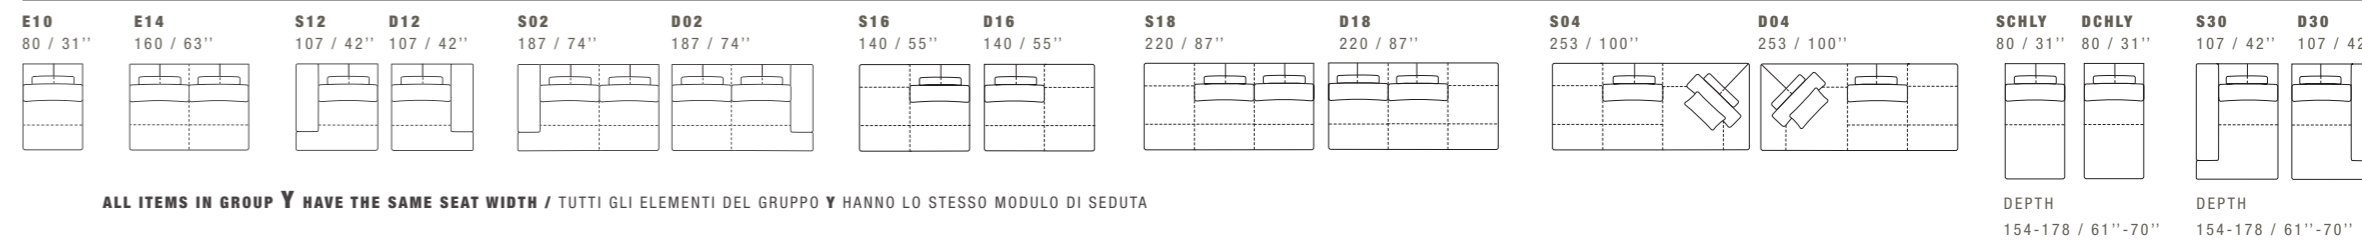

Y ALL ITEMS IN GROUP Y HAVE THE SAME SEAT WIDTH / TUTTI GLI ELEMENTI DEL GRUPPO Y HANNO LO STESSO MODULO DI SEDUTA

ALL ITEMS IN GROUP Y HAVE THE SAME SEAT WIDTH / TUTTI GLI ELEMENTI DEL GRUPPO Y HANNO LO STESSO MODULO DI SEDUTA