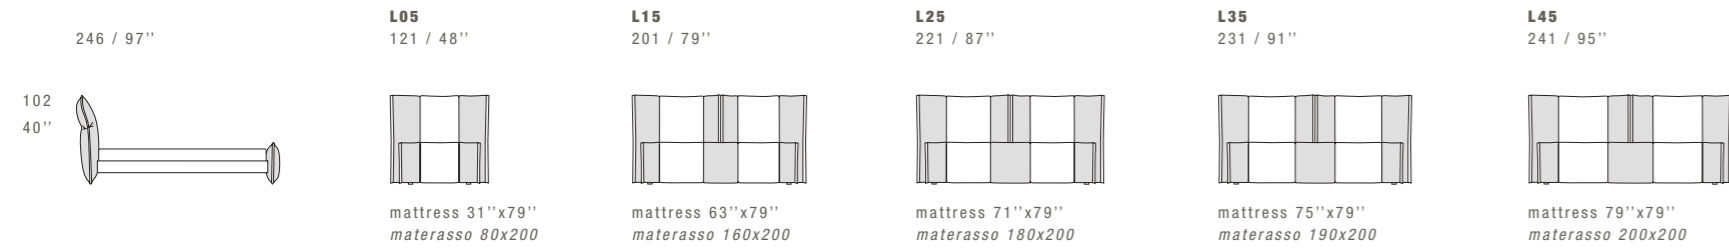

PEPPER NIGHT

DIMENSIONS: THE FIRST FIGURE SHOWS SIZES IN CENTIMETERS, THE SECOND IN INCHES.
EACH PIECE IS MADE BY HAND AND HAS ITS OWN UNIQUENESS. MEASURES MAY VARY WITH A TOLERANCE UP TO 3%.
BASE HEIGHT 29 CM - 11". LEGS HEIGHT 2,5 CM - 1".

EUROPEAN SIZES / MISURE EUROPEE