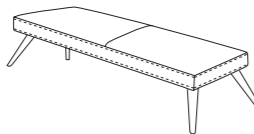

P007-C CONE LEGS

150X50XH.39 / 59X20XH.15"

ALL GAMMA CUSTOMIZING FINISHES