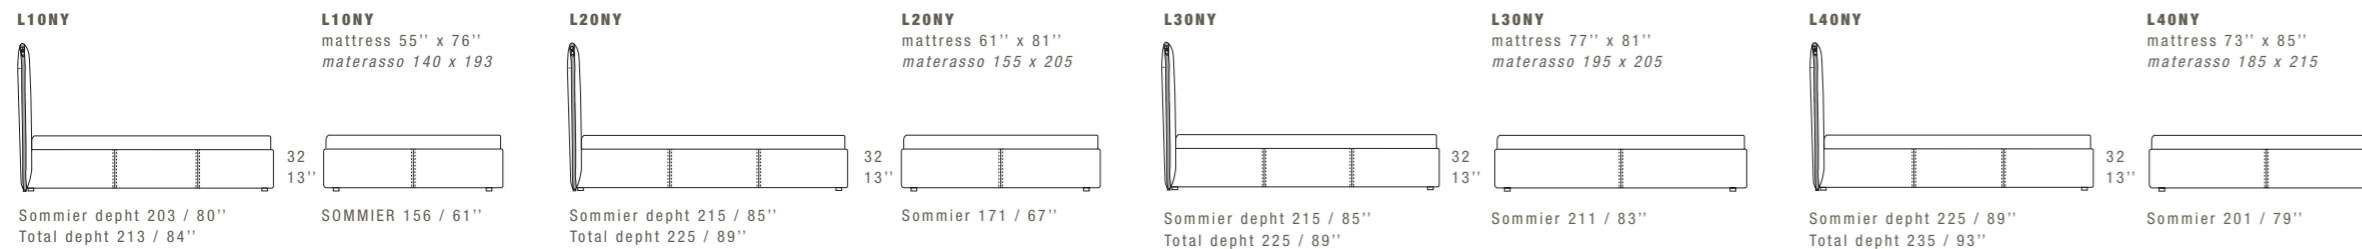

SOMMIER AMERICAN SIZES / MISURE AMERICANE

All the bedframe sizes can be combined with all the headboards available below.
I sommier sono tutti abbinabili alle testate riportate sotto.