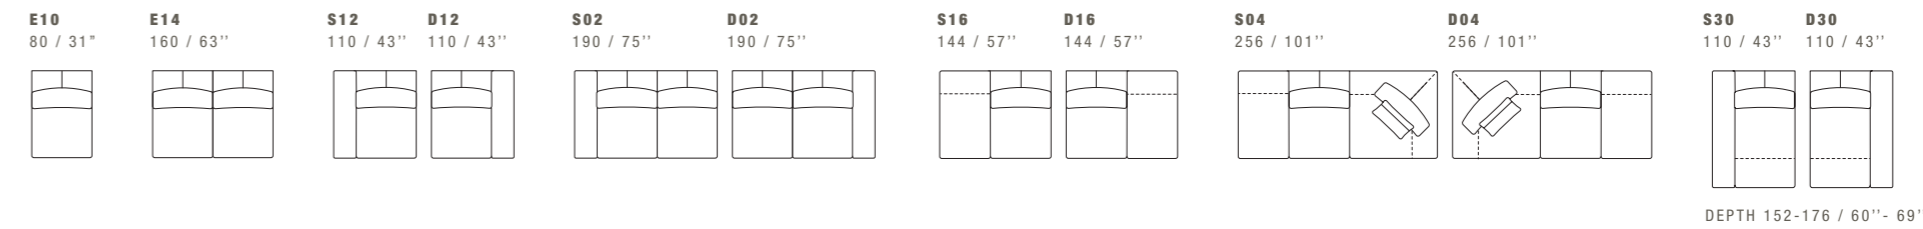

SOHO

DIMENSIONS: THE FIRST FIGURE SHOWS SIZES IN CENTIMETERS, THE SECOND IN INCHES.
EACH PIECE IS MADE BY HAND AND HAS ITS OWN UNIQUENESS. MEASURES MAY VARY WITH A TOLERANCE UP TO 3%.
MIXING ABOVE GROUPS (Y - J) WILL CREATE SECTIONALS WITH DIFFERENT SEAT WIDTHS.
CORNER PIECE E01 IS AN ODD PIECE AND CAN BE USED WITH ALL ABOVE GROUPS Y - J.
SEAT DEPTH 66/106 CM - 26/42". SEAT HEIGHT 40 CM - 16".

Y ALL ITEMS IN GROUP Y HAVE THE SAME SEAT WIDTH / TUTTI GLI ELEMENTI DEL GRUPPO Y HANNO LO STESSO MODULO DI SEDUTA