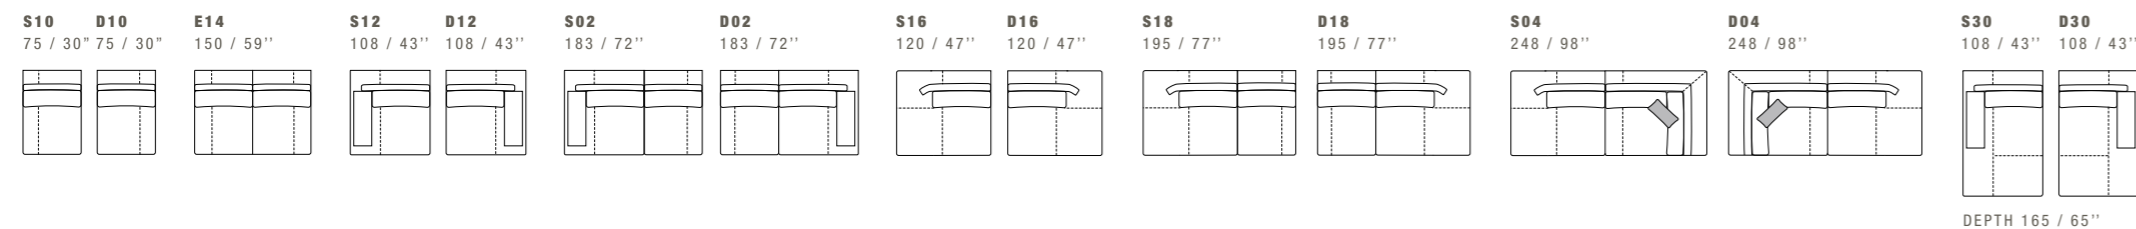

Y ALL ITEMS IN GROUP Y HAVE THE SAME SEAT WIDTH / TUTTI GLI ELEMENTI DEL GRUPPO Y HANNO LO STESSO MODULO DI SEDUTA