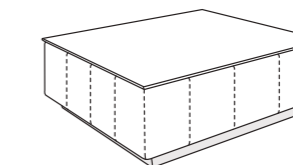

T107A
100X100XH.29 / 39X39XH.11"