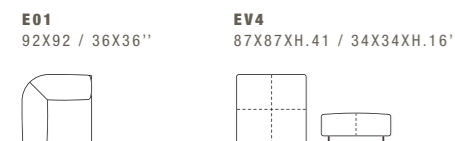

J ALL ITEMS IN GROUP J HAVE THE SAME SEAT WIDTH / TUTTI GLI ELEMENTI DEL GRUPPO J HANNO LO STESSO MODULO DI SEDUTA