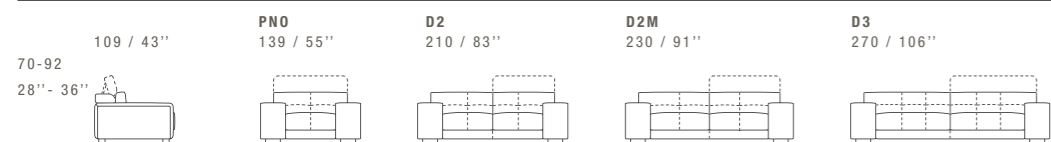

SOHO

DIMENSIONS: THE FIRST FIGURE SHOWS SIZES IN CENTIMETERS, THE SECOND IN INCHES.
EACH PIECE IS MADE BY HAND AND HAS ITS OWN UNIQUENESS. MEASURES MAY VARY WITH A TOLERANCE UP TO 3%.
MIXING ABOVE GROUPS (Y - J) WILL CREATE SECTIONALS WITH DIFFERENT SEAT WIDTHS.
CORNER PIECE E01 IS AN ODD PIECE AND CAN BE USED WITH ALL ABOVE GROUPS Y - J.
SEAT DEPTH 66/106 CM - 26/42". SEAT HEIGHT 40 CM - 16".

SOLEADO

DIMENSIONS: THE FIRST FIGURE SHOWS SIZES IN CENTIMETERS, THE SECOND IN INCHES.
EACH PIECE IS MADE BY HAND AND HAS ITS OWN UNIQUENESS. MEASURES MAY VARY WITH A TOLERANCE UP TO 3%.
MIXING ABOVE GROUPS (X - Y - J) WILL CREATE SECTIONALS WITH DIFFERENT SEAT WIDTHS.
CORNER PIECES E01, CON AND E20 ARE ODD PIECES AND CAN BE USED WITH ALL ABOVE GROUPS X - Y - J.
SEAT DEPTH 57 CM - 22". SEAT HEIGHT 42 CM - 17".