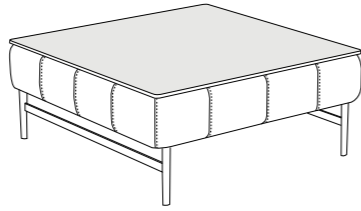

T132B
104X104XH.34 / 41X41XH.13"