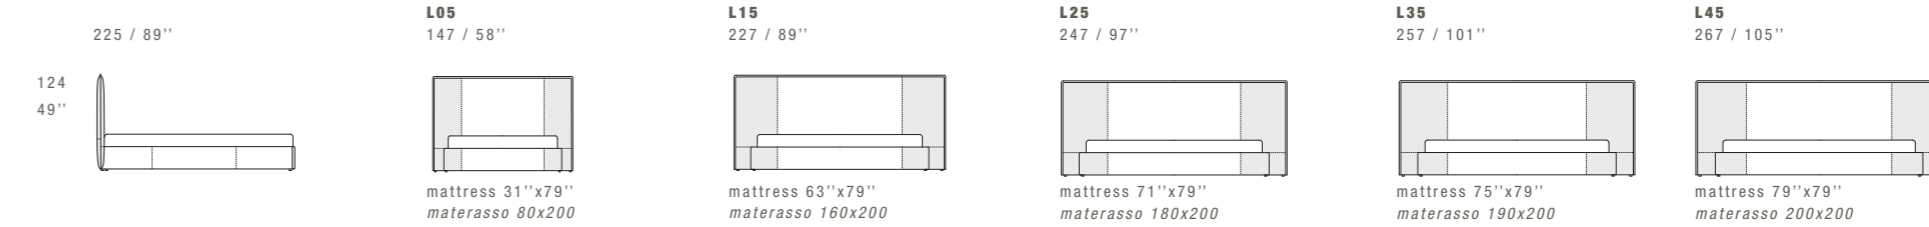

EUROPEAN SIZES / MISURE EUROPEE