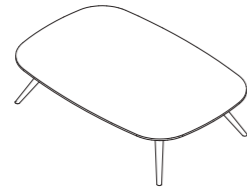

NOTES

- MARBLE TOP AVAILABLE

T66
56X53XH.45 / 22X21XH.18"

T67
90X80XH.34 / 35X31XH.13"

T68
120X80XH.29 / 47X31XH.11"

T83
56X53XH.49 / 22X21XH.19"

COFFEE TABLES

STANDARD FEATURES