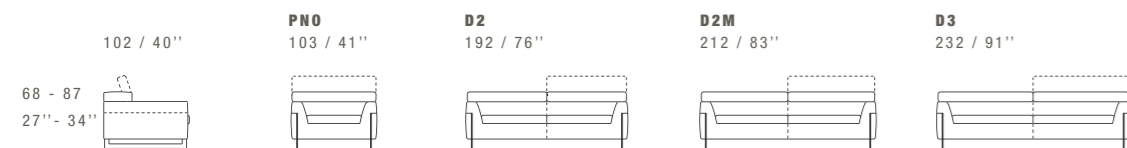

BELLEVUE

DIMENSIONS: THE FIRST FIGURE SHOWS SIZES IN CENTIMETERS, THE SECOND IN INCHES.
EACH PIECE IS MADE BY HAND AND HAS ITS OWN UNIQUENESS. MEASURES MAY VARY WITH A TOLERANCE UP TO 3%.
MIXING ABOVE GROUPS (X - Y - J) WILL CREATE SECTIONALS WITH DIFFERENT SEAT WIDTHS.
CORNER PIECE E01 IS AN ODD PIECE AND CAN BE USED WITH ALL ABOVE GROUPS X - Y - J.
SEAT DEPTH 56 CM - 22". SEAT HEIGHT 42 CM - 17".