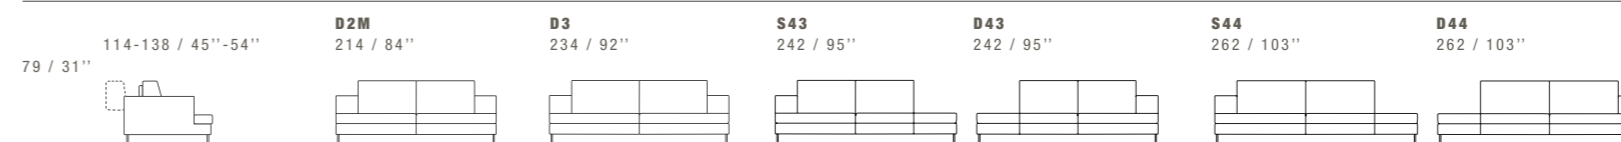

SUNSET

DIMENSIONS: THE FIRST FIGURE SHOWS SIZES IN CENTIMETERS, THE SECOND IN INCHES.
EACH PIECE IS MADE BY HAND AND HAS ITS OWN UNIQUENESS. MEASURES MAY VARY WITH A TOLERANCE UP TO 3%.
MIXING ABOVE GROUPS (Y - J) WILL CREATE SECTIONALS WITH DIFFERENT SEAT WIDTHS.
CORNER PIECE E01 IS AN ODD PIECE AND CAN BE USED WITH ALL ABOVE GROUPS Y - J.
SEAT DEPTH 66/106 CM - 26/42". SEAT HEIGHT 43 CM - 17".