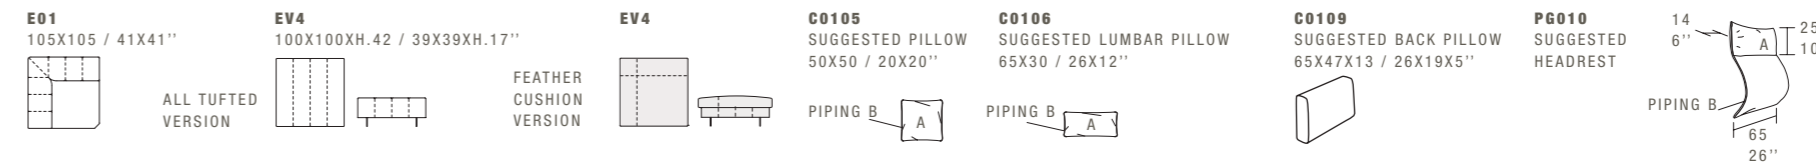

NOTES
PIECES S07/D07 CAN BE USED BOTH AS SECTIONAL UNIT, OR FREE STANDING.
PIECES S07/D07 INCLUDE ONE C0109 PILLOW FREE OF CHARGE.