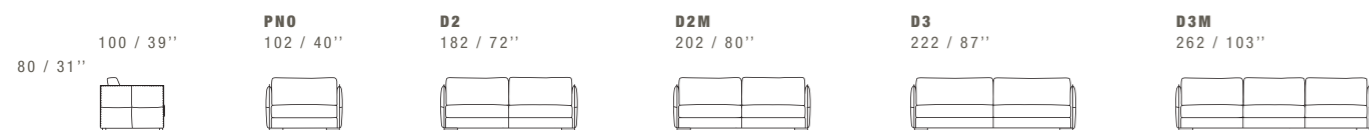

PEOPLE HAS THE
ART IN THE HEART

Every PROJECT has an unique soul

ALFRED

DIMENSIONS: THE FIRST FIGURE SHOWS SIZES IN CENTIMETERS, THE SECOND IN INCHES.
EACH PIECE IS MADE BY HAND AND HAS ITS OWN UNIQUENESS. MEASURES MAY VARY WITH A TOLERANCE UP TO 3%.
MIXING ABOVE GROUPS (X - Y - J) WILL CREATE SECTIONALS WITH DIFFERENT SEAT WIDTHS.
CORNER PIECE E01 IS AN ODD PIECE AND CAN BE USED WITH ALL ABOVE GROUPS X - Y - J.
SEAT DEPTH 56 CM - 22". SEAT HEIGHT 43 CM - 17".