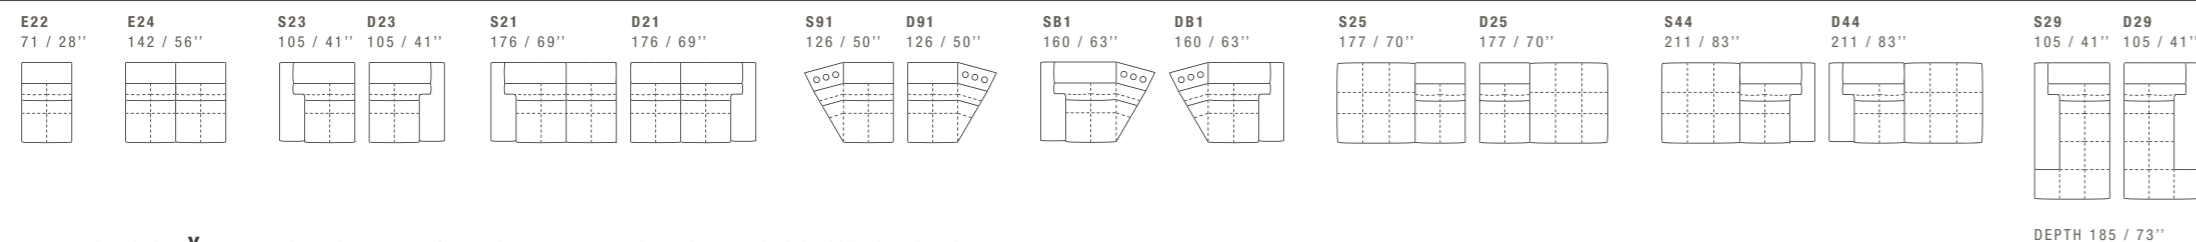

X ALL ITEMS IN GROUP X HAVE THE SAME SEAT WIDTH / TUTTI GLI ELEMENTI DEL GRUPPO X HANNO LO STESSO MODULO DI SEDUTA