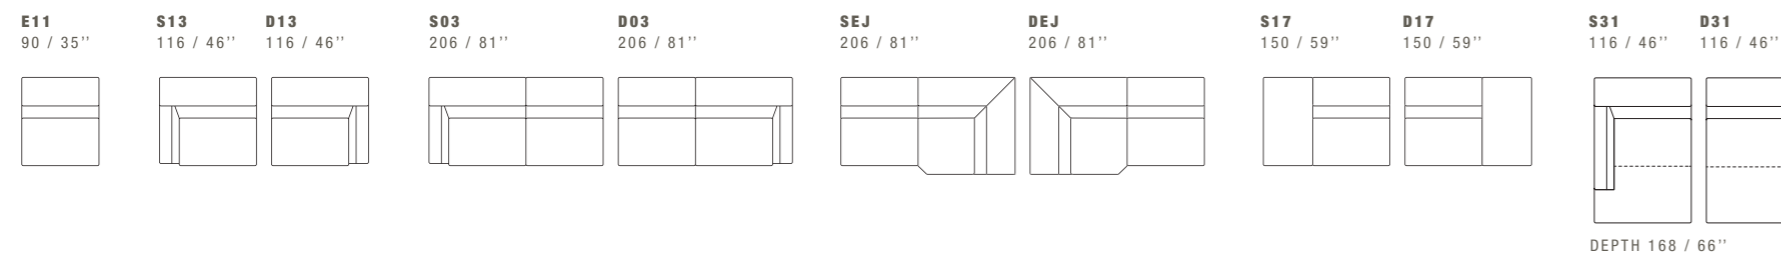

J ALL ITEMS IN GROUP J HAVE THE SAME SEAT WIDTH / TUTTI GLI ELEMENTI DEL GRUPPO J HANNO LO STESSO MODULO DI SEDUTA