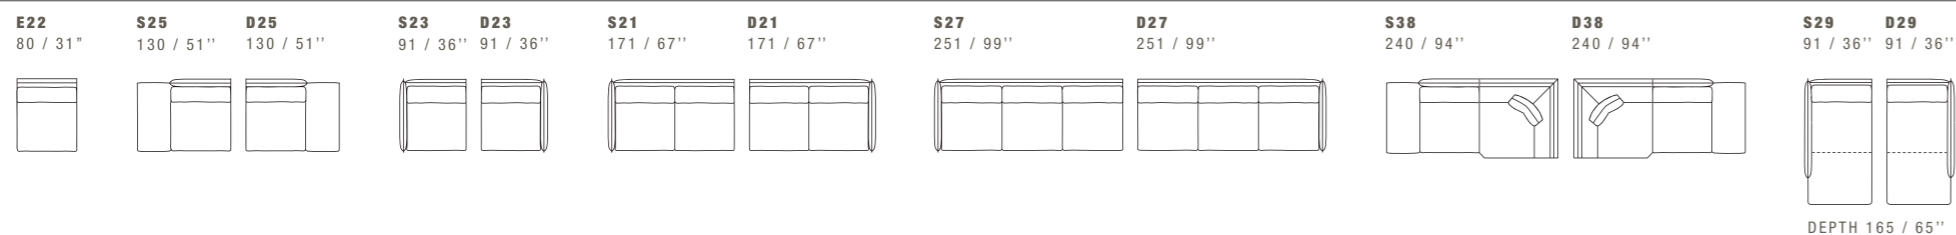

X ALL ITEMS IN GROUP X HAVE THE SAME SEAT WIDTH / TUTTI GLI ELEMENTI DEL GRUPPO X HANNO LO STESSO MODULO DI SEDUTA

Y ALL ITEMS IN GROUP Y HAVE THE SAME SEAT WIDTH / TUTTI GLI ELEMENTI DEL GRUPPO Y HANNO LO STESSO MODULO DI SEDUTA