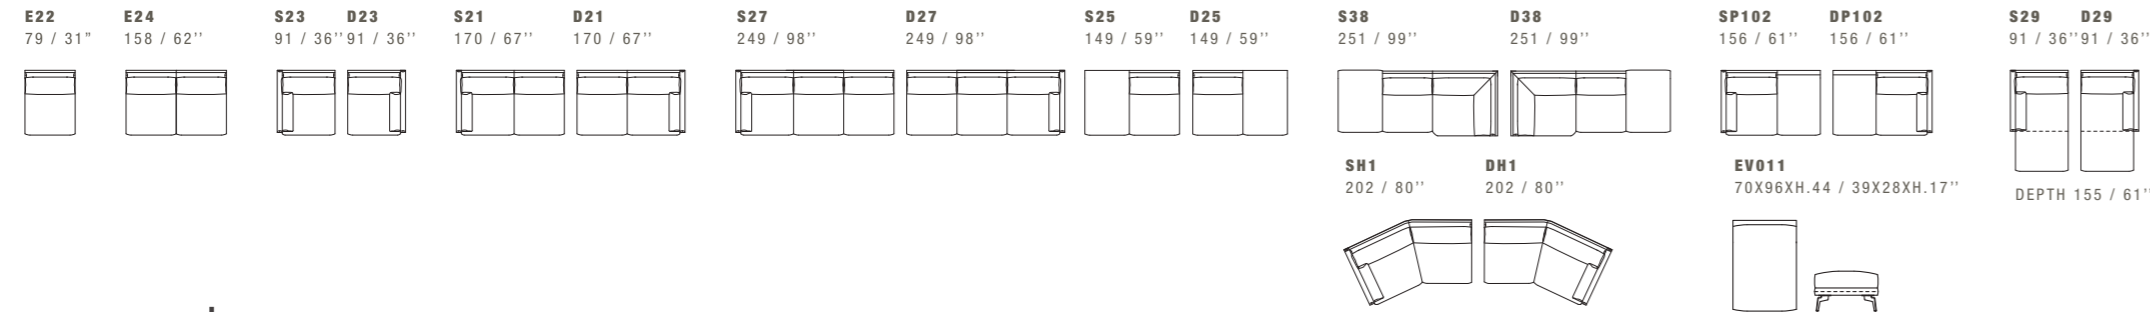

X ALL ITEMS IN GROUP X HAVE THE SAME SEAT WIDTH / TUTTI GLI ELEMENTI DEL GRUPPO X HANNO LO STESSO MODULO DI SEDUTA