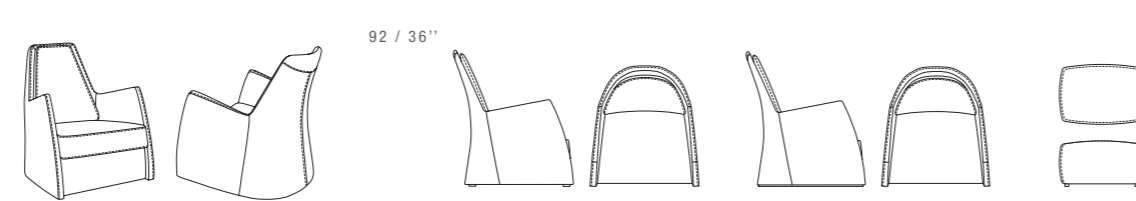

SEAT DEPTH 56 CM - 22"
SEAT HEIGHT 45 CM - 18"

PNA
82X89 / 32X35"

KATE

SEAT DEPTH 56 CM - 22"
SEAT HEIGHT 44 CM - 17"

PNA
75X89 / 30X35"

POL (SWIVEL)
75X89 / 30X35"

EV1
67X50XH.38
26X20XH.15"

OCCASIONAL CHAIRS