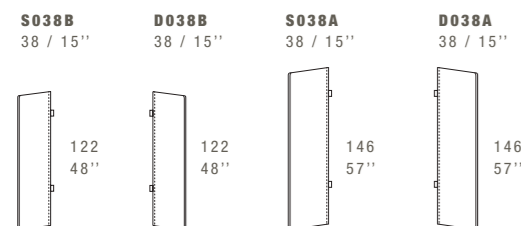

MOVABLE SIDES PANELS / TERMINALI ORIENTABILI