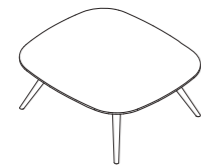

NOTES

- MARBLE TOP AVAILABLE

T66
56X53XH.45 / 22X21XH.18"

T67
90X80XH.34 / 35X31XH.13"

T68
120X80XH.29 / 47X31XH.11"

T83
56X53XH.49 / 22X21XH.19"

COFFEE TABLES

STANDARD FEATURES