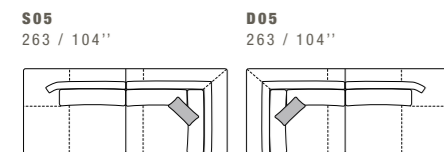

J ALL ITEMS IN GROUP J HAVE THE SAME SEAT WIDTH / TUTTI GLI ELEMENTI DEL GRUPPO J HANNO LO STESSO MODULO DI SEDUTA