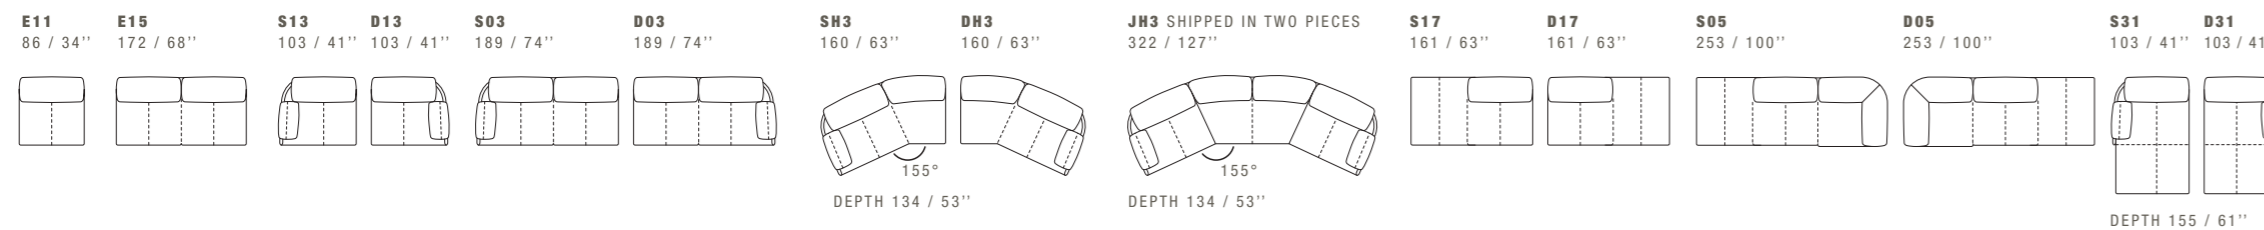

J ALL ITEMS IN GROUP J HAVE THE SAME SEAT WIDTH / TUTTI GLI ELEMENTI DEL GRUPPO J HANNO LO STESSO MODULO DI SEDUTA