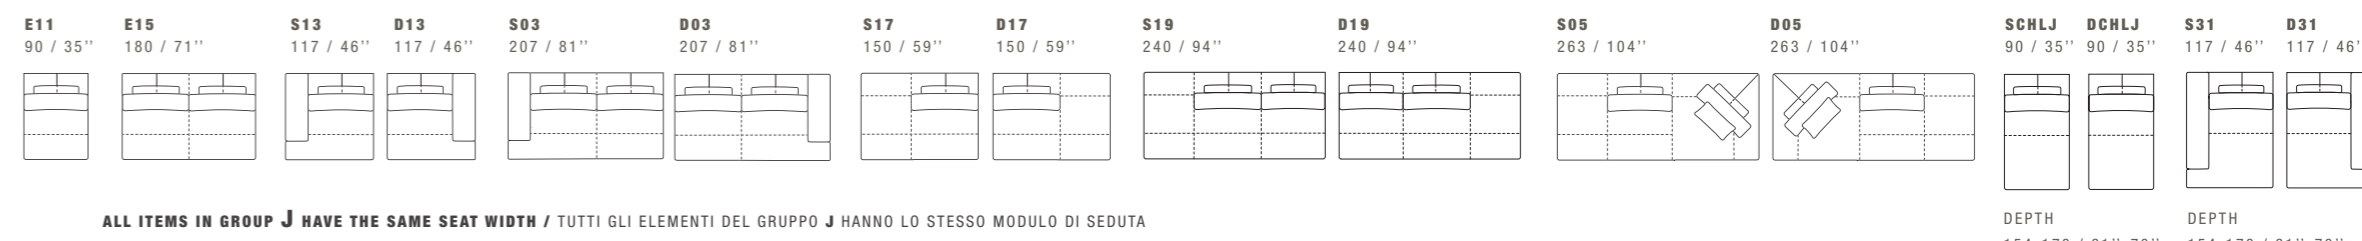

SINGLE FRAME SEPARABLE FRAME

J ALL ITEMS IN GROUP J HAVE THE SAME SEAT WIDTH / TUTTI GLI ELEMENTI DEL GRUPPO J HANNO LO STESSO MODULO DI SEDUTA