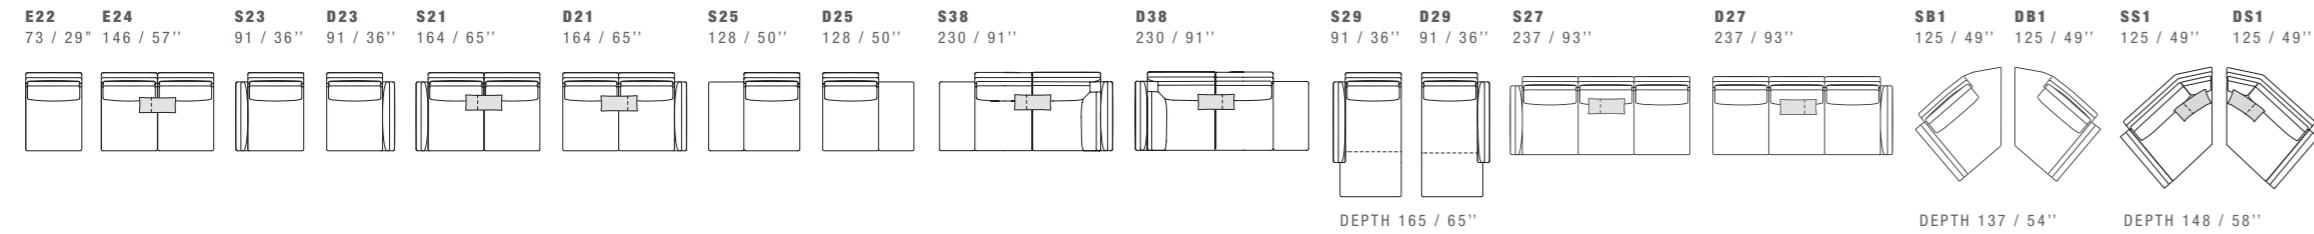

X ALL ITEMS IN GROUP X HAVE THE SAME SEAT WIDTH / TUTTI GLI ELEMENTI DEL GRUPPO X HANNO LO STESSO MODULO DI SEDUTA