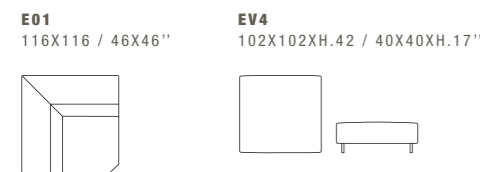

J ALL ITEMS IN GROUP J HAVE THE SAME SEAT WIDTH / TUTTI GLI ELEMENTI DEL GRUPPO J HANNO LO STESSO MODULO DI SEDUTA