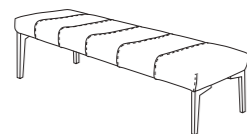

P009-A WOOD LEGS

150X50XH.39 / 59X20XH.15"

NOCE CANALETTO FRASSINO