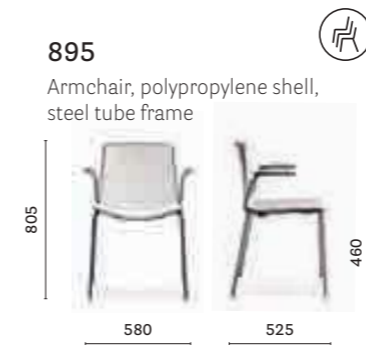

## SIZES / DIMENSIONI

890/2

Side chair, upholstered shell, steel tube frame

897/2

Side chair, upholstered shell, steel rod sled frame

895/2

Armchair, upholstered shell, steel tube frame

898/2