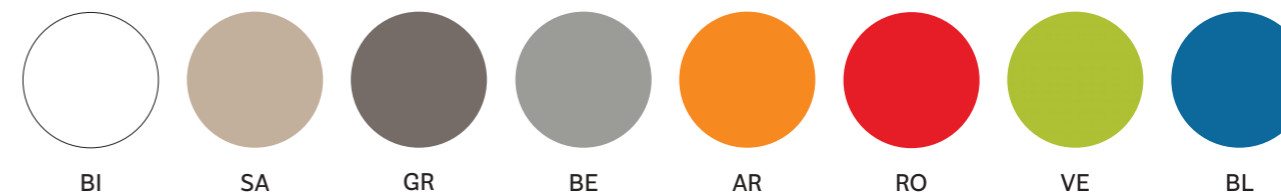

polypropylene / polipropilene (Snow junior chair)