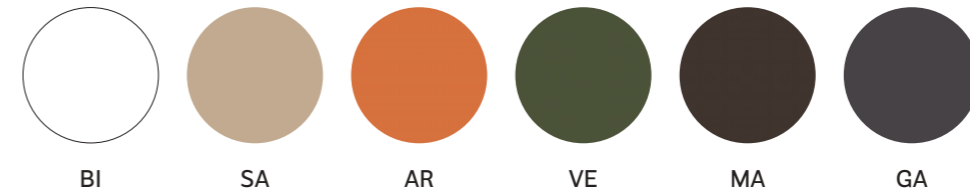

FINISHES / FINITURE

polypropylene / polipropilene (Plus armchair)