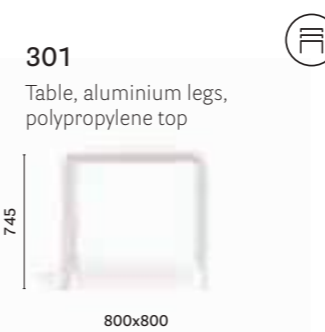

### SIZES / DIMENSIONI

For Snow table 301-301JR see finishes in Tables catalogue