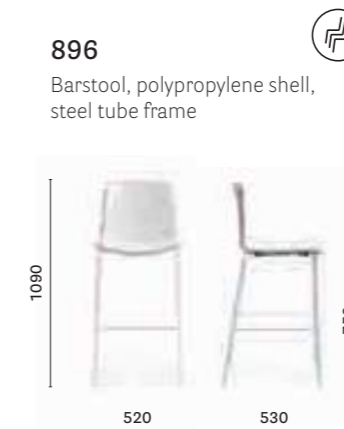

## SIZES / DIMENSIONI

890/2

Side chair, upholstered shell, steel tube frame

897/2

Side chair, upholstered shell, steel rod sled frame

895/2

Armchair, upholstered shell, steel tube frame

898/2