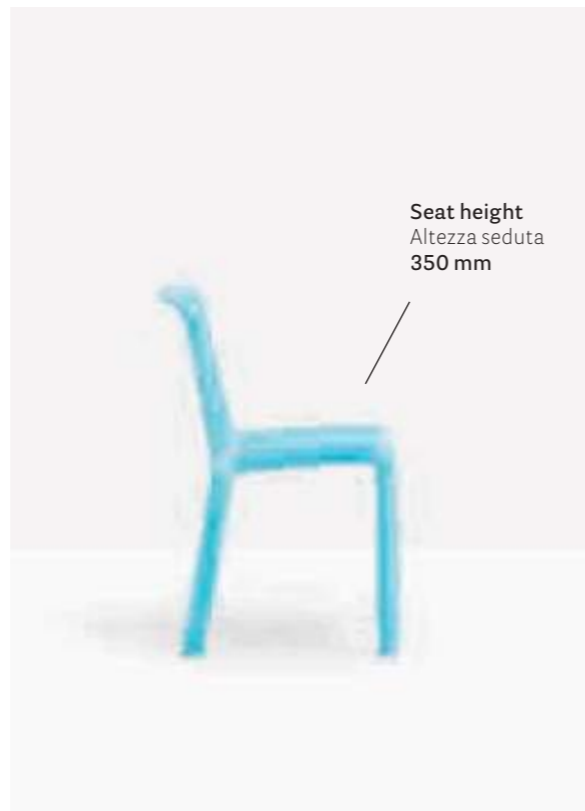

Junior chair

Sedia Junior