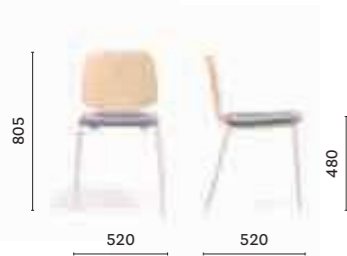

Side chair, solid ash wood legs, ash plywood shell

**2700/A**

Side chair, solid ash wood legs, ash plywood shell, upholstered seat

**2710**

Side chair, ash plywood shell, steel tube frame

**2710/A**

Side chair, ash plywood shell with upholstered seat, steel tube frame

**2720**

Side chair, ash plywood shell, steel rod sled frame

**2720/A**

Side chair, ash plywood shell with upholstered seat, steel rod sled frame

**2730**

Side chair, technopolymer shell, steel tube frame

**2730/A**