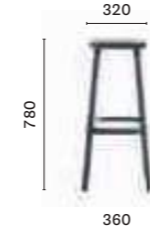

2706/A

Ash wood barstool, upholstered seat, aluminium footrest