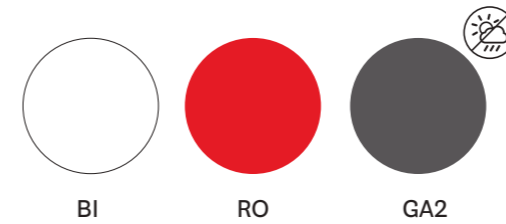

polyethylene / polietilene (Plus Air lounge armchair and sofa)