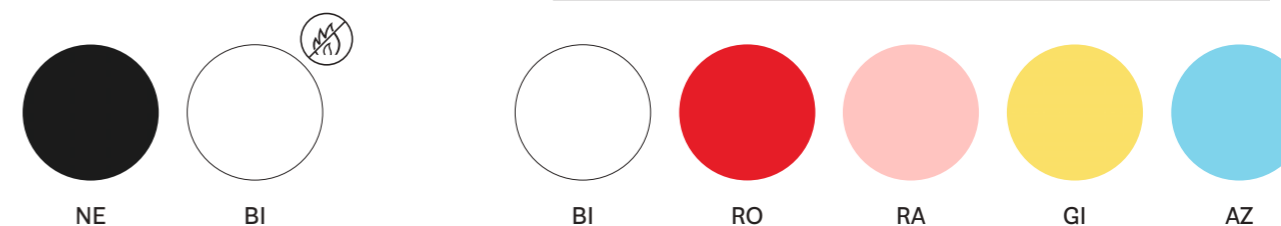

AWARDS / PREMI

CERTIFICATES / CERTIFICAZIONI

According to EN 15373:2007 level 3, severe
EN di riferimento 15373:2007 livello 3, severo