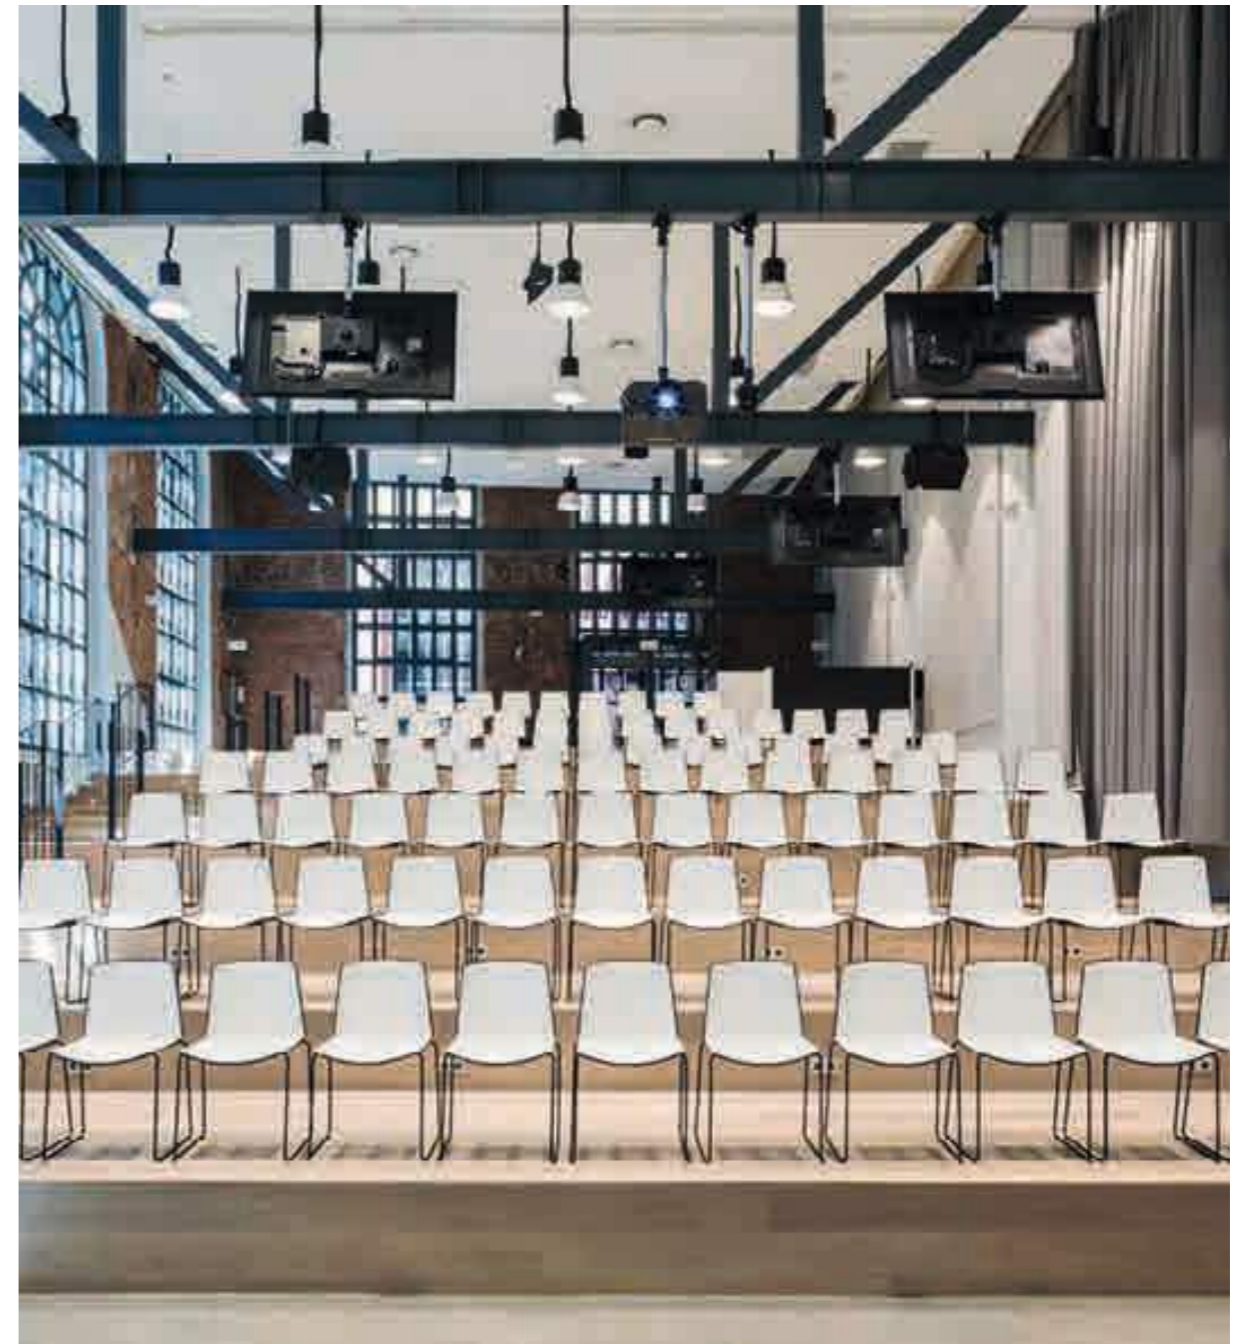

## Google Campus

Madrid, Spain

Project: Conference room  
Architect: Jump Studios  
Product: Tweet side chair