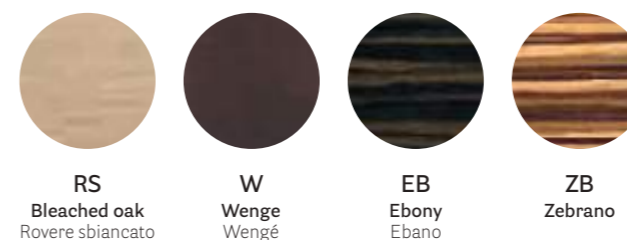

4405F

Barstool, upholstered seat, stainless steel central base

4405G

Barstool, upholstered seat, stainless steel central base

4407F

Barstool, plywood seat, stainless steel central base

4407

Barstool, plywood seat, stainless steel central base

FINISHES / FINITURE

coated oak / rovere verniciato

fabrics / tessuti

→ see booklet for finishes / vedi catalogo finiture

stainless steel / acciaio inox