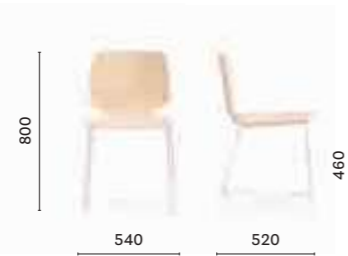

Side chair, solid ash wood legs, ash plywood shell

**2700/A**

Side chair, solid ash wood legs, ash plywood shell, upholstered seat

**2710**

Side chair, ash plywood shell, steel tube frame

**2710/A**

Side chair, ash plywood shell with upholstered seat, steel tube frame

**2720**

Side chair, ash plywood shell, steel rod sled frame

**2720/A**

Side chair, ash plywood shell with upholstered seat, steel rod sled frame

**2730**

Side chair, technopolymer shell, steel tube frame

**2730/A**