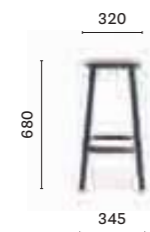

**2789**

Lounge armchair, upholstered shell, die-cast four-star aluminium base

**2702**

Ash wood barstool, aluminium footrest

**2702/A**

Ash wood barstool, upholstered seat, aluminium footrest

**2706**

Ash wood barstool, aluminium footrest

**2706/A**

Ash wood barstool, upholstered seat, aluminium footrest

**2703**

Ash wood low stool

**2703/A**

Ash wood low stool, upholstered seat

SIZES / DIMENSIONI

**2747**