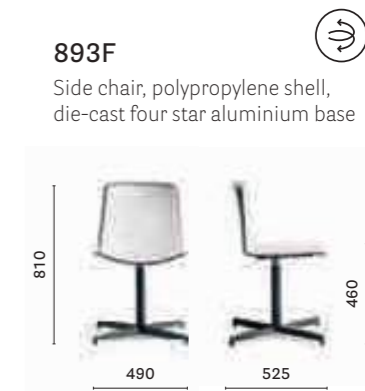

## SIZES / DIMENSIONI

890/2

Side chair, upholstered shell, steel tube frame

897/2

Side chair, upholstered shell, steel rod sled frame

895/2

Armchair, upholstered shell, steel tube frame

898/2