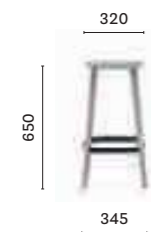

2702

Ash wood barstool, aluminium footrest