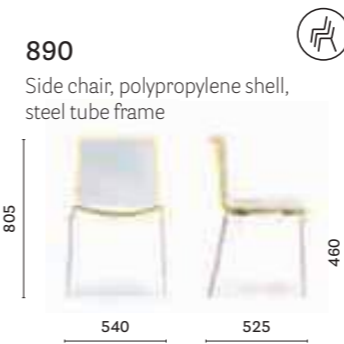

## SIZES / DIMENSIONI

890/2

Side chair, upholstered shell, steel tube frame

897/2

Side chair, upholstered shell, steel rod sled frame

895/2

Armchair, upholstered shell, steel tube frame

898/2