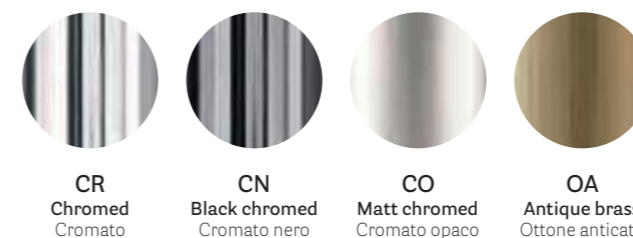

polypropylene / polipropilene

White front side always / scocca interna sempre bianca

fabrics / tessuti

→ see booklet for finishes  
vedi catalogo finiture

steel / acciaio

powder coated / verniciato

→ see booklet for finishes  
vedi catalogo finiture