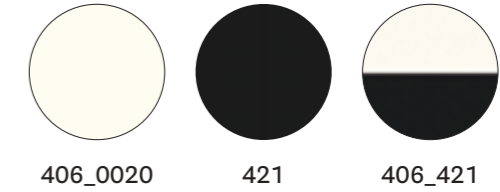

laminated / laminato

fabrics / tessuti

→ see booklet for finishes
vedi catalogo finiture