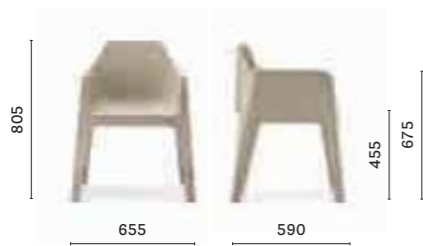

## Sportpiù

Bergamo, Italy

**Project:** Fitness centre  
**Products:** Plus armchair, Bold table

SIZES / DIMENSIONI

630

Polypropylene armchair

630.3

Cushion for armchair only  
WIDTH: 430