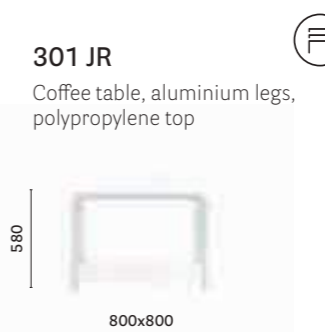

### SIZES / DIMENSIONI

For Snow table 301-301JR see finishes in Tables catalogue