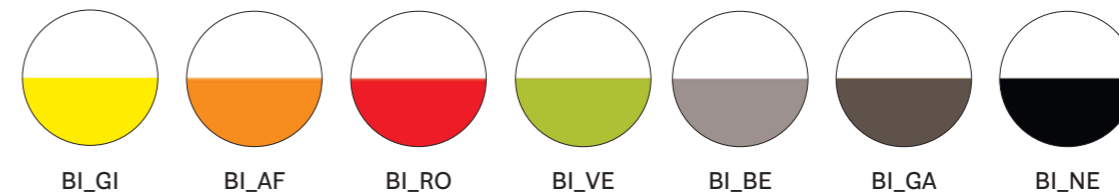

polypropylene / polipropilene

White front side always / scocca interna sempre bianca

fabrics / tessuti

→ see booklet for finishes  
vedi catalogo finiture

steel / acciaio

powder coated / verniciato

→ see booklet for finishes  
vedi catalogo finiture