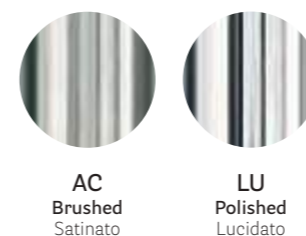

FINISHES / FINITURE

coated oak / rovere verniciato

fabrics / tessuti

→ see booklet for finishes / vedi catalogo finiture

stainless steel / acciaio inox