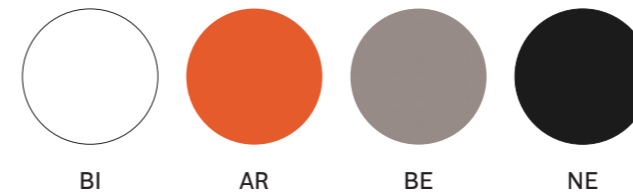

polypropylene / polipropilene

White front side always / scocca interna sempre bianca

fabrics / tessuti

→ see booklet for finishes  
vedi catalogo finiture

steel / acciaio

powder coated / verniciato

→ see booklet for finishes  
vedi catalogo finiture