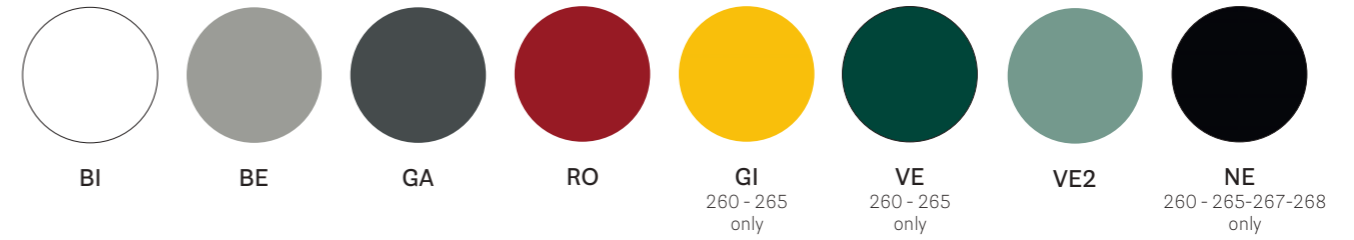

Polypropylene armchair, fire-retardant grade

267

Polypropylene barstool

268

Polypropylene barstool

FINISHES / FINITURE

polypropylene / polipropilene

BI