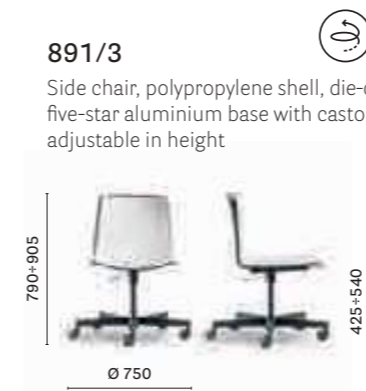

## SIZES / DIMENSIONI

890/2

Side chair, upholstered shell, steel tube frame

897/2

Side chair, upholstered shell, steel rod sled frame

895/2

Armchair, upholstered shell, steel tube frame

898/2