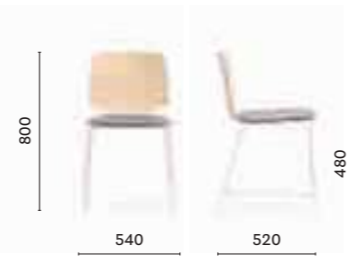

Side chair, solid ash wood legs, ash plywood shell

**2700/A**

Side chair, solid ash wood legs, ash plywood shell, upholstered seat

**2710**

Side chair, ash plywood shell, steel tube frame

**2710/A**

Side chair, ash plywood shell with upholstered seat, steel tube frame

**2720**

Side chair, ash plywood shell, steel rod sled frame

**2720/A**

Side chair, ash plywood shell with upholstered seat, steel rod sled frame

**2730**

Side chair, technopolymer shell, steel tube frame

**2730/A**