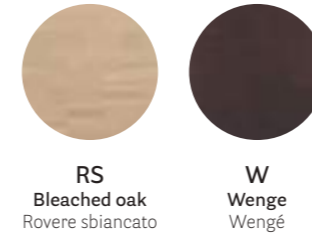

Barstool, leather shell, stainless steel central base

FINISHES / FINITURE

coated oak / rovere verniciato

laminated / laminato

fabrics / tessuti

→ see booklet for finishes  
vedi catalogo finiture

steel / acciaio