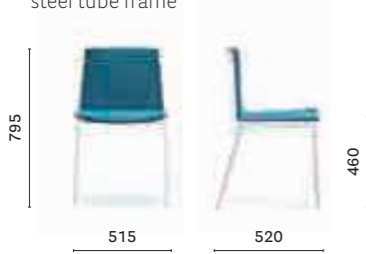

727

Side chair, upholstered front shell, polycarbonate back shell, die-cast aluminium four-star base with castors

727/2

Side chair, upholstered front shell, polycarbonate back shell, die-cast aluminium four-star base