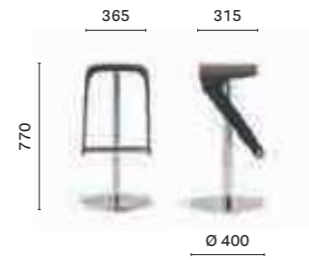

SIZES / DIMENSIONI

495

Barstool, plywood shell, steel central base

496

Barstool, plywood shell, stainless steel central base

497

Barstool, leather shell, steel central base

498