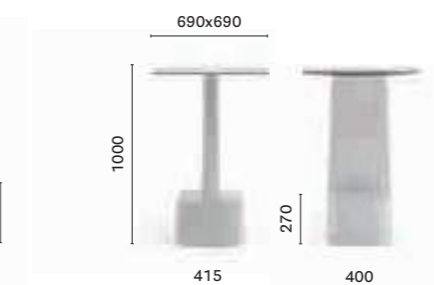

### SIZES / DIMENSIONI

**860**

Polyethylene barstool

**861**

Polyethylene base and solid laminate top

For Serif table 861 see finishes in Tables catalogue