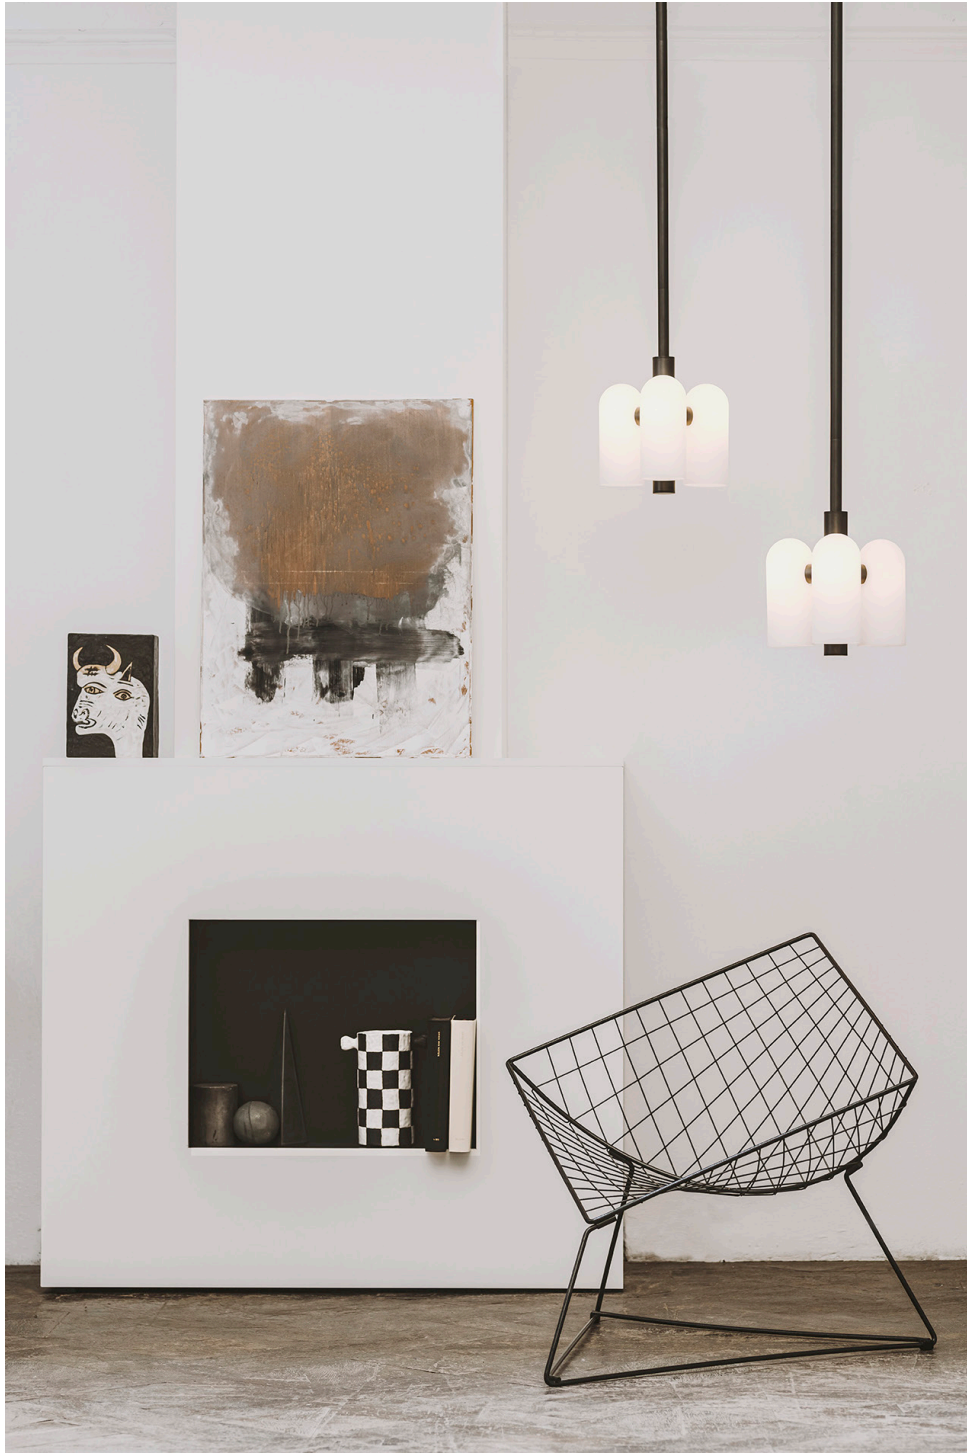

ODYSSEY

LINEAR CHANDELIER MD

PENDANT 4

TABLE LAMP 1

The Odyssey Collection

Machines frozen in motion, the Odyssey collection captures eventful journeys seen through a futurist lens.

Available in three finishes (natural brass, polished nickel and gunmetal) solid brass rods create an open axis for structure, bisected by elegant arched cylinders. Neo-classical globes are arranged in even rows and honeycombs, rendered in ephemeral opaque or frosted glass.

Environmental light casted from another space. While in use, clouded glass diffuses points of light giving a pleasant glow. While off, delicate curves reflect bold straight lines- the iconic architecture of past and future.

WALL SCONCES

WALL SCONCE SM

WALL SCONCE MD

WALL SCONCE LG

TABLE LAMP 1

PENDANT 6

PENDANT 4

FLOOR LAMP 6