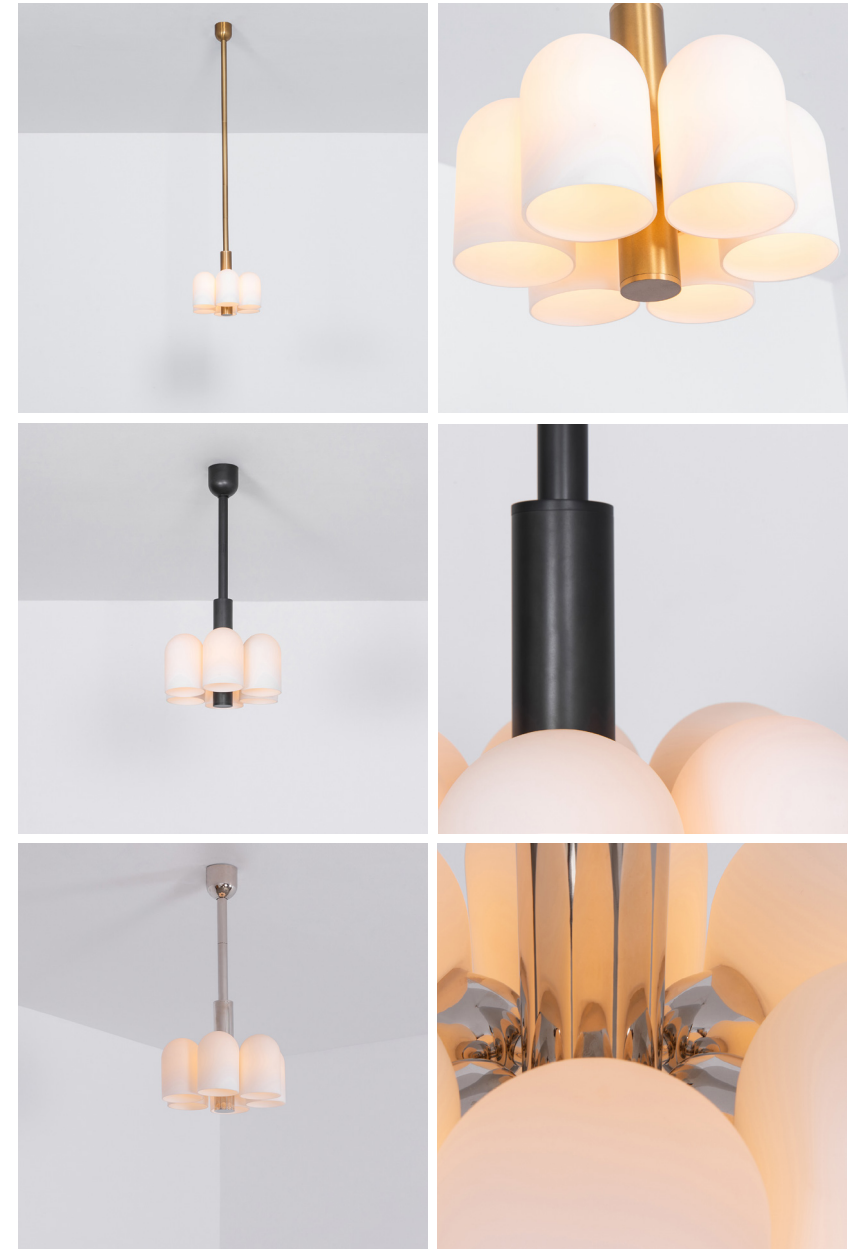

ODYSSEY

LINEAR CHANDELIER MD

PENDANT 4

TABLE LAMP 1

The Odyssey Collection

Machines frozen in motion, the Odyssey collection captures eventful journeys seen through a futurist lens.

Available in three finishes (natural brass, polished nickel and gunmetal) solid brass rods create an open axis for structure, bisected by elegant arched cylinders. Neo-classical globes are arranged in even rows and honeycombs, rendered in ephemeral opaque or frosted glass.

WALL SCONCES

WALL SCONCE SM

WALL SCONCE MD

WALL SCONCE LG

TABLE LAMP 1

PENDANT 6

PENDANT 4

FLOOR LAMP 6