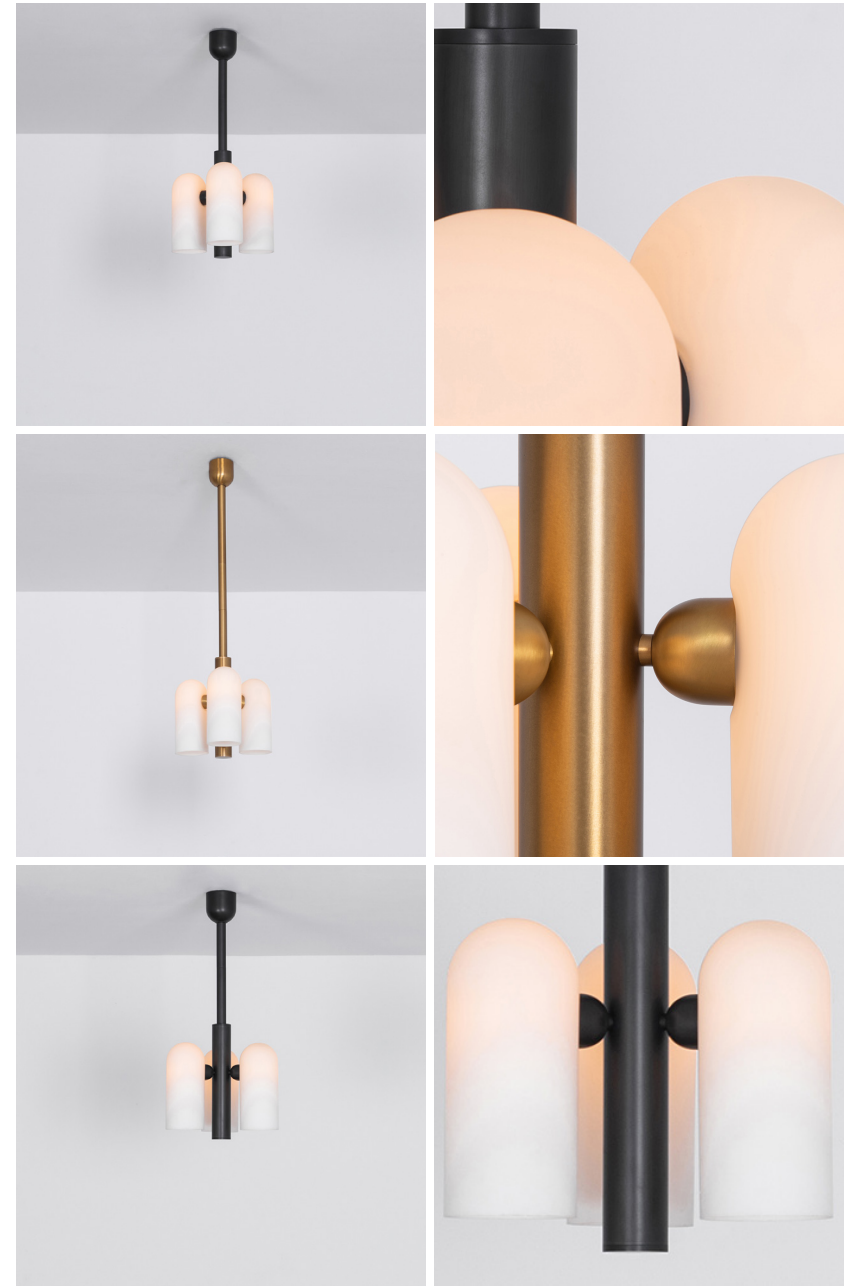

ODYSSEY

LINEAR CHANDELIER MD

PENDANT 4

TABLE LAMP 1

The Odyssey Collection

Machines frozen in motion, the Odyssey collection captures eventful journeys seen through a futurist lens.

Available in three finishes (natural brass, polished nickel and gunmetal) solid brass rods create an open axis for structure, bisected by elegant arched cylinders. Neo-classical globes are arranged in even rows and honeycombs, rendered in ephemeral opaque or frosted glass.

WALL SCONCES

WALL SCONCE SM

WALL SCONCE MD

WALL SCONCE LG

TABLE LAMP 1

PENDANT 6

PENDANT 4

FLOOR LAMP 6

DIMENSIONS
W 90.8 x H 41.6 cm

GLASS LAMPSHADE
6 x Ø 10 x H 30 cm

WEIGHT
12.6 kg

LIGHT SOURCE
E14 / MAX 15W

ODYSSEY LINEAR
CHANDELIER LG
CODE B158

DIMENSIONS
W 182.8 x D 31.5 x H 42.4 cm

GLASS LAMPSHADE
16 x Ø 10 x H 30 cm