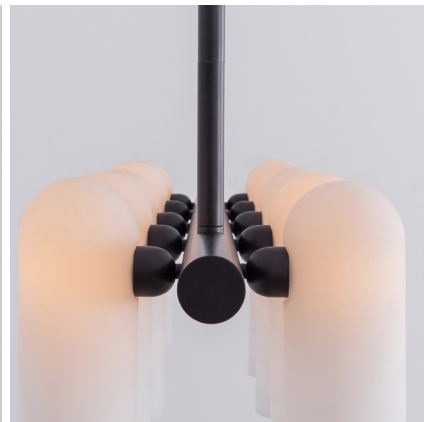

ODYSSEY

LINEAR CHANDELIER MD

PENDANT 4

TABLE LAMP 1

The Odyssey Collection

Machines frozen in motion, the Odyssey collection captures eventful journeys seen through a futurist lens.

Available in three finishes (natural brass, polished nickel and gunmetal) solid brass rods create an open axis for structure, bisected by elegant arched cylinders. Neo-classical globes are arranged in even rows and honeycombs, rendered in ephemeral opaque or frosted glass.

LINEAR CHANDELIERS

LINEAR CHANDELIER LG

LINEAR CHANDELIER MD

LINEAR CHANDELIER SM

LINEAR CHANDELIER XS

ROUND CHANDELIER SM

ROUND CHANDELIER MD

ROUND CHANDELIER LG