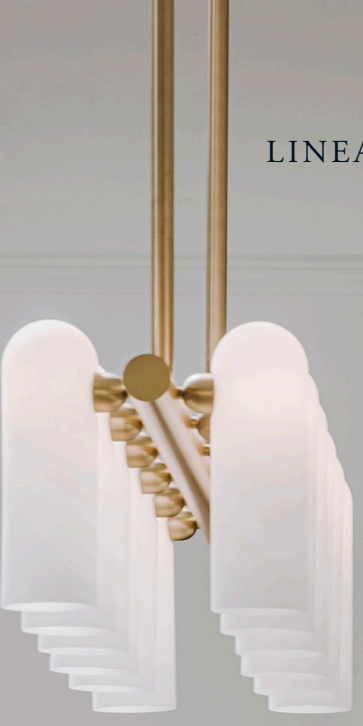

SCHWUNG

ABOUT	5
 ODYSSEY	7
 TUBULAR	28
 OUR CLASSICS	32
OVERVIEW	41

Contact us
+ 48 605 332 600
info@schwunghome.com

Connect with us
www.schwunghome.com
[@schwunghome_lighting](https://www.instagram.com/schwunghome_lighting)

ODYSSEY

LINEAR CHANDELIER MD

PENDANT 4

TABLE LAMP 1

The Odyssey Collection

Machines frozen in motion, the Odyssey collection captures eventful journeys seen through a futurist lens.

Available in three finishes (natural brass, polished nickel and gunmetal) solid brass rods create an open axis for structure, bisected by elegant arched cylinders. Neo-classical globes are arranged in even rows and honeycombs, rendered in ephemeral opaque or frosted glass.