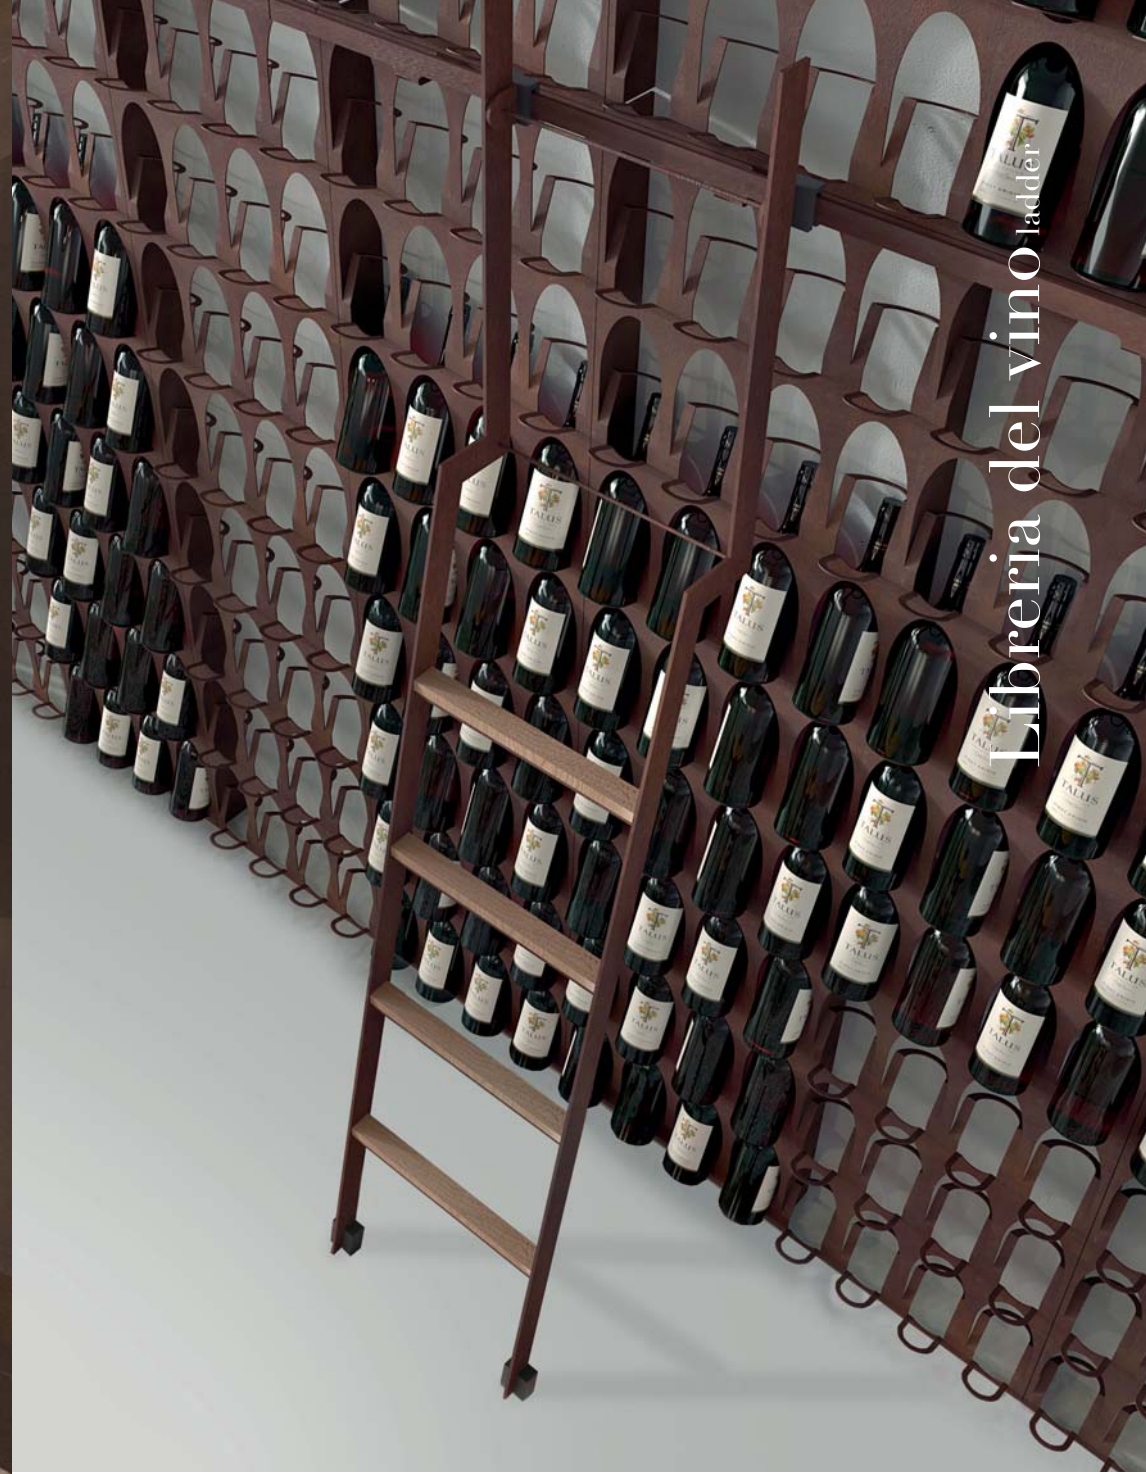

elite, TO BE

libreria del vino ladder

Ala table | Tina chair | Ketil stool | Nest midi lamps

Taolin table | Kaalta stool

Al coffee table and stools | Tuli lamps

Gami

Wood sides

Wall mounted modules

Noa table, chairs and cabinet | Al stools | Lenti lamps

Mooie

Napala

Aia table | Trog chair | Goblet lamp

M24

Hug

The family

La Vit

Ladder

50 x 18 x h 50

50 x 18 x h 100

50 x 34 x h 100

75 x 18 x h 75

75 x 34 x h 75

Single modules

Single sides

81 x 26/30 x h 180

81 x 34 x h 180

156 x 26/30 x h 180

81 x 50/55 x h 180

156 x 50/55 x h 180

Double sides