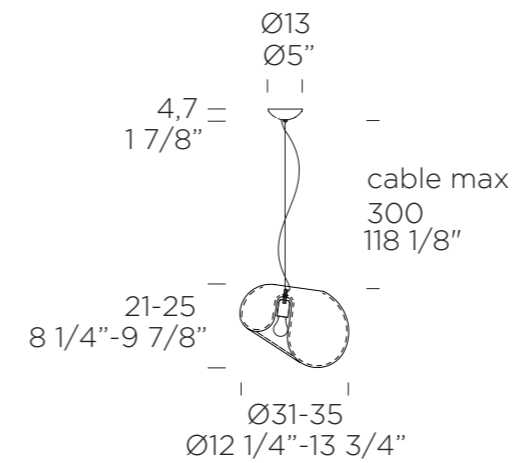

LIGHTBODY

Jörg Hugo, 2021

LEUCOS

Lightbody Bold T

LIGHTBODY BOLD T

TYPE	Table lamp
ENVIRONMENT	indoor
MATERIALS	glass diffuser and metal structure
FINISHES	transparent glass + matte black structure
DIMENSIONS	ø31-35cm h21-25cm [ø12 1/4"-13 3/4" h8 1/4"-9 7/8"] Cable length: 200cm [78 3/4"]
LIGHT SOURCE	E27 1 x 10W Retrofit LED
LIGHT SOURCE FOR US AND CANADA	E26 1 x 10W Retrofit LED
CONTROL	on-off or dimmer on cord
MARKING	DRY LOCATION   

Lightbody Bold S
Finish: transparent glass +
matte black structure

Lightbody S
Finish: transparent glass +
matte black structure

Lightbody S & Lightbody Bold S

LIGHTBODY S

TYPE	Pendant lamp
ENVIRONMENT	indoor
MATERIALS	glass diffuser and metal structure
FINISHES	transparent glass + matte black structure
DIMENSIONS	Diffuser: ø31-35cm h31-35cm [ø12 1/4-13 3/4" h12 1/4"-13 3/4"] canopy: ø13cm h4,7cm [ø5" h1 7/8"] Cable lenght: 300cm [118 1/8"]
LIGHT SOURCE	E27 1 x 10W Retrofit LED
LIGHT SOURCE FOR US AND CANADA	E26 1 x 10W Retrofit LED
MARKING	DRY LOCATION    

LIGHTBODY BOLD S

TYPE	Pendant lamp
ENVIRONMENT	indoor
MATERIALS	glass diffuser and metal structure
FINISHES	transparent glass + matte black structure
DIMENSIONS	Diffuser: ø31-35cm h21-25cm [ø12 1/4"-13 3/4" h8 1/4"-9 7/8"] canopy: ø13cm h4,7cm [ø5" h1 7/8"] Cable lenght: 300cm [118 1/8"]
LIGHT SOURCE	E27 1 x 10W Retrofit LED
LIGHT SOURCE FOR US AND CANADA	E26 1 x 10W Retrofit LED
MARKING	DRY LOCATION    