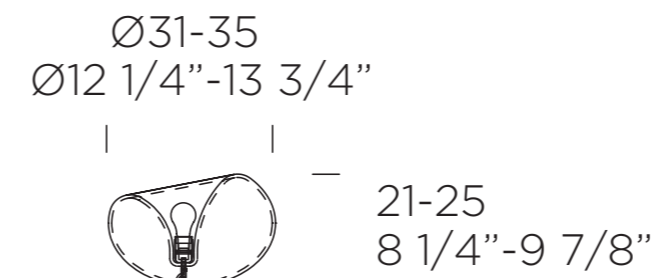

LIGHTBODY

Jörg Hugo, 2021

LEUCOS

Lightbody Bold T

LIGHTBODY BOLD T

TYPE	Table lamp
ENVIRONMENT	indoor
MATERIALS	glass diffuser and metal structure
FINISHES	transparent glass + matte black structure
DIMENSIONS	ø31-35cm h21-25cm [ø12 1/4"-13 3/4" h8 1/4"-9 7/8"] Cable length: 200cm [78 3/4"]
LIGHT SOURCE	E27 1 x 10W Retrofit LED
LIGHT SOURCE FOR US AND CANADA	E26 1 x 10W Retrofit LED
CONTROL	on-off or dimmer on cord
MARKING	DRY LOCATION   

Lightbody Bold S
Finish: transparent glass +
matte black structure

Lightbody S
Finish: transparent glass +
matte black structure

Lightbody S & Lightbody Bold S

LIGHTBODY S

TYPE	Pendant lamp
ENVIRONMENT	indoor
MATERIALS	glass diffuser and metal structure
FINISHES	transparent glass + matte black structure
DIMENSIONS	Diffuser: ø31-35cm h31-35cm [ø12 1/4-13 3/4" h12 1/4"-13 3/4"] canopy: ø13cm h4,7cm [ø5" h1 7/8"] Cable lenght: 300cm [118 1/8"]
LIGHT SOURCE	E27 1 x 10W Retrofit LED
LIGHT SOURCE FOR US AND CANADA	E26 1 x 10W Retrofit LED
MARKING	DRY LOCATION    

LIGHTBODY BOLD S

TYPE	Pendant lamp
ENVIRONMENT	indoor
MATERIALS	glass diffuser and metal structure
FINISHES	transparent glass + matte black structure
DIMENSIONS	Diffuser: ø31-35cm h21-25cm [ø12 1/4"-13 3/4" h8 1/4"-9 7/8"] canopy: ø13cm h4,7cm [ø5" h1 7/8"] Cable lenght: 300cm [118 1/8"]
LIGHT SOURCE	E27 1 x 10W Retrofit LED
LIGHT SOURCE FOR US AND CANADA	E26 1 x 10W Retrofit LED
MARKING	DRY LOCATION    