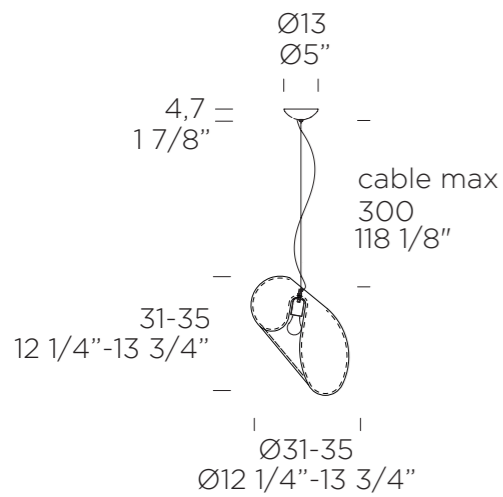

LIGHTBODY

Jörg Hugo, 2021

LEUCOS

Lightbody Bold T

LIGHTBODY BOLD T

TYPE	Table lamp
ENVIRONMENT	indoor
MATERIALS	glass diffuser and metal structure
FINISHES	transparent glass + matte black structure
DIMENSIONS	ø31-35cm h21-25cm [ø12 1/4"-13 3/4" h8 1/4"-9 7/8"] Cable length: 200cm [78 3/4"]
LIGHT SOURCE	E27 1 x 10W Retrofit LED
LIGHT SOURCE FOR US AND CANADA	E26 1 x 10W Retrofit LED
CONTROL	on-off or dimmer on cord
MARKING	DRY LOCATION   

Lightbody Bold S
Finish: transparent glass +
matte black structure

Lightbody S
Finish: transparent glass +
matte black structure

Lightbody S & Lightbody Bold S

LIGHTBODY S

TYPE	Pendant lamp
ENVIRONMENT	indoor
MATERIALS	glass diffuser and metal structure
FINISHES	transparent glass + matte black structure
DIMENSIONS	Diffuser: ø31-35cm h31-35cm [ø12 1/4-13 3/4" h12 1/4"-13 3/4"] canopy: ø13cm h4,7cm [ø5" h1 7/8"] Cable lenght: 300cm [118 1/8"]
LIGHT SOURCE	E27 1 x 10W Retrofit LED
LIGHT SOURCE FOR US AND CANADA	E26 1 x 10W Retrofit LED
MARKING	DRY LOCATION    

LIGHTBODY BOLD S

TYPE	Pendant lamp
ENVIRONMENT	indoor
MATERIALS	glass diffuser and metal structure
FINISHES	transparent glass + matte black structure
DIMENSIONS	Diffuser: ø31-35cm h21-25cm [ø12 1/4"-13 3/4" h8 1/4"-9 7/8"] canopy: ø13cm h4,7cm [ø5" h1 7/8"] Cable lenght: 300cm [118 1/8"]
LIGHT SOURCE	E27 1 x 10W Retrofit LED
LIGHT SOURCE FOR US AND CANADA	E26 1 x 10W Retrofit LED
MARKING	DRY LOCATION    