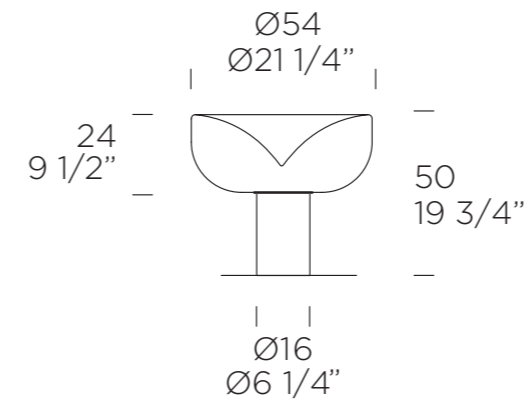

# AELLA T 54

LED REPLACEABLE

<b>TYPE</b>	Table lamp
<b>ENVIRONMENT</b>	indoor
<b>MATERIALS</b>	glass diffuser and brass structure
<b>FINISHES</b>	transparent glass + glossy chrome structure  NEW transparent glass + glossy warm white structure smoke grey glass + vintage brass structure smoke grey glass + matte gunmetal structure smoke grey glass + raw brass structure  other combinations on request
<b>DIMENSIONS</b>	Diffuser: $\text{Ø}54\text{cm}$ h24cm [ $\text{Ø}21\ 1/4''$ h9 1/2"] Base: $\text{Ø}16\text{cm}$ h26cm [ $\text{Ø}6\ 1/4''$ h10 1/4"]
<b>LIGHT SOURCE</b> user replaceable	LED 1 x 26,5W LED 3800lm 3000K CRI $\geq$ 90 LED 1 x 26,5W LED 3660lm 2700K CRI $\geq$ 90 E27 1 x 10W Retrofil LED
<b>LIGHT SOURCE FOR US AND CANADA</b> user replaceable	LED 1 x 26,5W LED 3800lm 3000K CRI $\geq$ 90 LED 1 x 26,5W LED 3660lm 2700K CRI $\geq$ 90
<b>CONTROL</b>	Dimmer on cord
<b>MARKING</b>	DRY LOCATION   

# AELLA S 54

LED REPLACEABLE

<b>TYPE</b>	Pendant lamp
<b>ENVIRONMENT</b>	indoor
<b>MATERIALS</b>	glass diffuser and metal structure
<b>FINISHES</b>	transparent glass + glossy chrome structure NEW transparent glass + glossy warm white structure smoke grey glass + vintage brass structure smoke grey glass + matte gunmetal structure  other combinations on request
<b>DIMENSIONS</b>	Diffuser: $\varnothing 54$ cm h24cm [ $\varnothing 21 \frac{1}{4}$ " h9 $\frac{1}{2}$ "] Canopy: $\varnothing 16$ cm h6cm [ $\varnothing 6 \frac{1}{4}$ " h2 $\frac{3}{8}$ "] Cable: 300cm [ $118 \frac{1}{8}$ "]
<b>LIGHT SOURCE</b> user replaceable	LED 1 x 26,5W LED 3800lm 3000K CRI $\geq$ 90 LED 1 x 26,5W LED 3660lm 2700K CRI $\geq$ 90
<b>LIGHT SOURCE FOR US AND CANADA</b> user replaceable	LED 1 x 26,5W LED 3800lm 3000K CRI $\geq$ 90 LED 1 x 26,5W LED 3660lm 2700K CRI $\geq$ 90
<b>CONTROL</b>	Push-dim; 0/1-10V, DALI Push-dim; 0/1-10V (US AND CANADA)
<b>ON REQUEST</b>	Phase cut dimmer
<b>MARKING</b>	DRY LOCATION    