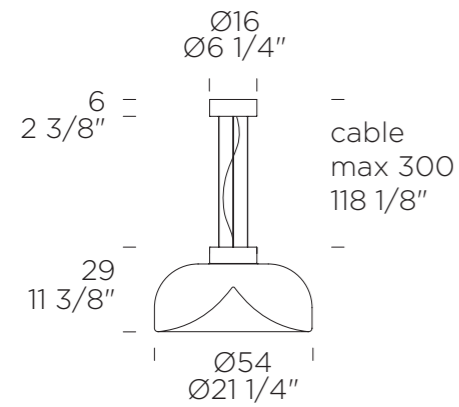

# AELLA T 54

LED REPLACEABLE

<b>TYPE</b>	Table lamp
<b>ENVIRONMENT</b>	indoor
<b>MATERIALS</b>	glass diffuser and brass structure
<b>FINISHES</b>	transparent glass + glossy chrome structure  NEW transparent glass + glossy warm white structure smoke grey glass + vintage brass structure smoke grey glass + matte gunmetal structure smoke grey glass + raw brass structure  other combinations on request
<b>DIMENSIONS</b>	Diffuser: $\text{Ø}54\text{cm}$ h24cm [ $\text{Ø}21\ 1/4''$ h9 1/2"] Base: $\text{Ø}16\text{cm}$ h26cm [ $\text{Ø}6\ 1/4''$ h10 1/4"]
<b>LIGHT SOURCE</b> user replaceable	LED 1 x 26,5W LED 3800lm 3000K CRI $\geq$ 90 LED 1 x 26,5W LED 3660lm 2700K CRI $\geq$ 90 E27 1 x 10W Retrofil LED
<b>LIGHT SOURCE FOR US AND CANADA</b> user replaceable	LED 1 x 26,5W LED 3800lm 3000K CRI $\geq$ 90 LED 1 x 26,5W LED 3660lm 2700K CRI $\geq$ 90
<b>CONTROL</b>	Dimmer on cord
<b>MARKING</b>	DRY LOCATION   

# AELLA S 54

LED REPLACEABLE

<b>TYPE</b>	Pendant lamp
<b>ENVIRONMENT</b>	indoor
<b>MATERIALS</b>	glass diffuser and metal structure
<b>FINISHES</b>	transparent glass + glossy chrome structure NEW transparent glass + glossy warm white structure smoke grey glass + vintage brass structure smoke grey glass + matte gunmetal structure  other combinations on request
<b>DIMENSIONS</b>	Diffuser: $\varnothing 54$ cm h24cm [ $\varnothing 21 \frac{1}{4}$ " h9 $\frac{1}{2}$ "] Canopy: $\varnothing 16$ cm h6cm [ $\varnothing 6 \frac{1}{4}$ " h2 $\frac{3}{8}$ "] Cable: 300cm [ $118 \frac{1}{8}$ "]
<b>LIGHT SOURCE</b> user replaceable	LED 1 x 26,5W LED 3800lm 3000K CRI $\geq$ 90 LED 1 x 26,5W LED 3660lm 2700K CRI $\geq$ 90
<b>LIGHT SOURCE FOR US AND CANADA</b> user replaceable	LED 1 x 26,5W LED 3800lm 3000K CRI $\geq$ 90 LED 1 x 26,5W LED 3660lm 2700K CRI $\geq$ 90
<b>CONTROL</b>	Push-dim; 0/1-10V, DALI Push-dim; 0/1-10V (US AND CANADA)
<b>ON REQUEST</b>	Phase cut dimmer
<b>MARKING</b>	DRY LOCATION    