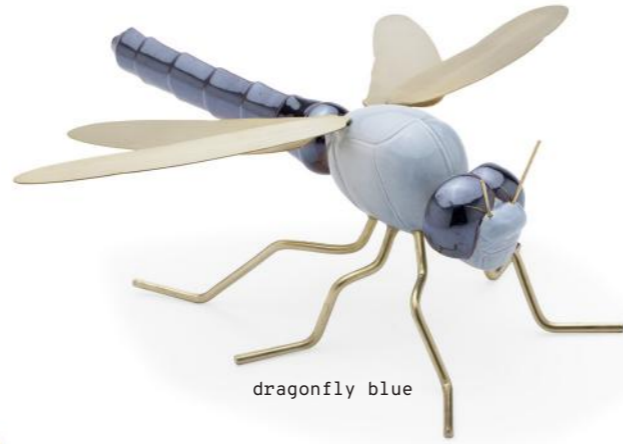

dragonfly blue