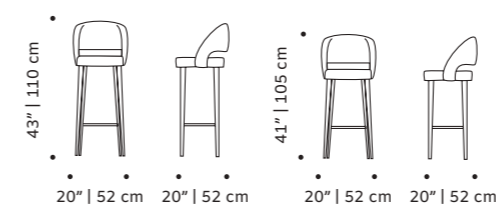

fittings polished/satin brass, copper or nickel

weight 22 lb | 10 kg

dimensions w 20" | 52 cm

d 20" | 52 cm

h counter 41" | 105 cm

seat height counter 30" | 75 cm

h bar 43" | 110 cm

seat height bar 31" | 80 cm