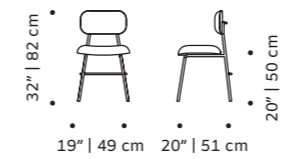

weight 14 lb | 7 kg

dimensions w 19" | 49 cm

d 20" | 51 cm

h 32" | 82 cm

seat height 20" | 50 cm

// chair

//as pictured
barcelona aquatic back, barcelona fir seat,
black lacquered metal feet, polished brass
applications