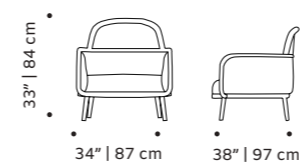

luc

armchair

structure solid or lacquered wood

back and seat fabric or leather

weight 33 lb | 15 kg

dimensions w 34" | 87 cm

d 38" | 97 cm

h 33" | 84 cm

seat height 17" | 43 cm