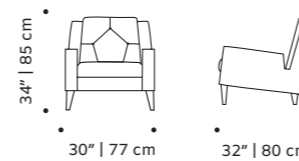

closer

armchair and swivel chair

- top** fabric or leather
- feet** solid wood
- swivel base** plated brass/copper or nickel
- weight** 70 lb | 32 kg
- dimensions** w 31" | 78 cm
d 37" | 95 cm
h 37" | 93 cm
seat height 17" | 43 cm

//as pictured
top: seta coio leather interior, wire 04 exterior, plated brass swivel base
bottom: seta coio leather interior, latch 07 exterior, beech 056-2 solid wood feet

geo

armchair

- top** fabric or leather
- feet** solid wood
- weight** 70 lb | 32 kg
- dimensions** w 30" | 77 cm
d 32" | 80 cm
h 34" | 85 cm
seat height 17" | 43 cm