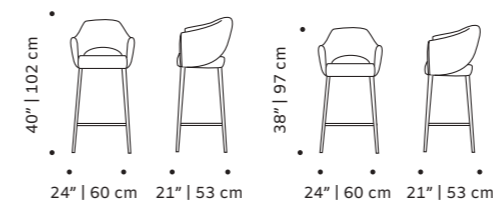

grace

bar chair

- **top** fabric or leather
- **feet** solid or lacquered wood
- **ring** polished/satin brass, copper or nickel or lacquered metal
- **weight** 22 lb | 10 kg
- **dimensions**
  - w 24" | 60 cm
  - d 21" | 53 cm
  - h counter 38" | 97 cm
  - seat height counter 28" | 70 cm
  - h bar 40" | 102 cm
  - seat height bar 29" | 75 cm

//as pictured
olavi gris, paris black piping, black lacquered wood feet, polished brass ring