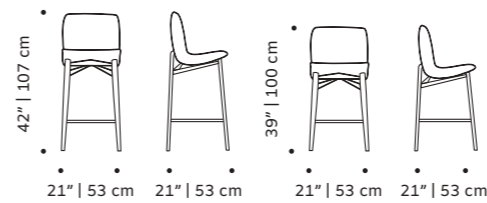

chiado

bar chair

- **top** fabric or leather
- **feet** lacquered metal
- **weight** 20 lb | 9 kg
- **dimensions**
  - w 21" | 53 cm
  - d 21" | 53 cm
  - h counter 39" | 100cm
  - seat height counter 29" | 73 cm
  - h bar 42" | 107 cm
  - seat height bar 31" | 80 cm

//as pictured
smooth easy clean cobalt, black lacquered metal feet