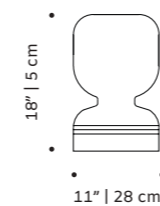

dimensions ø 24" | 60 cm
h 22" | 55 cm

//as pictured
top: ivory lacquered MDF top, natural oak feet,
 polished brass fittings
bottom: natural walnut top, beech Ø56-1 solid
 wood feet, emerald lacquered metal fittings

//as pictured
natural walnut structure and natural oak drawers

olga

bedside table

structure lacquered mdf

feet solid wood

handles plywood veneer

weight 37 lb | 17 kg

dimensions w 22" | 55 cm

d 16" | 41 cm

h 20" | 51 cm

//as pictured
top: ivory lacquered mdf structure,
natural oak feet and handles
bottom: nude lacquered mdf structure,
natural oak feet and handles

folk

stool

structure lacquered MDF

use indoor

weight 39 lb | 18 kg

dimensions ø 11" | 28 cm
h 18" | 45 cm

// stools

- //as pictured
- 1st: yellow sun lacquered MDF
- 2nd: pink lacquered MDF
- 3rd: mint lacquered MDF
- 4th: black lacquered MDF
- bottom: yellow sun lacquered MDF