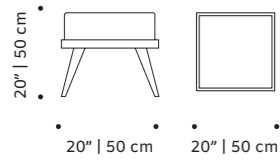

//as pictured
smooth 85, smooth 07 piping, polished copper feet

// armchairs

mini

stool

top fabric or leather
feet solid or lacquered wood
weight 26 lb | 12 kg
dimensions w 20" | 50 cm
 d 20" | 50 cm
 h 20" | 50 cm