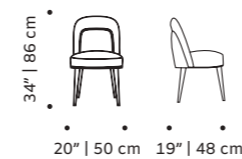

frida

chair

top fabric or leather

feet solid or lacquered wood

fittings polished/satin brass, copper or nickel

weight 22 lb | 10 kg

dimensions w 20" | 50 cm

d 19" | 48 cm

h 34" | 86 cm

seat height 20" | 50 cm