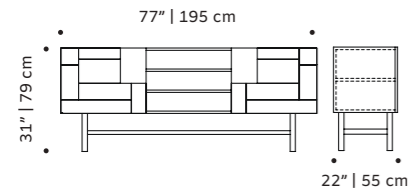

sideboard

- structure** plywood veneer
- doors** lacquered MDF and plywood veneer
- applications** polished/satin brass, copper or nickel
- weight** 202 lb | 92 kg
- dimensions** w 77" | 195 cm
d 22" | 55 cm
h 31" | 79 cm

form

sideboard

structure plywood veneer, laquered MDF
or decape
applications polished/satin brass, copper or nickel
weight 178 lb | 81 kg
dimensions w 77" | 195 cm
d 22" | 55 cm
h 31" | 79 cm

//as pictured
top: natural walnut structure, polished brass applications
bottom: dark walnut structure