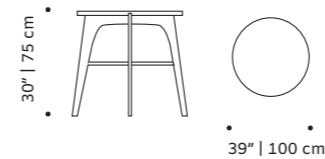

// bar cabinets

go
bar cabinet

structure plywood veneer, lacquered MDF
or decapé
weight 187 lb | 85 kg
dimensions w 49" | 125 cm
d 18" | 45 cm
h 53" | 135 cm

// bar cabinets

//as pictured
top: natural walnut and ivory lacquered MDF
structure
bottom: natural oak and beige lacquered MDF
structure

poppy

dinner table

top marble extremoz or travertino,
wood lacquered matte

base marble extremoz ribbed or
marble travertino ribbed

weight 551 lb | 250 kg / 992 lb | 450 kg

dimensions w 47" | 120 cm
59" | 150 cm
d 47" | 120 cm
59" | 150 cm
h 30" | 75 cm

//as pictured
top: nude lacquered matte top, extremoz base
bottom: travertino

jean

dinner table

- top** estremo, nero marquina, verde guatemala, estremo rosa marble
- middle part** estremo, nero marquina, estremo rosa marble
- base** estremo marble
- use** indoor or outdoor
- weight** 551 lb | 250 kg
- dimensions** ø 48" | 120 / 60" | 150 cm
h 30" | 75 cm

flex

dinner table

- top** marble, plywood veneer or lacquered MDF
- feet** solid wood
- fittings** polished/satin brass or lacquered metal
- use** indoor
- weight** 140 lb | 60 kg
- dimensions** ø 39" | 100 cm
h 30" | 75 cm