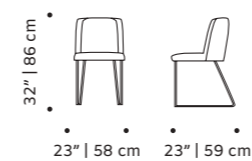

croix I

chair

top fabric or leather

feet polished/satin brass, copper or nickel or lacquered metal

weight 29 lb | 13 kg

dimensions w 23" | 58 cm
d 23" | 59 cm
h 32" | 86 cm
seat height 19" | 48 cm