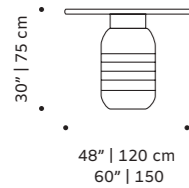

lewis

bar cabinet

- structure** plywood veneer
- doors** lacquered MDF
- handles** polished brass or nickel
- weight** 200 lb | 91 kg
- dimensions** w 52" | 132 cm
d 22" | 55 cm
h 54" | 139 cm

//as pictured
 top: iron wood structure, blossom lacquered MDF doors, polished brass applications
 bottom: iron wood structure, aloe lacquered MDF doors, polished brass applications

// bar cabinets

go
bar cabinet

structure plywood veneer, lacquered MDF
or decapé
weight 187 lb | 85 kg
dimensions w 49" | 125 cm
d 18" | 45 cm
h 53" | 135 cm

// bar cabinets

//as pictured
top: natural walnut and ivory lacquered MDF
structure
bottom: natural oak and beige lacquered MDF
structure

poppy

dinner table

top marble extremoz or travertino,
wood lacquered matte

base marble extremoz ribbed or
marble travertino ribbed

weight 551 lb | 250 kg / 992 lb | 450 kg

dimensions w 47" | 120 cm
59" | 150 cm
d 47" | 120 cm
59" | 150 cm
h 30" | 75 cm

//as pictured
top: nude lacquered matte top, extremoz base
bottom: travertino

jean

dinner table

- top** estremo, nero marquina, verde guatemala, estremo rosa marble
- middle part** estremo, nero marquina, estremo rosa marble
- base** estremo marble
- use** indoor or outdoor
- weight** 551 lb | 250 kg
- dimensions** ø 48" | 120 / 60" | 150 cm
h 30" | 75 cm