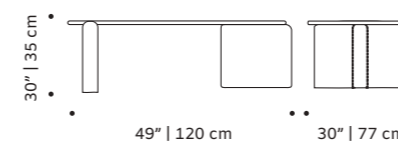

weight 331 lb | 150 kg

dimensions w 39" | 100 cm
d 39" | 100 cm
h 14" | 35 cm

// center table

//as pictured
top: nude lacquered matte top, estremoz base
bottom: jade lacquered mate top, estremoz base

helene

center table

top estremoza rosa, estremoza, nero marquina

textured base estremoza white matte

plain base estremoza rosa, estremoza, nero marquina

weight 560 lb | 254 kg

dimensions ø 40" | 100 cm

h 14" | 35 cm

left base estremo, nero marquina, and estremo rosa marble

use indoor and outdoor

weight 253 lb | 115 kg

dimensions w 49" | 120 cm
d 30" | 77 cm
h 30" | 35 cm

//as pictured
estremo matte marble top, nero marquina marble right base, estremo rosa matte marble left base