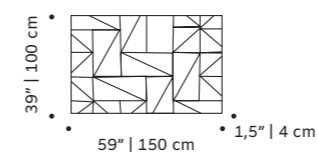

colors available colors in pages 197-198

weight 133 lb | 60 kg

dimensions w 59" | 150 cm
d 1,5" | 4 cm
h 39" | 100 cm

// tiles panels

//as pictured
top: douro tiles in gold, ivory wood frame
bottom: douro tiles in deep blue, bronze wood frame

tejo

tiles panel

handmade tiles and lacquered wood frame in ivory, bronze or black

colors for the tiles available colors in pages 197-198

weight 124 lb | 54 kg

dimensions w 59" | 150 cm
d 1,5" | 4 cm
h 39" | 100 cm

// tiles panels

//as pictured
top: tejo tiles in yellow sun, black wood frame
bottom: tejo tiles in mint, black wood frame

furniture

olga

sideboard

- structure** lacquered mdf
- feet** solid wood
- handles** plywood veneer
- weight** 158 lb | 72 kg
- dimensions** w 77" | 195 cm
d 22" | 55 cm
h 32" | 81 cm