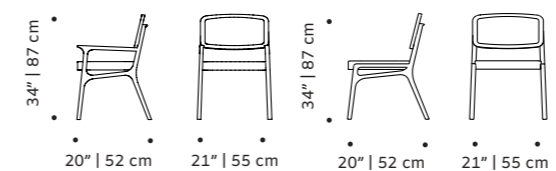

weight 14 lb | 7 kg

dimensions w 19" | 49 cm

d 20" | 51 cm

h 32" | 82 cm

seat height 20" | 50 cm

// chair

//as pictured
barcelona aquatic back, barcelona fir seat,
black lacquered metal feet, polished brass
applications

with arms

karl

chair

structure natural rattan and solid wood, choose from solid or lacquer colors

seat (optional) fabric or leather

weight 17 lb | 8 kg

dimensions w 20" | 52 cm
d 21" | 55 cm
h 34" | 87 cm
seat height 19" | 48 cm