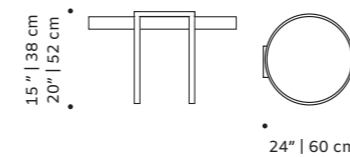

dimensions ø 24" | 60 cm
h 22" | 55 cm

//as pictured
top: ivory lacquered MDF top, natural oak feet,
 polished brass fittings
bottom: natural walnut top, beech Ø56-1 solid
 wood feet, emerald lacquered metal fittings

norman

side table

structure printed glass

base plated brass, copper or nickel or lacquered metal

use indoor

weight 24 lb | 11 kg

dimensions ø 24" | 60 cm
h 15" | 38 cm / h 20" | 52 cm

// side tables