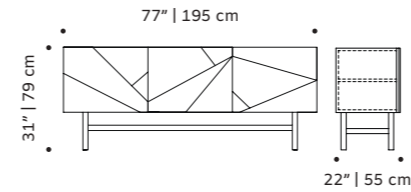

lewis

sideboard

- structure** plywood veneer
- doors** lacquered MDF
- handles** polished brass or nickel
- weight** 202 lb | 92 kg
- dimensions** w 77" | 195 cm
d 22" | 55 cm
h 31" | 79 cm

//as pictured
top: natural oak structure highgloss, rose lacquered MDF doors, polished brass handles
bottom: iron wood structure highgloss, aloe lacquered MDF doors, polished brass handles

jazz

sideboard

- structure** plywood veneer
- doors** lacquered MDF
- applications** polished/satin brass, copper or nickel or oxidized brass
- weight** 158 lb | 72 kg
- dimensions** w 77" | 195 cm
d 22" | 55 cm
h 31" | 79 cm