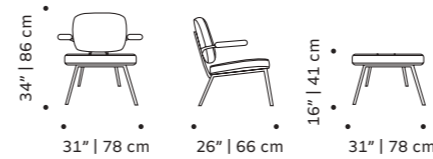

state

armchair

- **top** fabric or leather
- **feet** polished/satin brass, copper or nickel or lacquered metal
- **weight** 48 lb | 22 kg
- **dimensions** w 31" | 78 cm
  d 26" | 66 cm
  h 34" | 86 cm
  seat height 16" | 41 cm