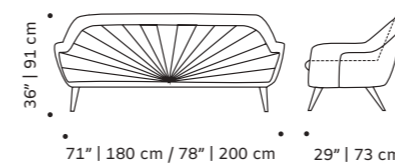

//as pictured
marka 10, paris champagne piping, polished brass
base

// couches

Residential project, St. Petersburg

frida

settee

- top** fabric or leather
- feet** solid wood or lacquered wood
- fittings** polished/satin brass, copper or nickel
- weight** 132 lb | 60 kg / 141 lb | 64 kg
- dimensions** w 71" | 180 cm / w 78" | 200 cm
d 29" | 73 cm
h 36" | 91 cm
seat height 17" | 43 cm