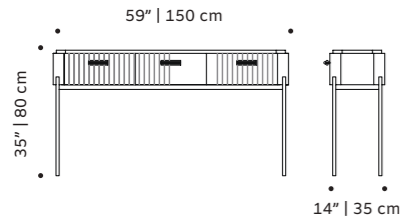

top: terrazzo africa, nero maquina

middle: nero maquina, estremoz pink matte

feet: estremoz white matte

malcolm

console

- top** marble
- structure** plywood veneer
- handles** polished/satin brass or nickel
- feet** plated brass or inox
- weight** 170 lb | 77 kg
- dimensions** w 59" | 150 cm
d 14" | 35 cm
h 35" | 80 cm