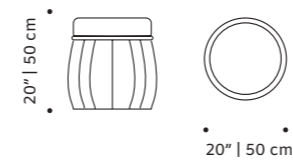

//as pictured
top: gazelle leather, beech 056-1 solid wood
feet
bottom: white lamb leather, beech 056-1 solid wood feet

// stools

stella

stool

top/base fabric or leather
weight 22 lb | 10 kg
dimensions Ø 20" | 50 cm
 h 20" | 50 cm