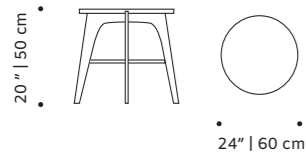

// side tables

eileen

side table

- top** estremo marbled, plywood veneer, lacquered MDF, or decap
- middle part** polished/satin brass, copper or nickel or lacquered metal
- base** MDF veneer or lacquered MDF
- use** indoor
- weight** 59 lb | 32 kg
- dimensions** ø 24" | 60 cm
h 20" | 50 cm

//as pictured
top: estremo marbled top, polished copper middle part, natural walnut base
bottom: estremo marbled top, ivory lacquered metal middle part, natural walnut base

new air

side table

- top** marble, plywood veneer, lacquered MDF or decap
- base** polished/satin brass, copper or nickel for indoor or lacquered metal for outdoor
- use** indoor and outdoor
- weight** 24 lb | 11 kg
- dimensions** ø 24" | 60 cm
h 14" | 36 cm / h 16" | 42 cm

//as pictured
top: estremo marbled top, polished copper base
bottom: natural oak top, dream lacquered metal base

// side tables

caldas round

side table

- top** handmade tiles available in pattern, gaudí, circles, stripes in 30 colors, with ou without glass
- structure** wood for indoor or lacquered metal for outdoor
- feet** lacquered metal
- use** outdoor and indoor
- weight** 37 lb | 17 kg
- dimensions** 1 Ø 25" | 65 cm
h 22" | 55 cm
2 Ø 25" | 65 cm
h 21" | 53 cm

// side tables

flex

side table

- top** marble, plywood veneer, lacquered MDF or decape
- feet** solid wood
- fittings** polished/satin brass or lacquered metal
- use** indoor
- weight** 26 lb | 13 kg
- dimensions** ø 24" | 60 cm
h 20" | 50 cm