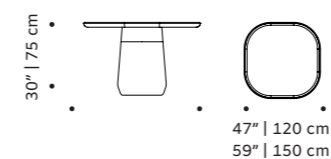

// bar cabinets

go
bar cabinet

structure plywood veneer, lacquered MDF
or decapé
weight 187 lb | 85 kg
dimensions w 49" | 125 cm
d 18" | 45 cm
h 53" | 135 cm

// bar cabinets

//as pictured
top: natural walnut and ivory lacquered MDF
structure
bottom: natural oak and beige lacquered MDF
structure

poppy

dinner table

top marble extremoz or travertino,
wood lacquered matte

base marble extremoz ribbed or
marble travertino ribbed

weight 551 lb | 250 kg / 992 lb | 450 kg

dimensions w 47" | 120 cm
59" | 150 cm
d 47" | 120 cm
59" | 150 cm
h 30" | 75 cm

//as pictured
top: nude lacquered matte top, extremoz base
bottom: travertino

jean

dinner table

- top** estremo, nero marquina, verde guatemala, estremo rosa marble
- middle part** estremo, nero marquina, estremo rosa marble
- base** estremo marble
- use** indoor or outdoor
- weight** 551 lb | 250 kg
- dimensions** ø 48" | 120 / 60" | 150 cm
h 30" | 75 cm