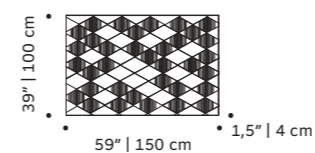

african seed	mangosteen	horned melon	pitaya	anis
w 14" 35 cm	w 11" 27 cm	w 11" 28 cm	w 13" 32 cm	w 13" 32 cm
d 2" 6 cm	d 5" 13 cm	d 4" 10 cm	d 3" 7 cm	d 3" 8 cm
h 8" 22 cm	h 8" 20 cm	h 8" 21 cm	h 8" 21 cm	h 13" 32 cm

salvé terra

gold collection

handmade ceramic

dimensions

african seed	mangosteen	horned melon	pitaya	anis
w 14" 35 cm	w 11" 27 cm	w 11" 28 cm	w 13" 32 cm	w 13" 32 cm
d 2" 6 cm	d 5" 13 cm	d 4" 10 cm	d 3" 7 cm	d 3" 8 cm
h 8" 22 cm	h 8" 20 cm	h 8" 21 cm	h 8" 21 cm	h 13" 32 cm

// ceramics

tua

tiles panel

handmade tiles and lacquered wood frame in ivory,
bronze or black

colors for the tiles available colors in pages 197-198

weight 100 lb | 46 kg

dimensions w 59" | 150 cm
d 1,5" | 4 cm
h 39" | 100 cm