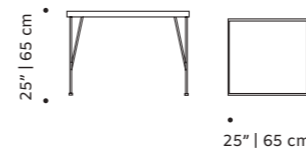

caldas

side table

- **top** handmade tiles available in pattern, gaudí, circles, stripes in 30 colors, with or without glass
- **structure** wood for indoor or lacquered metal for outdoor
- **feet** lacquered metal
- **use** outdoor and indoor
- **weight** 37 lb | 17 kg
- **dimensions** w 25" | 65 cm
  d 25" | 65 cm
  h 25" | 65 cm

//as pictured
top: ocean stripes ceramic tiles top, ivory wood structure, ivory lacquered metal feet
bottom: jade pattern ceramic tiles top, ivory wood structure, ivory lacquered metal feet