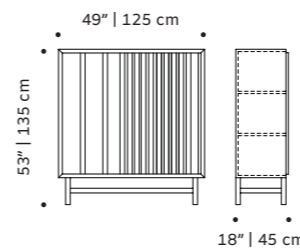

lewis

bar cabinet

- structure** plywood veneer
- doors** lacquered MDF
- handles** polished brass or nickel
- weight** 200 lb | 91 kg
- dimensions** w 52" | 132 cm
d 22" | 55 cm
h 54" | 139 cm

//as pictured
 top: iron wood structure, blossom lacquered MDF doors, polished brass applications
 bottom: iron wood structure, aloe lacquered MDF doors, polished brass applications

// bar cabinets

go
bar cabinet

structure plywood veneer, lacquered MDF
or decapé
weight 187 lb | 85 kg
dimensions w 49" | 125 cm
d 18" | 45 cm
h 53" | 135 cm

// bar cabinets

//as pictured
top: natural walnut and ivory lacquered MDF
structure
bottom: natural oak and beige lacquered MDF
structure