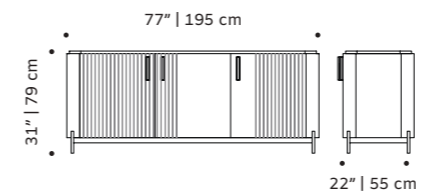

tejo

tiles panel

handmade tiles and lacquered wood frame in ivory, bronze or black

colors for the tiles available colors in pages 197-198

weight 124 lb | 54 kg

dimensions w 59" | 150 cm
d 1,5" | 4 cm
h 39" | 100 cm

// tiles panels

//as pictured
top: tejo tiles in yellow sun, black wood frame
bottom: tejo tiles in mint, black wood frame

furniture

olga

sideboard

- structure** lacquered mdf
- feet** solid wood
- handles** plywood veneer
- weight** 158 lb | 72 kg
- dimensions** w 77" | 195 cm
d 22" | 55 cm
h 32" | 81 cm

// sideboards

//as pictured
 top: nude lacquered mdf structure, natural oak feet and handles
 bottom: jade lacquered mdf structure, natural oak feet and handles

malcolm

sideboard

- top** marble
- structure** plywood veneer
- handles** polished/satin brass or nickel
- feet** plated brass or inox
- weight** 342 lb | 155 kg
- dimensions** w 77" | 195 cm
d 22" | 55 cm
h 31" | 79 cm

lewis

sideboard

- structure** plywood veneer
- doors** lacquered MDF
- handles** polished brass or nickel
- weight** 202 lb | 92 kg
- dimensions** w 77" | 195 cm
d 22" | 55 cm
h 31" | 79 cm

//as pictured
top: natural oak structure highgloss, rose lacquered MDF doors, polished brass handles
bottom: iron wood structure highgloss, aloe lacquered MDF doors, polished brass handles