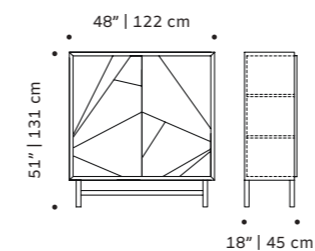

jazz

bar cabinet

structure plywood veneer or lacquered MDF

doors lacquered MDF or decapé

applications polished/satin brass, copper or nickel or oxidized brass

weight 187 lb | 85 kg

dimensions w 48" | 122 cm

d 18" | 45 cm

h 51" | 131 cm