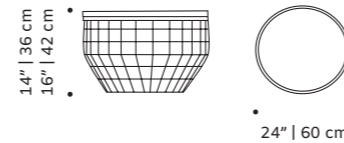

// side tables

eileen

side table

- top** estremo marbled, plywood veneer, lacquered MDF, or decap
- middle part** polished/satin brass, copper or nickel or lacquered metal
- base** MDF veneer or lacquered MDF
- use** indoor
- weight** 59 lb | 32 kg
- dimensions** ø 24" | 60 cm
h 20" | 50 cm

//as pictured
top: estremo marbled top, polished copper middle part, natural walnut base
bottom: estremo marbled top, ivory lacquered metal middle part, natural walnut base

new air

side table

- top** marble, plywood veneer, lacquered MDF or decap
- base** polished/satin brass, copper or nickel for indoor or lacquered metal for outdoor
- use** indoor and outdoor
- weight** 24 lb | 11 kg
- dimensions** ø 24" | 60 cm
h 14" | 36 cm / h 16" | 42 cm