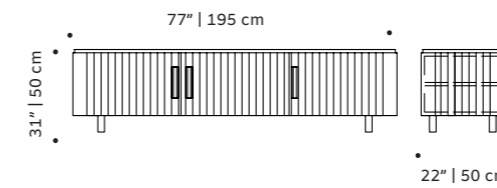

malcom

tv bench

top marble

structure plywood veneer

handles polished/satin brass or nickel

feet plated brass or inox

weight 198 lb | 90 kg

dimensions w 77" | 195 cm
d 22" | 50 cm
h 31" | 50 cm