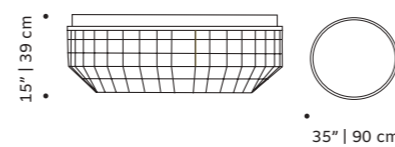

air

center table

top cow leather or fabric
base polished/satin brass, copper or nickel or lacquered metal
weight 34 lb | 16 kg
dimensions Ø 35" | 90 cm
h 15" | 39 cm