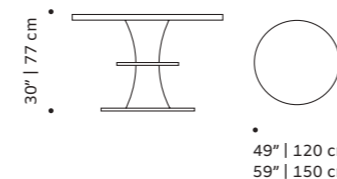

dimensions ø 49" | 120 cm / ø 59" | 150 cm

h 30" | 77 cm

//as pictured

top: natural walnut top, ivory lacquered

MDF base

bottom: natural walnut top, black lacquered

MDF base

// dinner tables