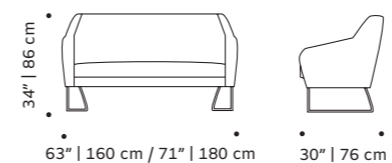

weight 112 lb | 51 kg / 123 lb | 56 kg

dimensions w 71" | 180 cm / w 78" | 200 cm

d 25" | 63 cm

h 29" | 75 cm

seat height 16" | 41 cm

//as pictured

top: stamp burnt orange back, barcelona brick, barcelona mouse seat, black lacquered wood feet
bottom: stamp teal, barcelona fir, barcelona mouse seat, black lacquered wood feet

// settees

croix

settee

top fabric or leather

feet polished/satin brass, copper or nickel (only with 160cm) or lacquered metal

weight 84 lb | 38 kg / 106 lb | 48 kg

dimensions w 63" | 160 cm / w 71" | 180 cm

d 30" | 76 cm

h 34" | 86 cm

seat height 17" | 43 cm

// settees

//as pictured
smooth easy clean apricot,
lilac lacquered metal feet

miami

armchair

top fabric or leather