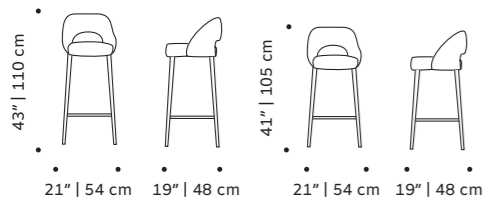

//as pictured
 exterior in esparta, interior in smooth easy
 clean tobacco, 056-1 solid wood feet

lola

bar chair

- top** fabric or leather
- feet** solid or lacquered wood
- ring** polished/brushed brass, copper or nickel or lacquered metal
- weight** 26 lb | 12 kg
- dimensions**
 - w 21" | 54 cm
 - d 19" | 48 cm
 - h counter 41" | 105 cm
 - seat height counter 28" | 70 cm
 - h bar 43" | 110 cm
 - seat height bar 30" | 75 cm