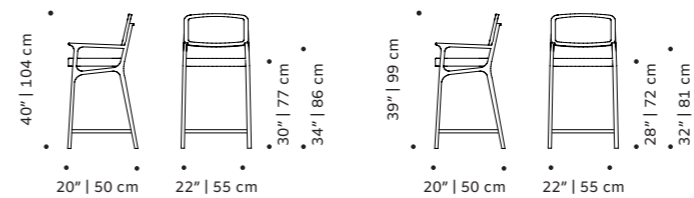

weight 15 lb | 7 kg

dimensions w 20" | 52 cm
 d 19" | 49 cm
 h counter 41" | 103 cm
 seat height counter 30" | 75 cm
 h bar 43" | 108 cm
 seat height bar 31" | 80 cm

//as pictured
 smooth easy clean gingerbread, smooth easy clean
 shell piping, copper color lacquered metal feet

with arms

// bar chairs

karl

bar chair

structure natural rattan and solid wood, choose from solid or lacquer colors

seat fabric or leather

weight 22 lb | 10 kg

dimensions
 w 22" | 55 cm
 d 20" | 50 cm
 h counter 41" | 104 cm
 seat height counter 30" | 77 cm
 h bar 39" | 99 cm
 seat height bar 28" | 72 cm

weight 25 lb | 12 kg

dimensions w 19" | 49 cm
 d 20" | 52 cm
 h counter 39" | 99 cm
 seat height counter 27" | 69 cm
 h bar 41" | 104 cm
 seat height bar 29" | 74 cm

//as pictured
 smooth easy clean 19, esparta 22
 piping, black lacquered metal feet