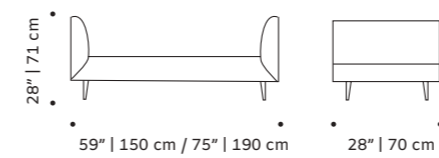

dust

bench

top fabric or leather

feet solid or lacquered wood

fittings polished/satin brass, copper or nickel

weight 88 lb | 40 kg / 99 lb | 45 kg

dimensions w 59" | 150 cm / w 75" | 190 cm

d 28" | 70 cm

h 28" | 71 cm