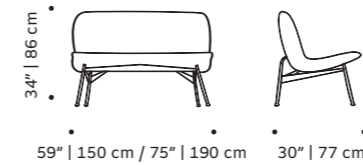

dimensions w 59" | 150 cm / w 75" | 190 cm

d 30" | 77 cm

h 34" | 86 cm

seat height 19" | 48 cm

//as pictured
 dakota 115, black lacquered metal feet

// benches

state

bench