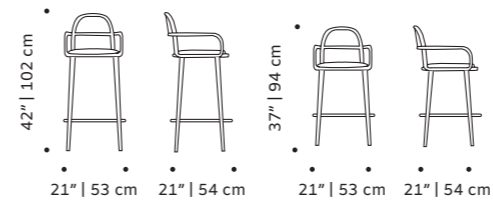

luc

bar chair

- **structure** solid or lacquered wood
- **seat (optional)** fabric or leather
- **ring** lacquered metal or polished/satin brass, copper or nickel
- **weight** 23 lb | 10 kg
- **dimensions**
  - w 21" | 53 cm
  - d 21" | 54 cm
  - h counter 37" | 94 cm
  - seat height counter 28" | 70 cm
  - h bar 42" | 102 cm
  - seat height bar 31" | 78 cm

//as pictured
top: beech 056-2 solid wood structure, polished brass ring
bottom: black lacquered wood structure, smooth 87 seat, polished brass ring