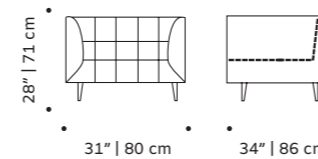

dust

armchair

- **top** fabric or leather
- **feet** solid or lacquered wood
- **fittings** polished/satin brass, copper or nickel
- **weight** 55 lb | 25 kg
- **dimensions** w 31" | 80 cm
  d 34" | 86 cm
  h 28" | 71 cm
  seat height 15" | 39 cm