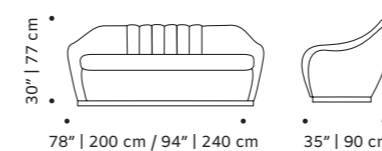

// center tables

gia round

couch

top fabric or leather

base polished/satin brass, copper or nickel

weight 132 lb | 60 kg / 154 lb | 70 kg

dimensions w 78" | 200 cm / w 94" | 240 cm

d 35" | 90 cm

h 30" | 77 cm

seat height 17" | 43 cm

// couches

//as pictured
olavi 10, paris salmon piping, polished
brass base

dust

couch

- top** fabric or leather
- feet** solid wood or lacquered wood
- fittings** polished/satin brass, copper or nickel
- weight** 110 lb | 50 kg / 132 lb | 60 kg
- dimensions** w 63" | 160 cm / w 78" | 200 cm
d 34" | 86 cm
h 28" | 71 cm
seat height 15" | 39 cm