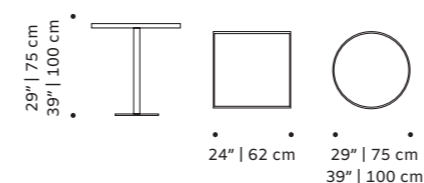

dimensions ø 49" | 120 cm / ø 59" | 150 cm

h 30" | 77 cm

//as pictured

top: natural walnut top, ivory lacquered

MDF base

bottom: natural walnut top, black lacquered

MDF base

// dinner tables

bara

dinner table

- top** marble
- base** plated brass, copper or nickel or lacquered metal
- use** indoor and outdoor (only lacquered metal base)
- weight** 287 lb | 130 kg
331 lb | 150 kg
- dimensions** ø 49" | 120 cm / ø 59" | 150 cm
h 30" | 77 cm

// dinner tables

//as pictured
 top: estremoza marble top, plated brass base
 bottom: nero marquina marble top, black lacquered metal base

caldas

dinner table

- top** handmade tiles available in pattern, gaudí, circles, stripes in 30 colors, with ou without glass
- structure** wood for indoor or lacquered metal for outdoor
- base** lacquered metal
- use** outdoor and indoor
- weight** 55 lb | 25 kg
77 lb | 35 kg
- dimensions** 1 w 24" | 62 cm
d 24" | 62 cm
h 29" | 75 cm / h 39" | 100 cm
2 ø 29" | 75 cm / ø 39" | 100 cm
h 29" | 75 cm / h 39" | 100 cm