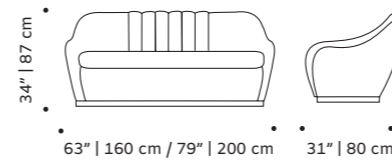

// settees

//as pictured
dakota 87, smooth easy clean aluminium piping,
white lacquered wood feet

luc

settee

structure solid or lacquered wood
back and seat fabric or leather
weight 77 lb | 35 kg / 99 lb 45 kg
dimensions w 71" | 180 cm / w 79" | 200 cm
 d 30" | 76 cm
 h 34" | 86 cm
 seat height 17" | 43 cm

//as pictured
 top: natural oak structure, paris salmon
 back and seat
 bottom: natural oak structure, paris light blue
 back and seat

gia

settee

top fabric or leather
feet wood or polished/satin brass, copper or nickel
weight 79 lb | 36 kg / 112 lb | 51 kg
dimensions w 63" | 160 cm / w 79" | 200 cm
 d 31" | 80 cm
 h 34" | 87 cm
 seat height 17" | 43 cm