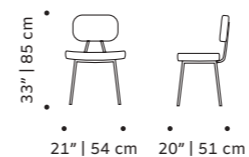

seat height 20" | 50 cm

//as pictured
smooth 09 top, olavi 03 back and seat, paris
black piping, beech 056-5 solid wood feet,
polished brass feet

state

chair

top fabric or leather

feet polished/satin brass, copper or nickel or lacquered metal

weight 17 lb | 8 kg

dimensions w 21" | 54 cm

d 20" | 51 cm

h 33" | 85 cm

seat height 20" | 50 cm

// chairs

//as pictured
olavi clementine seat and barcelona
paprika back, black lacquered metal feet

croix I