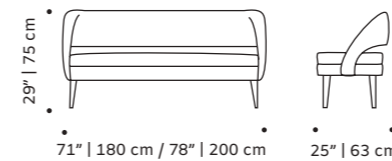

//as pictured
 top: natural oak structure, paris salmon
 back and seat
 bottom: natural oak structure, paris light blue
 back and seat

gia

settee

top fabric or leather
feet wood or polished/satin brass, copper or nickel
weight 79 lb | 36 kg / 112 lb | 51 kg
dimensions w 63" | 160 cm / w 79" | 200 cm
 d 31" | 80 cm
 h 34" | 87 cm
 seat height 17" | 43 cm

weight 112 lb | 51 kg / 123 lb | 56 kg

dimensions w 71" | 180 cm / w 78" | 200 cm

d 25" | 63 cm

h 29" | 75 cm

seat height 16" | 41 cm

//as pictured

top: stamp burnt orange back, barcelona brick, barcelona mouse seat, black lacquered wood feet
bottom: stamp teal, barcelona fir, barcelona mouse seat, black lacquered wood feet