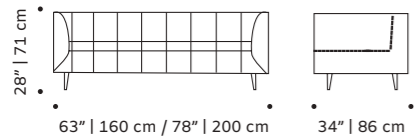

h 30" | 77 cm

seat height 17" | 43 cm

// couches

//as pictured
olavi 10, paris salmon piping, polished
brass base

dust

couch

- top** fabric or leather
- feet** solid wood or lacquered wood
- fittings** polished/satin brass, copper or nickel
- weight** 110 lb | 50 kg / 132 lb | 60 kg
- dimensions** w 63" | 160 cm / w 78" | 200 cm
d 34" | 86 cm
h 28" | 71 cm
seat height 15" | 39 cm