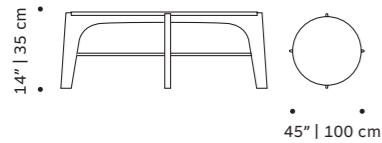

eileen

center table

- top** estremo marble, plywood veneer, lacquered MDF or decap
- middle part** polished/satin brass, copper or nickel or lacquered metal
- base** MDF veneer or lacquered MDF
- use** indoor
- weight** 59 lb | 32 kg
- dimensions** ø 45" | 90 cm
h 14" | 35 cm

base polished/satin brass, copper or nickel for indoor (Ø 35" | 90 cm) or lacquered metal for outdoor (Ø 35" | 90 cm / Ø 39" | 100 cm)

use indoor and outdoor

weight 39 lb | 18 kg

dimensions Ø 35" | 90 cm / Ø 39" | 100 cm
h 12" | 30 cm

//as pictured
top: estremoza marble top, polished brass base
bottom: natural walnut top, ivory lacquered metal base

// center tables

flex

center table

- top** estremoza marble, plywood veneer, lacquered MDF, or decapé
- feet** beech solid wood
- fittings** polished/satin brass or lacquered metal
- use** indoor
- weight** 59 lb | 32 kg
- dimensions** ø 45" | 100 cm
h 14" | 35 cm