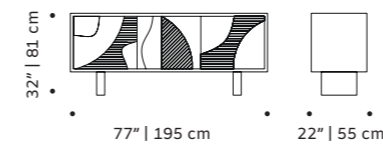

colors available colors in pages 197-198

weight 133 lb | 60 kg

dimensions w 59" | 150 cm
d 1,5" | 4 cm
h 39" | 100 cm

// tiles panels

//as pictured
top: douro tiles in gold, ivory wood frame
bottom: douro tiles in deep blue, bronze wood frame

tejo

tiles panel

handmade tiles and lacquered wood frame in ivory, bronze or black

colors for the tiles available colors in pages 197-198

weight 124 lb | 54 kg

dimensions w 59" | 150 cm
d 1,5" | 4 cm
h 39" | 100 cm

// tiles panels

//as pictured
top: tejo tiles in yellow sun, black wood frame
bottom: tejo tiles in mint, black wood frame

furniture

olga

sideboard

- structure** lacquered mdf
- feet** solid wood
- handles** plywood veneer
- weight** 158 lb | 72 kg
- dimensions** w 77" | 195 cm
d 22" | 55 cm
h 32" | 81 cm

// sideboards

//as pictured
 top: nude lacquered mdf structure, natural oak feet and handles
 bottom: jade lacquered mdf structure, natural oak feet and handles

malcolm

sideboard

- top** marble
- structure** plywood veneer
- handles** polished/satin brass or nickel
- feet** plated brass or inox
- weight** 342 lb | 155 kg
- dimensions** w 77" | 195 cm
d 22" | 55 cm
h 31" | 79 cm