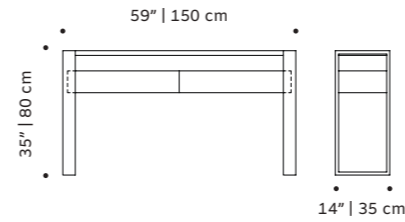

iron

console

- **structure** plywood veneer, lacquered MDF or decap
- **feet** plated brass, copper or nickel or lacquered metal
- **weight** 90 lb | 41 kg
- **dimensions** w 59" | 150 cm
  d 14" | 35 cm
  h 35" | 80 cm

//as pictured
top: natural walnut structure, plated brass feet
bottom: natural walnut structure, spotted brown lacquered metal feet