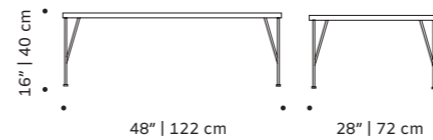

caldas

center table

- **top** handmade tiles available in pattern, gaudí, circles, stripes in 30 colors, with or without glass
- **structure** wood for indoor or lacquered metal for outdoor
- **feet** lacquered metal
- **use** outdoor and indoor
- **weight** 59 lb | 32 kg
- **dimensions** w 48" | 122 cm
  d 28" | 72 cm
  h 16" | 40 cm