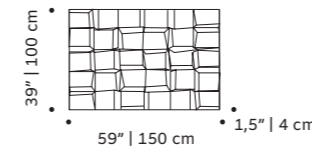

african seed	mangosteen	horned melon	pitaya	anis
w 14" 35 cm	w 11" 27 cm	w 11" 28 cm	w 13" 32 cm	w 13" 32 cm
d 2" 6 cm	d 5" 13 cm	d 4" 10 cm	d 3" 7 cm	d 3" 8 cm
h 8" 22 cm	h 8" 20 cm	h 8" 21 cm	h 8" 21 cm	h 13" 32 cm

// ceramics

tua

tiles panel

handmade tiles and lacquered wood frame in ivory,
bronze or black

colors for the tiles available colors in pages 197-198

weight 100 lb | 46 kg

dimensions w 59" | 150 cm
d 1,5" | 4 cm
h 39" | 100 cm

colors available colors in pages 197-198

weight 133 lb | 60 kg

dimensions w 59" | 150 cm
d 1,5" | 4 cm
h 39" | 100 cm

// tiles panels

//as pictured
top: douro tiles in gold, ivory wood frame
bottom: douro tiles in deep blue, bronze wood frame

tejo

tiles panel

handmade tiles and lacquered wood frame in ivory, bronze or black

colors for the tiles available colors in pages 197-198

weight 124 lb | 54 kg

dimensions w 59" | 150 cm
d 1,5" | 4 cm
h 39" | 100 cm