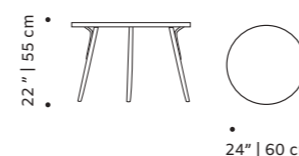

dimensions ø 24" | 60 cm
h 22" | 55 cm

//as pictured
top: ivory lacquered MDF top, natural oak feet,
 polished brass fittings
bottom: natural walnut top, beech Ø56-1 solid
 wood feet, emerald lacquered metal fittings