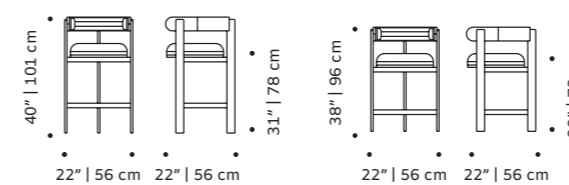

weight 24 lb | 11 kg

dimensions w 22" | 56 cm

d 22" | 56 cm

h counter 38" | 96 cm

seat height counter 29" | 73 cm

h bar 40" | 101 cm

seat height bar 31" | 78 cm

//as pictured
beech 056-0 solid wood structure,
bouclé latte back and seat