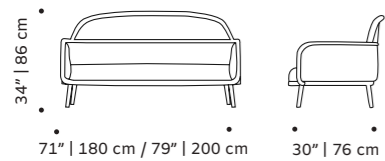

// settees

//as pictured
dakota 87, smooth easy clean aluminium piping,
white lacquered wood feet

luc

settee

structure solid or lacquered wood
back and seat fabric or leather
weight 77 lb | 35 kg / 99 lb 45 kg
dimensions w 71" | 180 cm / w 79" | 200 cm
 d 30" | 76 cm
 h 34" | 86 cm
 seat height 17" | 43 cm

//as pictured
 top: natural oak structure, paris salmon
 back and seat
 bottom: natural oak structure, paris light blue
 back and seat

gia

settee

top fabric or leather
feet wood or polished/satin brass, copper or nickel
weight 79 lb | 36 kg / 112 lb | 51 kg
dimensions w 63" | 160 cm / w 79" | 200 cm
 d 31" | 80 cm
 h 34" | 87 cm
 seat height 17" | 43 cm