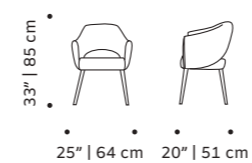

grace

chair

- **top** fabric or leather
- **feet** solid or lacquered wood
- **feet** polished/satin brass, copper or nickel
- **weight** 22 lb | 10 kg
- **dimensions** w 25" | 64 cm
  d 20" | 51 cm
  h 33" | 85 cm
  seat height 20" | 52 cm