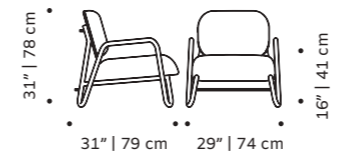

d 30" | 76 cm

h 34" | 86 cm

seat height 17" | 43 cm

// settees

//as pictured
smooth easy clean apricot,
lilac lacquered metal feet

miami

armchair

top fabric or leather

feet lacquered metal

applications polished/satin brass, copper or nickel

dimensions w 29" | 74 cm

d 31" | 79 cm

h 31" | 78 cm

seat height 16" | 41 cm

// armchair

//as pictured
laser rust back, wild things terracota 07 seat,
copper color lacquered metal feet, polished
brass applications