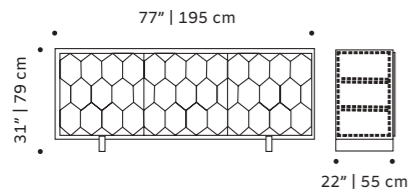

// sideboards

//as pictured
 top: nude lacquered mdf structure, natural oak feet and handles
 bottom: jade lacquered mdf structure, natural oak feet and handles

malcolm

sideboard

- top** marble
- structure** plywood veneer
- handles** polished/satin brass or nickel
- feet** plated brass or inox
- weight** 342 lb | 155 kg
- dimensions** w 77" | 195 cm
d 22" | 55 cm
h 31" | 79 cm

lewis

sideboard

- structure** plywood veneer
- doors** lacquered MDF
- handles** polished brass or nickel
- weight** 202 lb | 92 kg
- dimensions** w 77" | 195 cm
d 22" | 55 cm
h 31" | 79 cm

//as pictured
top: natural oak structure highgloss, rose lacquered MDF doors, polished brass handles
bottom: iron wood structure highgloss, aloe lacquered MDF doors, polished brass handles