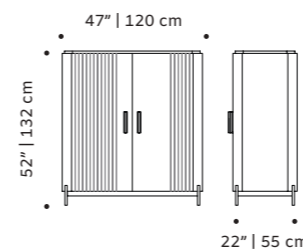

jazz

bar cabinet

structure plywood veneer or lacquered MDF

doors lacquered MDF or decapé

applications polished/satin brass, copper or nickel or oxidized brass

weight 187 lb | 85 kg

dimensions w 48" | 122 cm

d 18" | 45 cm

h 51" | 131 cm

// bar cabinets

//as pictured

top: natural walnut structure, nude lacquered MDF doors, oxidized brass applications

bottom: black lacquered MDF structure, ivory lacquered MDF door, oxidized brass applications

malcolm

bar cabinet

- top** marble
- structure** plywood veneer
- handles** polished/satin brass or nickel
- feet** plated brass or inox
- weight** 397 lb | 180 kg
- dimensions** w 47" | 120 cm
d 22" | 55 cm
h 52" | 132 cm