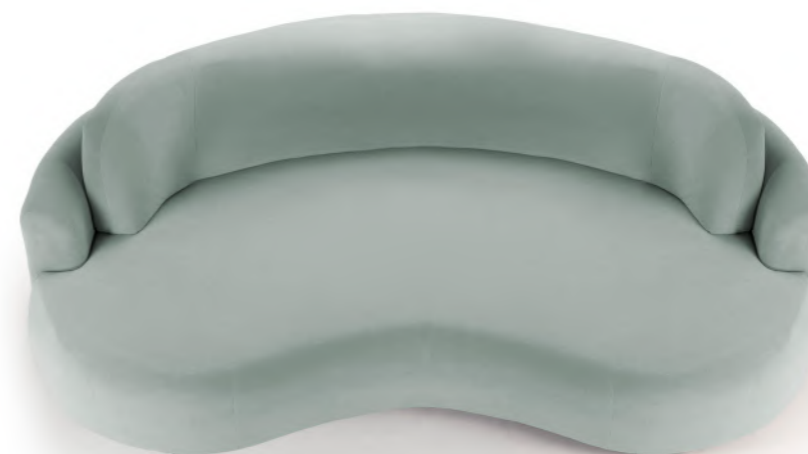

// modular couch

naked

modular couch

top fabric or leather
base solid or lacquered wood

//as pictured
top: paris mousse
base: natural beech

w 95" | 240 cm
d 52" | 132 cm
h 31" | 78 cm
seat height 15" | 40 cm