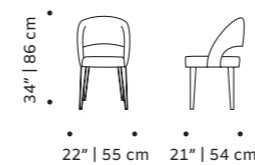

weight 11 lb | 5 kg

dimensions w 22" | 55 cm

d 20" | 50 cm

h 34" | 87 cm

seat height 19" | 48 cm

//as pictured
 top: black lacquered wood structure, smooth 87
 seat
 bottom: natural oak structure

ava

chair

- top** fabric or leather
- feet** solid or lacquered wood
- fittings** polished/satin brass, copper or nickel
- weight** 22 lb | 10 kg
- dimensions** w 22" | 55 cm
d 21" | 54 cm
h 34" | 86 cm
seat height 18" | 46 cm