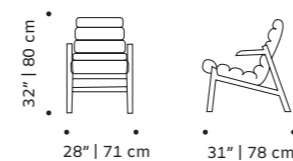

h 33" | 84 cm

seat height 17" | 43 cm

// armchairs

//as pictured
 top: natural oak structure, paris petrol
 back and seat
 bottom: natural oak structure, paris teja
 back and seat

easy

armchair

top fabric or leather

feet solid wood

optional ottoman

weight 44 lb | 20 kg

dimensions w 28" | 71 cm

d 31" | 78 cm

h 32" | 80 cm

seat height 17" | 43 cm

// armchairs