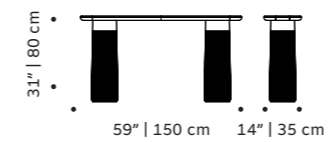

form

sideboard

structure plywood veneer, laquered MDF
or decape
applications polished/satin brass, copper or nickel
weight 178 lb | 81 kg
dimensions w 77" | 195 cm
d 22" | 55 cm
h 31" | 79 cm

//as pictured
top: natural walnut structure, polished brass applications
bottom: dark walnut structure

go

sideboard

structure plywood veneer, laquered MDF
or decape
weight 158 lb | 72 kg
dimensions w 77" | 195 cm
d 20" | 50 cm
h 31" | 79 cm

//as pictured
top: aloe lacquered MDF structure, natural oak doors and feet
bottom: natural walnut structure, ivory vlacquered MDF doors

weight 461 lb | 209 kg

dimensions w 59" | 150 cm
d 14" | 35 cm
h 31" | 80 cm

// consoles

//as pictured
top: travertino
bottom: nude lacquered matte top, extremoz base

jean

console

top terrazzo africa, estremoz white matte, estremoz pink matte, nero maquina or verde guatemala