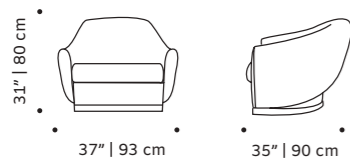

grace

armchair

- **top** fabric or leather
- **base** polished/satin brass, copper or nickel
- **weight** 70 lb | 32 kg
- **dimensions** w 37" | 93 cm
  d 35" | 90 cm
  h 31" | 80 cm
  seat height 15" | 39 cm

//as pictured
alston flamingo, paris champagne piping,
polished brass base