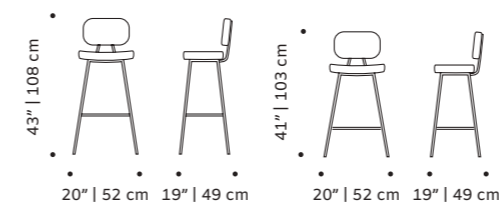

weight 15 lb | 7 kg

dimensions w 20" | 52 cm
 d 19" | 49 cm
 h counter 41" | 103 cm
 seat height counter 30" | 75 cm
 h bar 43" | 108 cm
 seat height bar 31" | 80 cm

//as pictured
 smooth easy clean gingerbread, smooth easy clean
 shell piping, copper color lacquered metal feet