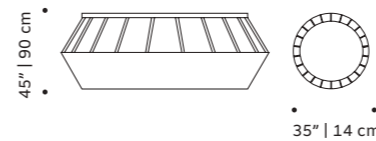

weight 331 lb | 150 kg

dimensions w 39" | 100 cm
d 39" | 100 cm
h 14" | 35 cm

// center table

//as pictured
top: nude lacquered matte top, estremoz base
bottom: jade lacquered mate top, estremoz base

helene

left base estremo, nero marquina, and estremo rosa marble

use indoor and outdoor

weight 253 lb | 115 kg

dimensions w 49" | 120 cm
d 30" | 77 cm
h 30" | 35 cm

//as pictured
estremo matte marble top, nero marquina marble right base, estremo rosa matte marble left base

// center tables

chloé

center table

- top** marble
- structure** fabric or leather
- rim** polished/satin brass, copper or nickel
- use** indoor
- weight** 95 lb | 43 kg
- dimensions** w 39" | 100 cm
d 27" | 70 cm
h 14" | 35 cm

eileen

center table

- top** estremo marble, plywood veneer, lacquered MDF or decap
- middle part** polished/satin brass, copper or nickel or lacquered metal
- base** MDF veneer or lacquered MDF
- use** indoor
- weight** 59 lb | 32 kg
- dimensions** ø 45" | 90 cm
h 14" | 35 cm