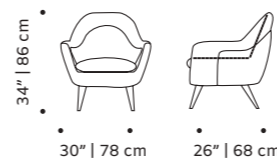

// armchairs

//as pictured
stamp teal back, barcelona fir and barcelona mouse seat, barcelona mouse piping, black lacquered wood feet

frida

armchair

- top** fabric or leather
- feet** solid or lacquered wood
- fittings** polished/satin brass, copper or nickel
- weight** 44 lb | 20 kg
- dimensions** w 30" | 78 cm
d 26" | 68 cm
h 34" | 86 cm
seat height 16" | 41 cm