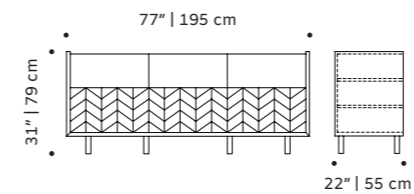

lewis

sideboard

- structure** plywood veneer
- doors** lacquered MDF
- handles** polished brass or nickel
- weight** 202 lb | 92 kg
- dimensions** w 77" | 195 cm
d 22" | 55 cm
h 31" | 79 cm

//as pictured
top: natural oak structure highgloss, rose lacquered MDF doors, polished brass handles
bottom: iron wood structure highgloss, aloe lacquered MDF doors, polished brass handles

jazz

sideboard

- structure** plywood veneer
- doors** lacquered MDF
- applications** polished/satin brass, copper or nickel or oxidized brass
- weight** 158 lb | 72 kg
- dimensions** w 77" | 195 cm
d 22" | 55 cm
h 31" | 79 cm

sideboard

- structure** plywood veneer
- doors** lacquered MDF and plywood veneer
- applications** polished/satin brass, copper or nickel
- weight** 202 lb | 92 kg
- dimensions** w 77" | 195 cm
d 22" | 55 cm
h 31" | 79 cm