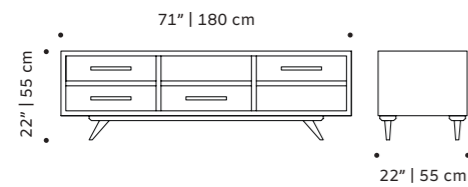

// consoles

space

tv bench

structure/drawers plywood veneer, laquered MDF or decapé

weight 165 lb | 75 kg

dimensions w 71" | 180 cm
d 22" | 55 cm
h 22" | 55 cm

//as pictured
top: natural walnut structure, natural oak drawers
bottom: natural oak structure, natural walnut drawers