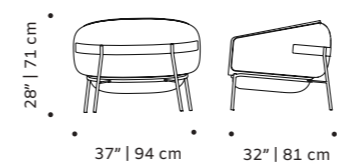

blop

armchair

top fabric or leather

feet lacquered metal

weight 46 lb | 21 kg

dimensions w 37" | 94 cm

d 32" | 81 cm

h 28" | 71 cm

seat height 18" | 45 cm