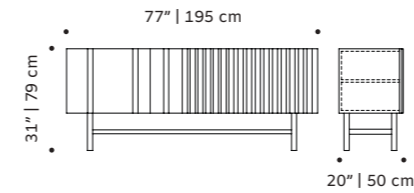

sideboard

- structure** plywood veneer
- doors** lacquered MDF and plywood veneer
- applications** polished/satin brass, copper or nickel
- weight** 202 lb | 92 kg
- dimensions** w 77" | 195 cm
d 22" | 55 cm
h 31" | 79 cm

form

sideboard

structure plywood veneer, laquered MDF
or decape
applications polished/satin brass, copper or nickel
weight 178 lb | 81 kg
dimensions w 77" | 195 cm
d 22" | 55 cm
h 31" | 79 cm

//as pictured
top: natural walnut structure, polished brass applications
bottom: dark walnut structure

go

sideboard

structure plywood veneer, laquered MDF
or decape
weight 158 lb | 72 kg
dimensions w 77" | 195 cm
d 20" | 50 cm
h 31" | 79 cm

//as pictured
top: aloe lacquered MDF structure, natural oak doors and feet
bottom: natural walnut structure, ivory vlacquered MDF doors