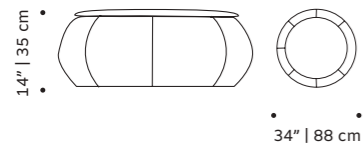

eli

center table

top sauvage leather
base fabric
weight 33 lb | 15 kg
dimensions Ø 34" | 88 cm
h 14" | 35 cm

//as pictured
top: sauvage taupe leather top, latch 04 base, sauvage black leather piping
bottom: sauvage leather top, smooth 87 base, sauvage taupe leather piping