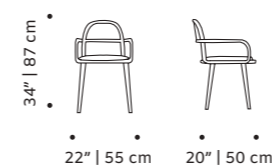

weight 14 lb | 7 kg

dimensions w 19" | 49 cm

d 20" | 51 cm

h 32" | 82 cm

seat height 20" | 50 cm

// chair

//as pictured
barcelona aquatic back, barcelona fir seat,
black lacquered metal feet, polished brass
applications

weight 11 lb | 5 kg

dimensions w 22" | 55 cm

d 20" | 50 cm

h 34" | 87 cm

seat height 19" | 48 cm

//as pictured
 top: black lacquered wood structure, smooth 87
 seat
 bottom: natural oak structure

ava

chair