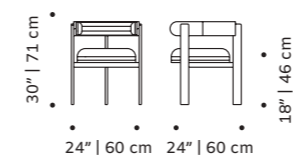

top fabric or leather

structure beech solid wood and plywood

applications polished/satin brass, copper or nickel

weight 24 lb | 11 kg

dimensions w 24" | 60 cm

d 24" | 60 cm

h 30" | 71 cm

seat height 18" | 46 cm