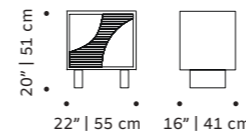

olga

bedside table

structure lacquered mdf

feet solid wood

handles plywood veneer

weight 37 lb | 17 kg

dimensions w 22" | 55 cm

d 16" | 41 cm

h 20" | 51 cm