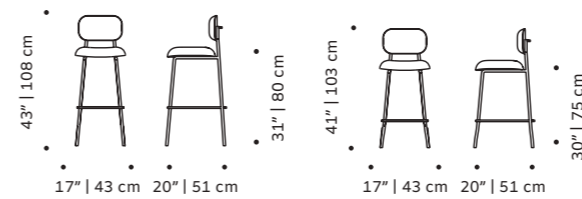

miami

bar chair

top fabric or leather

feet lacquered metal

applications polished/satin brass, copper or nickel

weight 17 lb | 8 kg

dimensions w 17" | 43 cm

d 20" | 51 cm

h counter 41" | 103 cm

seat height counter 30" | 75 cm

h bar 43" | 108 cm

seat height bar 31" | 80 cm