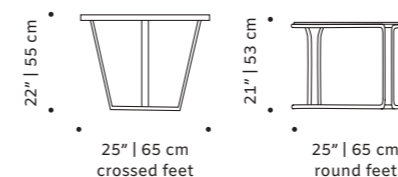

// side tables

eileen

side table

- top** estremo marbled, plywood veneer, lacquered MDF, or decap
- middle part** polished/satin brass, copper or nickel or lacquered metal
- base** MDF veneer or lacquered MDF
- use** indoor
- weight** 59 lb | 32 kg
- dimensions** ø 24" | 60 cm
h 20" | 50 cm

//as pictured
top: estremo marbled top, polished copper middle part, natural walnut base
bottom: estremo marbled top, ivory lacquered metal middle part, natural walnut base

new air

side table

- top** marble, plywood veneer, lacquered MDF or decap
- base** polished/satin brass, copper or nickel for indoor or lacquered metal for outdoor
- use** indoor and outdoor
- weight** 24 lb | 11 kg
- dimensions** ø 24" | 60 cm
h 14" | 36 cm / h 16" | 42 cm

//as pictured
top: estremo marbled top, polished copper base
bottom: natural oak top, dream lacquered metal base

// side tables

caldas round

side table

- top** handmade tiles available in pattern, gaudí, circles, stripes in 30 colors, with ou without glass
- structure** wood for indoor or lacquered metal for outdoor
- feet** lacquered metal
- use** outdoor and indoor
- weight** 37 lb | 17 kg
- dimensions** 1 Ø 25" | 65 cm
h 22" | 55 cm
2 Ø 25" | 65 cm
h 21" | 53 cm

// side tables

flex

side table

- top** marble, plywood veneer, lacquered MDF or decape
- feet** solid wood
- fittings** polished/satin brass or lacquered metal
- use** indoor
- weight** 26 lb | 13 kg
- dimensions** ø 24" | 60 cm
h 20" | 50 cm