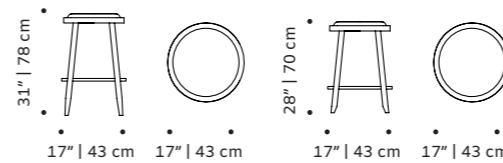

luc

bar chair

- **structure** solid or lacquered wood
- **seat (optional)** fabric or leather
- **ring** lacquered metal or polished/satin brass, copper or nickel
- **weight** 18 lb | 8 kg
- **dimensions** Ø 17" | 43cm
  h counter 28" | 70 cm
  h bar 31" | 78 cm