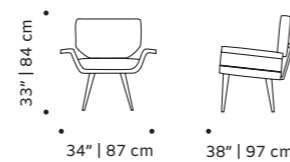

//as pictured

top: smooth 77, beech 056-1 solid wood feet

bottom: smooth 64, beech 056-1 solid wood feet

chiado

armchair

top fabric or leather
feet lacquered metal
weight 46 lb | 21 kg
dimensions w 24" | 62 cm
 d 26" | 67 cm
 h 30" | 77 cm
 seat height 17" | 44 cm

// armchairs

//as pictured
 smooth 30, black lacquered metal feet

ivy

armchair

- top** fabric or leather
- feet** solid or lacquered wood
- back detail** lacquered metal
- fittings** polished/satin brass or nickel
- weight** 33 lb | 15 kg
- dimensions** w 34" | 87 cm
d 38" | 97 cm
h 33" | 84 cm
seat height 17" | 44 cm