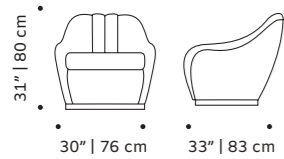

// armchairs

//as pictured
top: BF220 menorca, smooth easy clean
ochre piping, beech 056-2 feet
bottom: barcelona aquatic, barcelona
mouse piping, beech 056-3 feet

gia

armchair

- top** fabric or leather
- base** solid wood, polished/satin brass, copper or nickel
- weight** 48 lb | 22 kg
- dimensions** w 30" | 76 cm
d 33" | 83 cm
h 31" | 80 cm
seat height 15" | 39 cm