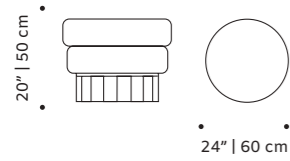

//as pictured
top: halsey multi, plated brass base
bottom: smooth 72, ivory lacquered metal base

eli

stool

top/base fabric or leather
weight 20 lb | 9 kg
dimensions Ø 24" | 60 cm
 h 19" | 48 cm

//as pictured
top: sauvage taupe leather top, smooth 77 base, sauvage taupe leather piping
bottom: sauvage taupe leather top, smooth 82 base, sauvage taupe leather piping