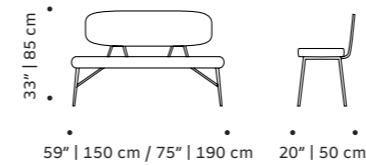

dimensions w 59" | 150 cm / w 75" | 190 cm

d 30" | 77 cm

h 34" | 86 cm

seat height 19" | 48 cm

//as pictured
 dakota 115, black lacquered metal feet

// benches

state

bench

top fabric or leather

feet polished/satin brass, copper or nickel or lacquered metal

weight 77 lb | 35 kg / 88 lb | 40 kg

dimensions w 59" | 150 cm / w 75" | 190 cm

d 20" | 50 cm

h 33" | 85 cm

seat height 19" | 48 cm