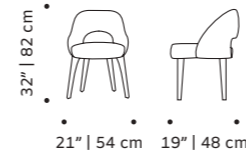

lola

chair

top fabric or leather
feet solid or lacquered wood
weight 24 lb | 11 kg
dimensions w 21" | 54 cm
d 19" | 48 cm
h 32" | 82 cm
seat height 19" | 49 cm