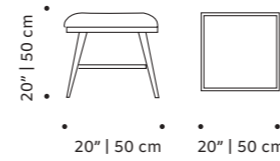

nano

stool

top fabric or leather
feet solid or lacquered wood
weight 17 lb | 8 kg
dimensions w 20" | 50 cm
d 20" | 50 cm
h 20" | 50 cm