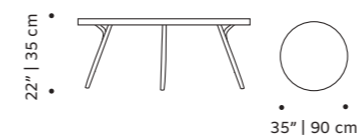

york

center table

- top** printed glass
- base** polished/satin brass or nickel or lacquered metal
- use** indoor
- weight** 39 lb | 18 kg
- dimensions** ø 39" | 100 cm
h 12" | 30 cm

// center tables

//as pictured
 top: noir printed glass top, polished brass base
 middle: coral printed glass top, polished brass base
 bottom: cobalt printed glass top, polished brass base

way

center table

structure plywood veneer, lacquered MDF
or decapé

feet solid wood

fittings polished/satin brass, copper or nickel
or lacquered metal

use indoor

weight 35 lb | 16 kg

dimensions ø 35" | 90 cm
h 22" | 35 cm