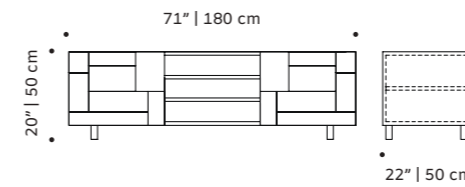

applications polished/satin brass, copper or nickel

weight 147 lb | 67 kg

dimensions w 71" | 180 cm
d 22" | 50 cm
h 20" | 50 cm

// tv benches

//as pictured
top: natural walnut structure, polished brass applications
bottom: natural walnut structure