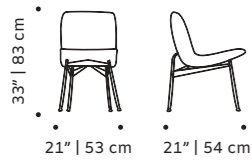

chiado

chair

top fabric or leather
feet lacquered metal
weight 20 lb | 9 kg
dimensions w 21" | 53 cm
d 21" | 54 cm
h 33" | 83 cm
seat height 19" | 48 cm

//as pictured
delfos 25 black, black
lacquered metal feet