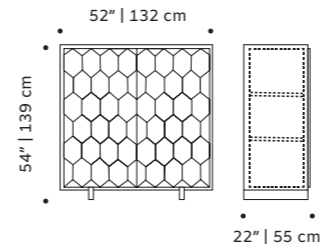

lewis

bar cabinet

- **structure** plywood veneer
- **doors** lacquered MDF
- **handles** polished brass or nickel
- **weight** 200 lb | 91 kg
- **dimensions** w 52" | 132 cm
  d 22" | 55 cm
  h 54" | 139 cm