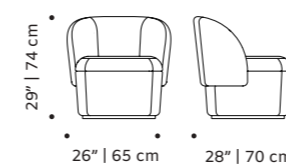

seat height 18" | 45 cm

// armchair

//as pictured
top: bouclé snow, gold lacquered metal feet
bottom: stripes salmon 03, salmon lacquered metal feet

bisou

armchair

top fabric or leather

base solid or lacquered wood

weight 49 lb | 22 kg

dimensions w 26" | 65 cm

d 28" | 70 cm

h 29" | 74 cm

seat height 17" | 44 cm

// armchair

//as pictured
 top: palm beach, 056-3 solid wood base
 bottom: bouclé snow, 056-0 solid wood base