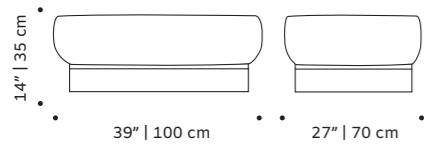

weight 331 lb | 150 kg

dimensions w 39" | 100 cm
d 39" | 100 cm
h 14" | 35 cm

// center table

//as pictured
top: nude lacquered matte top, estremoz base
bottom: jade lacquered mate top, estremoz base

helene

left base estremo, nero marquina, and estremo rosa marble

use indoor and outdoor

weight 253 lb | 115 kg

dimensions w 49" | 120 cm
d 30" | 77 cm
h 30" | 35 cm

//as pictured
estremo matte marble top, nero marquina marble right base, estremo rosa matte marble left base

// center tables

chloé

center table

- top** marble
- structure** fabric or leather
- rim** polished/satin brass, copper or nickel
- use** indoor
- weight** 95 lb | 43 kg
- dimensions** w 39" | 100 cm
d 27" | 70 cm
h 14" | 35 cm

eileen

center table

- top** estremo marble, plywood veneer, lacquered MDF or decap
- middle part** polished/satin brass, copper or nickel or lacquered metal
- base** MDF veneer or lacquered MDF
- use** indoor
- weight** 59 lb | 32 kg
- dimensions** ø 45" | 90 cm
h 14" | 35 cm