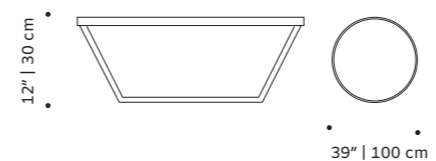

york

center table

- **top** printed glass
- **base** polished/satin brass or nickel or lacquered metal
- **use** indoor
- **weight** 39 lb | 18 kg
- **dimensions** ø 39" | 100 cm
  h 12" | 30 cm