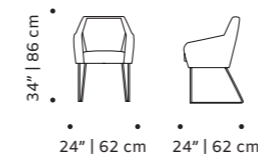

d 24" | 62 cm

h 34" | 86 cm

seat height 19" | 49 cm

// chairs

//as pictured
top: paris safira, smooth 85 piping, polished brass feet
bottom: paris safira, smooth 85 piping, ivory lacquered metal feet

frida