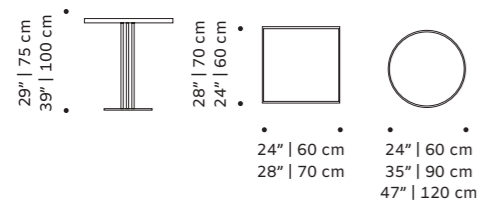

top right: saffron printed glass top, gold lacquered metal roma base

bottom: monochrome I printed glass top, gold lacquered metal roma base

// dinner tables

praga

dinner table

dimensions

- 1 w 28" | 70 cm / w 24" | 60 cm
d 28" | 70 cm / d 24" | 60 cm
h 29" | 75 cm / h 39" | 100 cm
- 2 Ø 24" | 60 cm / Ø 35" | 90 cm Ø 47" | 120 cm
h 29" | 75 cm / h 39" | 100 cm

weight 331 lb | 150 kg

dimensions w 39" | 100 cm
d 39" | 100 cm
h 14" | 35 cm

// center table

//as pictured
top: nude lacquered matte top, estremoz base
bottom: jade lacquered mate top, estremoz base

helene