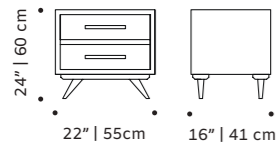

space

bedside table

structure/drawers plywood veneer,

laquered MDF or decapè

weight 37 lb | 17 kg

dimensions w 22" | 55 cm

d 16" | 41 cm

h 24" | 60 cm