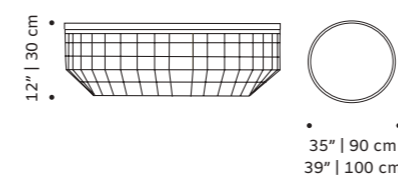

eileen

center table

- top** estremo marble, plywood veneer, lacquered MDF or decap
- middle part** polished/satin brass, copper or nickel or lacquered metal
- base** MDF veneer or lacquered MDF
- use** indoor
- weight** 59 lb | 32 kg
- dimensions** ø 45" | 90 cm
h 14" | 35 cm

base polished/satin brass, copper or nickel for indoor (Ø 35" | 90 cm) or lacquered metal for outdoor (Ø 35" | 90 cm / Ø 39" | 100 cm)

use indoor and outdoor

weight 39 lb | 18 kg

dimensions Ø 35" | 90 cm / Ø 39" | 100 cm
h 12" | 30 cm