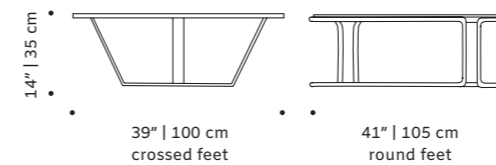

caldas round

center table

- **top** handmade tiles available in pattern, gaudí, circules, stripes in 30 colors, with ou without glass
- **structure** wood for indoor or lacquered metal for outdoor
- **feet** lacquered metal
- **use** outdoor and indoor
- **weight** 73 lb | 32 kg
- **dimensions** ø 39" | 100 cm
  ø 41" | 105 cm
  h 14" | 35 cm