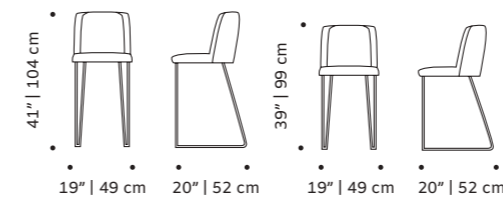

weight 25 lb | 12 kg

dimensions w 19" | 49 cm
 d 20" | 52 cm
 h counter 39" | 99 cm
 seat height counter 27" | 69 cm
 h bar 41" | 104 cm
 seat height bar 29" | 74 cm

//as pictured
 smooth easy clean 19, esparta 22
 piping, black lacquered metal feet