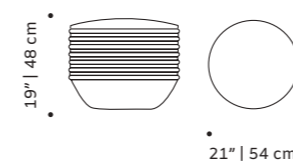

// stools

//as pictured
top: paris light blue top, tobi dew base,
 paris black piping
bottom: paris salmon top and base,
 smooth 85 piping

nazaré

stool

top/base fabric or leather

weight 24 lb | 11 kg

dimensions Ø 21" | 54 cm
h 18" | 46 cm