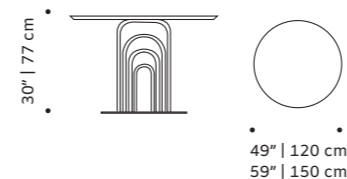

dimensions ø 49" | 120 cm / ø 59" | 150 cm

h 30" | 77 cm

//as pictured

top: natural walnut top, ivory lacquered

MDF base

bottom: natural walnut top, black lacquered

MDF base

// dinner tables

bara

dinner table

- top** marble
- base** plated brass, copper or nickel or lacquered metal
- use** indoor and outdoor (only lacquered metal base)
- weight** 287 lb | 130 kg
331 lb | 150 kg
- dimensions** ø 49" | 120 cm / ø 59" | 150 cm
h 30" | 77 cm