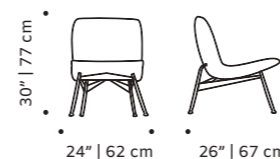

feet solid wood

optional ottoman

weight 44 lb | 20 kg

dimensions w 28" | 71 cm

d 31" | 78 cm

h 32" | 80 cm

seat height 17" | 43 cm

// armchairs

//as pictured

top: smooth 77, beech 056-1 solid wood feet

bottom: smooth 64, beech 056-1 solid wood feet

chiado

armchair

top fabric or leather
feet lacquered metal
weight 46 lb | 21 kg
dimensions w 24" | 62 cm
 d 26" | 67 cm
 h 30" | 77 cm
 seat height 17" | 44 cm