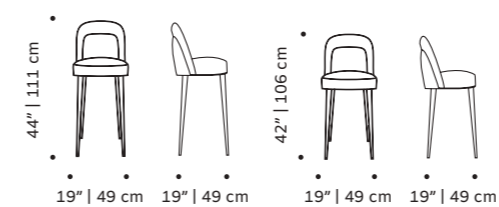

frida

bar chair

- **top** fabric or leather
- **feet** solid or lacquered wood
- **fittings** polished/satin brass, copper or nickel
- **weight** 22 lb | 10 kg
- **dimensions**
  - w 19" | 49 cm
  - d 19" | 49 cm
  - h counter 42" | 106 cm
  - seat height counter 29" | 75 cm
  - h bar 44" | 111 cm
  - seat height bar 31" | 80 cm