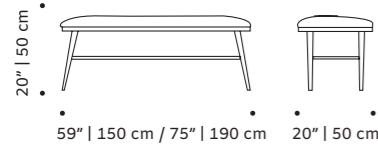

nano

bench

top fabric or leather

feet solid or lacquered wood

weight 22 lb | 10 kg / 26 lb | 12 kg

dimensions w 59" | 150 cm / w 75" | 190 cm

d 20" | 50 cm

h 20" | 50 cm

//as pictured
top: navy cow leather, natural oak feet
bottom: taupe cow leather, beech 056-1 solid wood feet