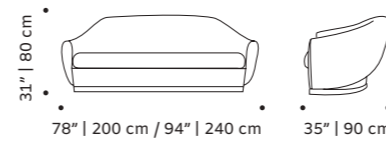

grace

couch

- **top** fabric or leather
- **base** polished/satin brass, copper or nickel
- **weight** 154 lb | 70 kg / 176 lb | 80 kg
- **dimensions** w 78" | 200 cm / w 94" | 240 cm
  d 35" | 90 cm
  h 31" | 80 cm
  seat height 17" | 43 cm