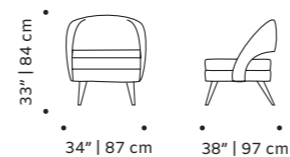

ava

armchair

- **top** fabric or leather
- **feet** solid or lacquered wood
- **fittings** polished/satin brass, copper or nickel
- **weight** 48 lb | 22 kg
- **dimensions** w 34" | 87 cm
  d 38" | 97 cm
  h 33" | 84 cm
  seat height 15" | 39 cm