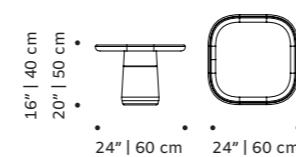

poppy

side table

top marble extremoz or travertino,
wood lacquered matte

base marble extremoz ribbed (for marble top),
marble travertino ribbed, marble extremoz plain
(lacquered wood matte top)

weight 176 lb | 80 kg

dimensions w 24" | 60 cm
d 24" | 60 cm
h 16" | 40 cm
20" | 50 cm

//as pictured
top: travertine
bottom: nude lacquered matte top, extremoz base

// side table

helene

side table

- top** estremoza rosa, estremoza, nero maquina
- textured base** estremoza white matte
- cylindric base** estremoza rosa, estremoza, nero maquina
- weight** 370 lb | 168 kg
- dimensions** ø 24" | 60 cm
h 21" | 52 cm