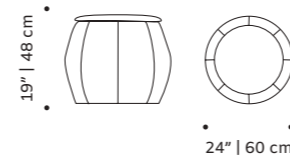

//as pictured
top: halsey multi, plated brass base
bottom: smooth 72, ivory lacquered metal base

eli

stool

top/base fabric or leather
weight 20 lb | 9 kg
dimensions Ø 24" | 60 cm
 h 19" | 48 cm

//as pictured
top: sauvage taupe leather top, smooth 77 base, sauvage taupe leather piping
bottom: sauvage taupe leather top, smooth 82 base, sauvage taupe leather piping