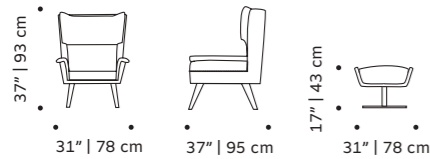

closer

armchair and swivel chair

- top** fabric or leather
- feet** solid wood
- swivel base** plated brass/copper or nickel
- weight** 70 lb | 32 kg
- dimensions** w 31" | 78 cm
d 37" | 95 cm
h 37" | 93 cm
seat height 17" | 43 cm