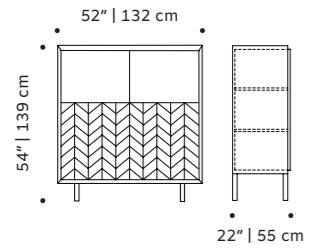

samoa

bar cabinet

- **structure** plywood veneer
- **doors** lacquered MDF and plywood veneer
- **applications** polished/satin brass, copper or nickel
- **weight** 200 lb | 91 kg
- **dimensions** w 52" | 132 cm
  d 22" | 55 cm
  h 54" | 139 cm

//as pictured
top: iron wood structure highgloss, olive lacquered MDF doors, polished brass applications
bottom: iron wood structure highgloss, black lacquered MDF doors, polished brass applications