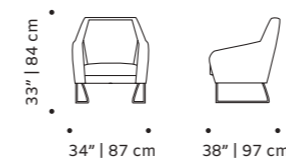

croix I

armchair

- **top** fabric or leather
- **feet** polished/satin brass, copper or nickel or lacquered metal
- **weight** 33 lb | 15 kg
- **dimensions** w 34" | 87 cm
  d 38" | 97 cm
  h 33" | 84 cm
  seat height 17" | 43 cm